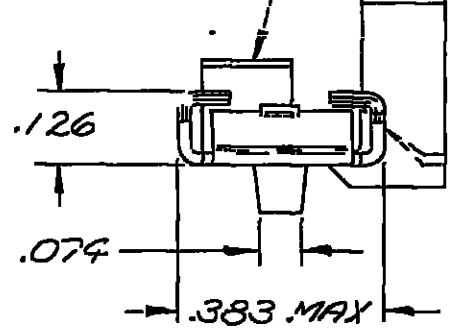

CONDUCTOR WING FOR #14 TO #20 GA. CABLE

INSULATION WING FOR .120 MAX. INSUL. DIA.

C02D1617

NOTE — TO FIT .032 x .312 SLADE

— OUTLINE DRAWING —

PART NO 2973722 SIZE A

DATE	SYM	REVISION RECORD	C/N NO.
2-22-60	∞	REVISED & REDRAWN	608
3-31-60	∞	TIN-ZINC PLATED WAS	1015
		TIN PLATED	
1-4-61	∞	FEMALE WAS SIDE TERM	3562
5-31-61	∞	#4 TO #20 WAS #16, #18 OR #20 - 2 PLACES	4772
		312 WAS 5/16	
2-19-69	∞	MAT'L SPEC WAS BRASS-TIN-ZINC PLATED	34267
4-9-69	∞	MAT'L THK. WAS 0179	36300
5-17-70	∞	REVISED	40752
12-18-74	-	MAT'L SPEC REVISED	54420
06DE10	-	.206/196 WAS .201/194	412759

CODE NO 6900 TOLERANCE UNLESS OTHERWISE SPECIFIED
 DECIMAL ±.005
 FRACTIONAL
 ANGULAR

DWG DATE 6-24-59 SCALE NONE DR PLYLER

ROUTING DEPT M CK PLYLER 2-25-60
 OUTST APPR

REFERENCE 2973723-D(C) APPR PLYLER 2-29

MATERIAL SPEC .018 THK. SAE CA 210 BRASS-TIN PLATED CODE NO

NAME TERMINAL FEMALE - '59 SERIES FOR #14 TO #20 GA CABLE

PART NO 2973722 SIZE A

X-ON Electronics

Largest Supplier of Electrical and Electronic Components