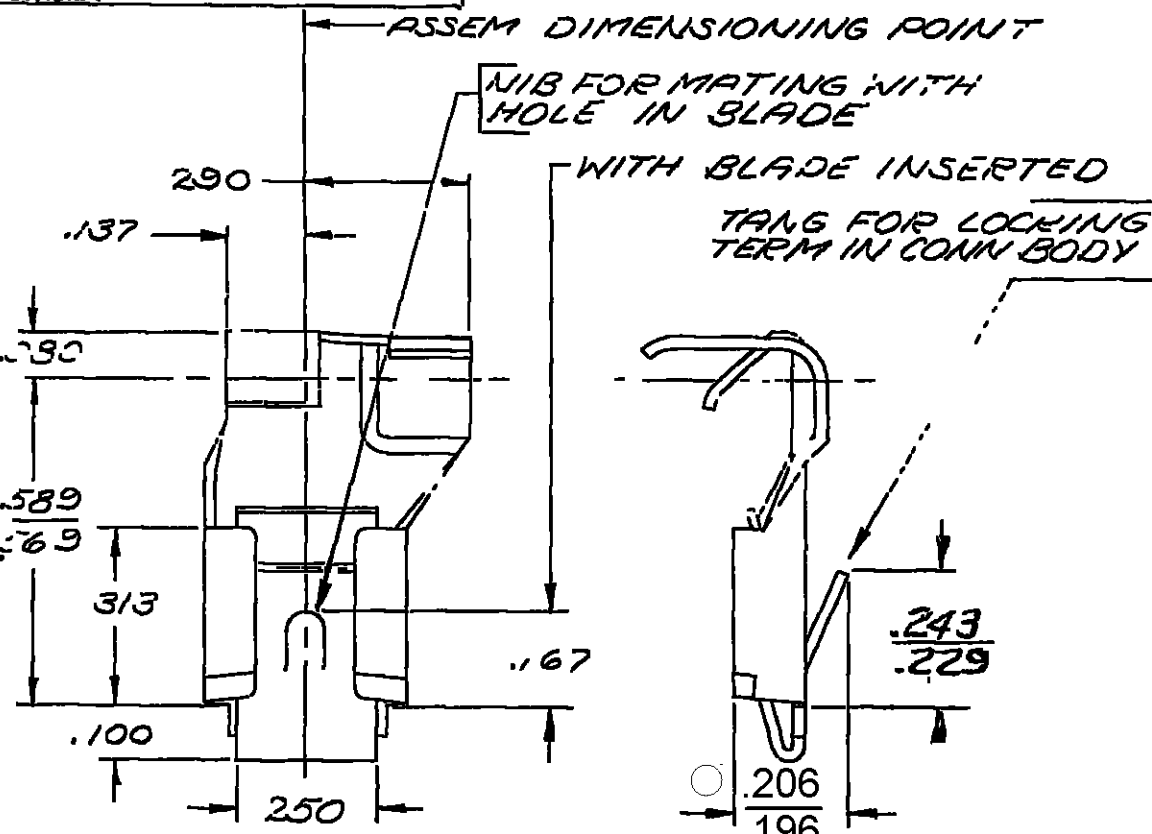

CONDUCTOR WING FOR #14 TO #20 GA. CABLE

INSULATION WING FOR .120 MAX. INSUL. DIA.

C02D1617

NOTE — TO FIT .032 x .312 SLADE

— OUTLINE DRAWING —

PART NO 2973722 SIZE A

DATE	SYM	REVISION RECORD	C/N NO.
2-22-60	∞	REVISED & REDRAWN	608
3-31-60	∞	TIN-ZINC PLATED WAS	1015
		TIN PLATED	
1-4-61	∞	FEMALE WAS SIDE TERM	3562
5-31-61	∞	#4 TO #20 WAS #16, #18 OR #20 - 2 PLACES	4772
		312 WAS 5/16	
2-19-69	∞	MAT'L SPEC WAS BRASS-TIN-ZINC PLATED	34267
4-9-69	∞	MAT'L THK. WAS 0179	36300
5-17-70	∞	REVISED	40752
12-18-74	-	MAT'L SPEC REVISED	54420
06DE10	-	.206/196 WAS .201/194	412759

CODE NO 6900 TOLERANCE UNLESS OTHERWISE SPECIFIED
 DECIMAL ±.005
 FRACTIONAL
 ANGULAR

DWG DATE 6-24-59 SCALE NONE DR PLYLER

ROUTING DEPT M CK PLYLER 2-25-60
 OUTST APPR

REFERENCE 2973723-D(C) APPR PLYLER 2-29

MATERIAL SPEC .018 THK. SAE CA 210 BRASS-TIN PLATED CODE NO

NAME TERMINAL FEMALE - '59 SERIES FOR #14 TO #20 GA CABLE

PART NO 2973722 SIZE A

X-ON Electronics

Largest Supplier of Electrical and Electronic Components