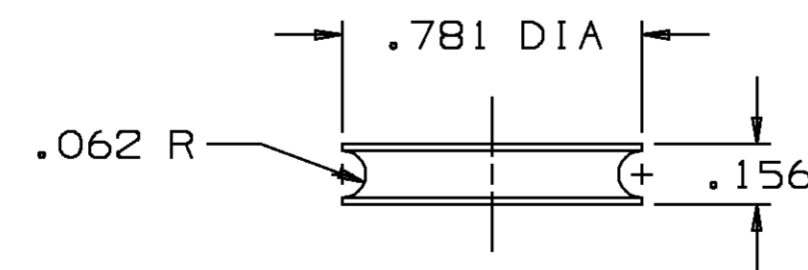

DATE	SYM	REVISION RECORD	AUTH	DR	CK
14MR94	M2	REDRAWN TO UG AND MATING			
		TERMINAL INFO ADDED	159294	PYP	BAS
16MY96	M3	REVISED MAETRIAL SPEC &			
		ADDED NOTE #2	172574	RPORPO	

SECTION A - A

BOOT TO SNAP OVER ABOVE WASHER

M3 2. MATERIAL: ASTM D-2000 MIBC512, Z1, Z2, Z3  
 Z1: TENSILE STRENGTH TO BE 124 MPa MIN  
 Z2: ULTIMATE ELONGATION TO BE 550% MIN  
 Z3: SHORE A DUROMETER (10 SECOND READING) TO BE 55±5

Ulgraphics II		ENGLISH	
DIMENSIONS ARE IN INCHES UNLESS OTHERWISE SPECIFIED			
THIRD ANGLE PROJECTION		TOLERANCE UNLESS OTHERWISE SPECIFIED	
		DECIMAL	ANGULAR ±
CODE NO	QC	TWO PLACE ±	
6900	-C-4009	THREE PLACE ± .015	
6901	-R-4015	DES	
DWG DATE	10AP62	DR J.R. LUBERT	
SCALE	2:1	CK P. GHIRARDI 04MY67	
REFERENCE NO		APPR J.R. LUBERT 04MY67	
		VOL CM <sup>3</sup> 4.437	
MATERIAL SPEC			
SEE NOTES			
NAME			
BOOT RING TERMINAL			
PART NUMBER		0298 4033	SIZE A1