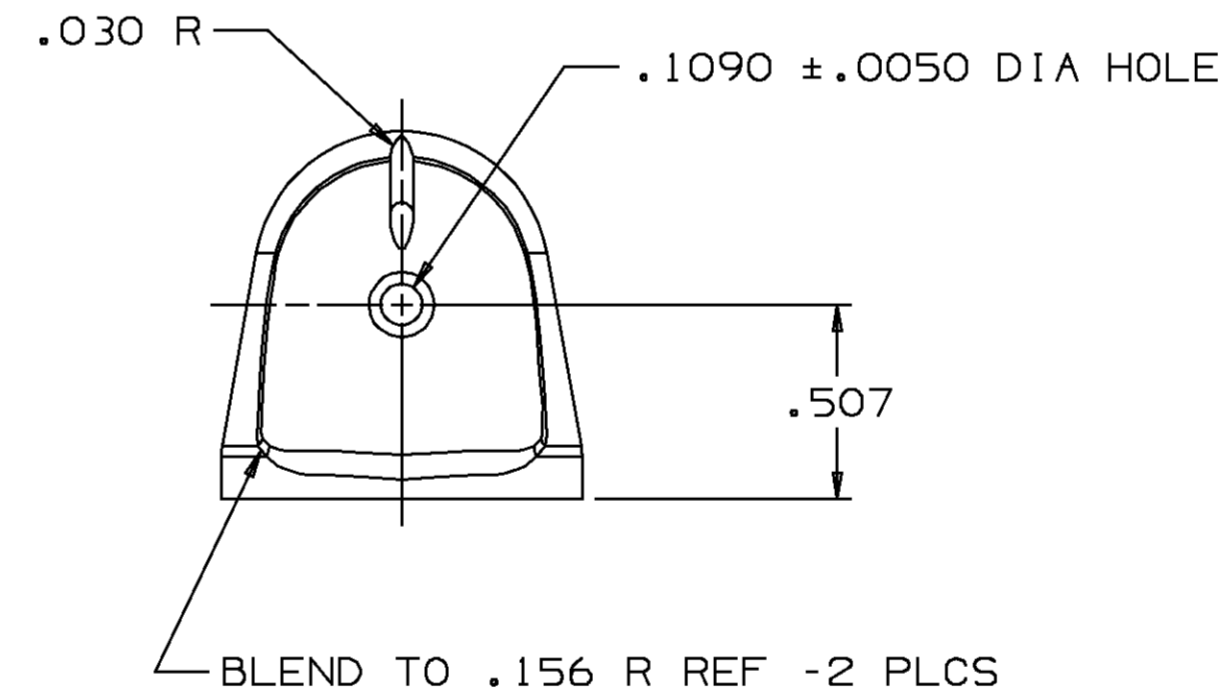

DATE	SYM	REVISION RECORD	AUTH	DR	CK
14MR94	M2	REDRAWN TO UG AND MATING			
		TERMINAL INFO ADDED	159294	PYP	BAS
16MY96	M3	REVISED MAETRIAL SPEC &			
		ADDED NOTE #2	172574	RPORPO	

SECTION A - A

BOOT TO SNAP OVER ABOVE WASHER

NOTES — 1. UNLESS OTHERWISE SPECIFIED AND/OR INDICATED: DIMENSIONS ARE TO FACE OF VIEW SHOWN AND AUTOMATICALLY ROUNDED BY COMPUTER FOR INSPECTION. (SEE MATH MODEL FOR PRECISE DIMENSION.) ALL RADII .030

M3 2. MATERIAL: ASTM D-2000 MIBC512, Z1, Z2, Z3  
 Z1: TENSILE STRENGTH TO BE 124 MPa MIN  
 Z2: ULTIMATE ELONGATION TO BE 550% MIN  
 Z3: SHORE A DUROMETER (10 SECOND READING) TO BE 55±5

Ulgraphics II		ENGLISH	
DIMENSIONS ARE IN INCHES UNLESS OTHERWISE SPECIFIED			
THIRD ANGLE PROJECTION		TOLERANCE UNLESS OTHERWISE SPECIFIED	
		DECIMAL	ANGULAR ±
CODE NO	QC	TWO PLACE ±	
6900	-C-4009	THREE PLACE ± .015	
6901	-R-4015	DES	
DWG DATE	10AP62	DR J.R. LUBERT	
SCALE	2:1	CK P. GHIRARDI 04MY67	
REFERENCE NO		APPR J.R. LUBERT 04MY67	
		VOL CM <sup>3</sup> 4.437	
MATERIAL SPEC			
SEE NOTES			
NAME			
BOOT RING TERMINAL			
PART NUMBER		0298 4033	SIZE A1