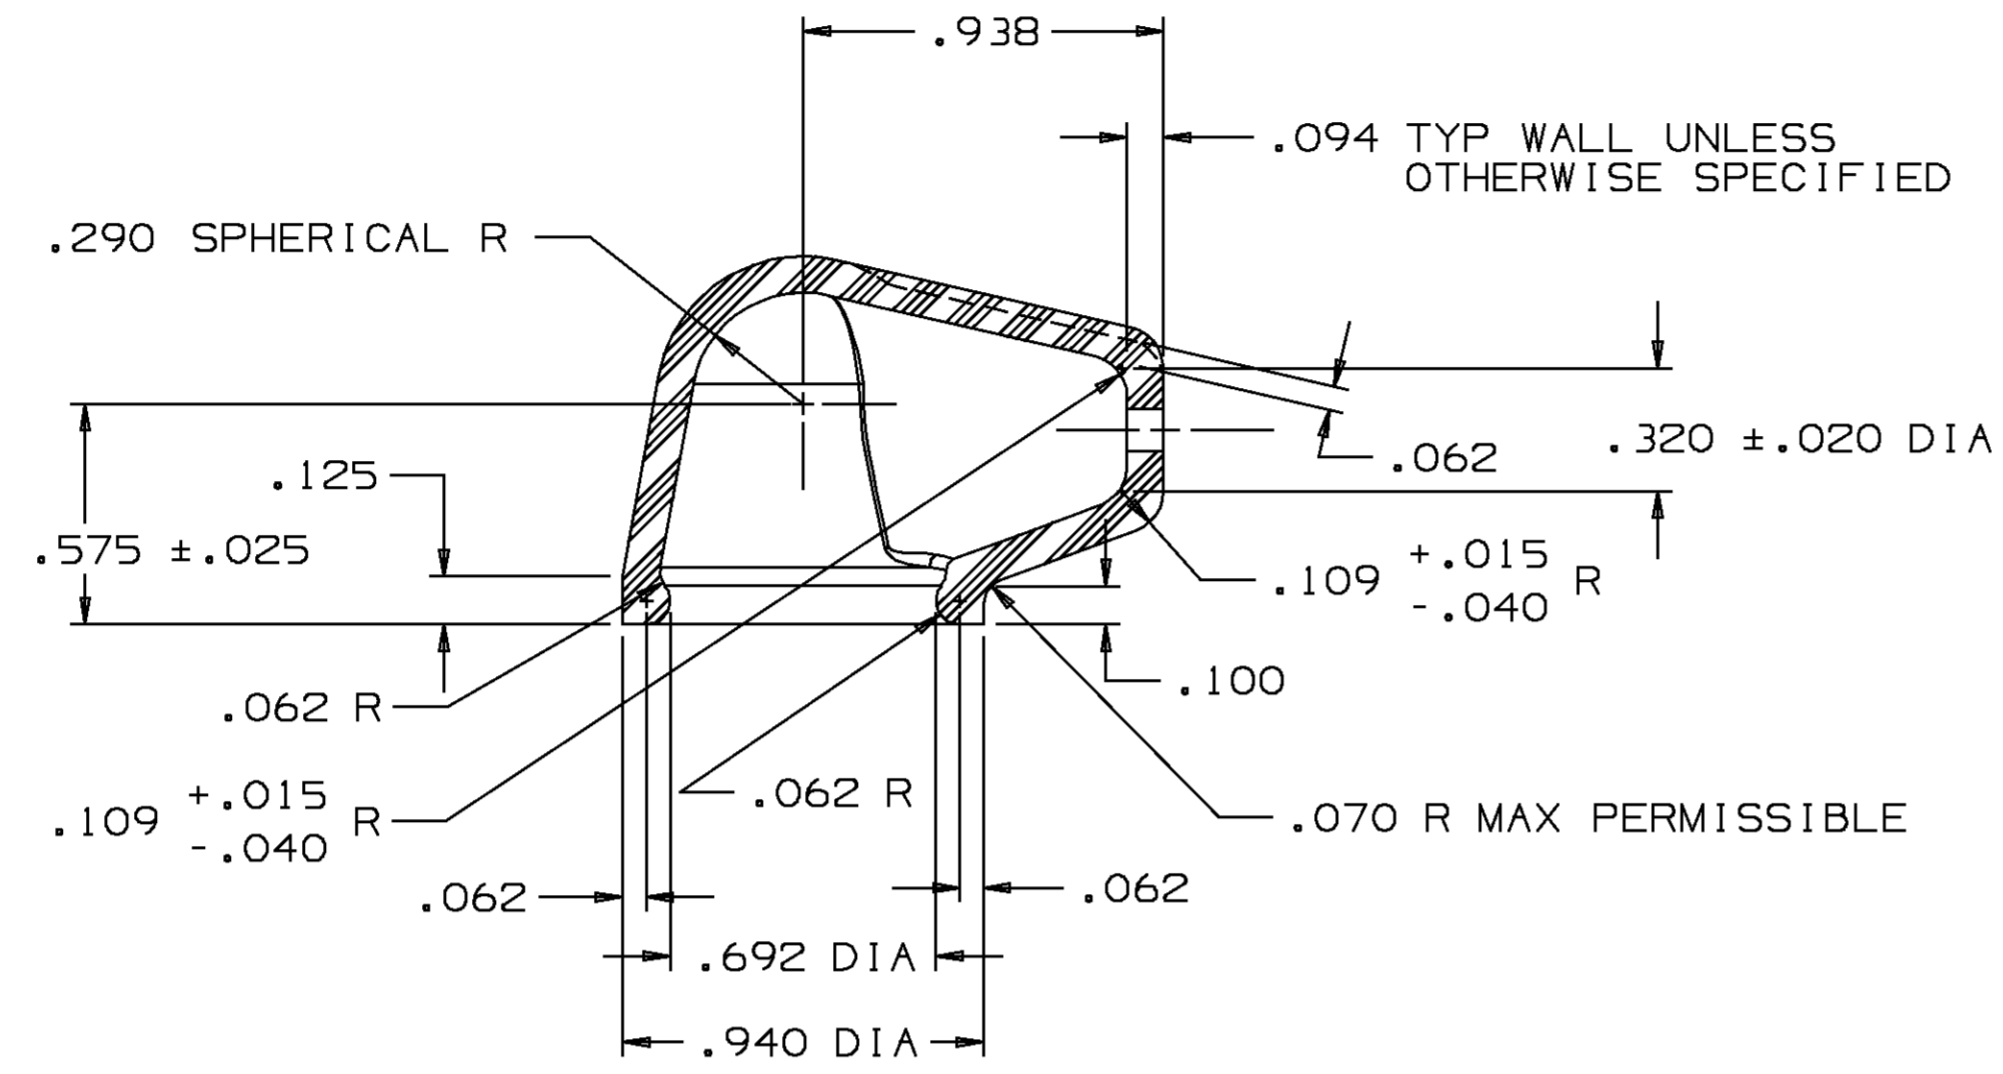

DATE	SYM	REVISION RECORD	AUTH	DR	CK
14MR94	M2	REDRAWN TO UG AND MATING			
		TERMINAL INFO ADDED	159294	PYP	BAS
16MY96	M3	REVISED MAETRIAL SPEC &			
		ADDED NOTE #2	172574	RPORPO	

SECTION A - A

BOOT TO SNAP OVER ABOVE WASHER

NOTES — 1. UNLESS OTHERWISE SPECIFIED AND/OR INDICATED: DIMENSIONS ARE TO FACE OF VIEW SHOWN AND AUTOMATICALLY ROUNDED BY COMPUTER FOR INSPECTION. (SEE MATH MODEL FOR PRECISE DIMENSION.) ALL RADII .030

M3 2. MATERIAL: ASTM D-2000 MIBC512, Z1, Z2, Z3  
 Z1: TENSILE STRENGTH TO BE 124 MPa MIN  
 Z2: ULTIMATE ELONGATION TO BE 550% MIN  
 Z3: SHORE A DUROMETER (10 SECOND READING) TO BE 55±5

Ulgraphics II		ENGLISH	
DIMENSIONS ARE IN INCHES UNLESS OTHERWISE SPECIFIED			
THIRD ANGLE PROJECTION		TOLERANCE UNLESS OTHERWISE SPECIFIED	
		DECIMAL	ANGULAR ±
CODE NO	QC	TWO PLACE ±	
6900	-C-4009	THREE PLACE ± .015	
6901	-R-4015	DES	
DWG DATE	10AP62	DR J.R. LUBERT	
SCALE	2:1	CK P. GHIRARDI 04MY67	
REFERENCE NO		APPR J.R. LUBERT 04MY67	
		VOL CM <sup>3</sup> 4.437	
MATERIAL SPEC			
SEE NOTES			
NAME			
BOOT RING TERMINAL			
PART NUMBER		0298 4033	SIZE A1