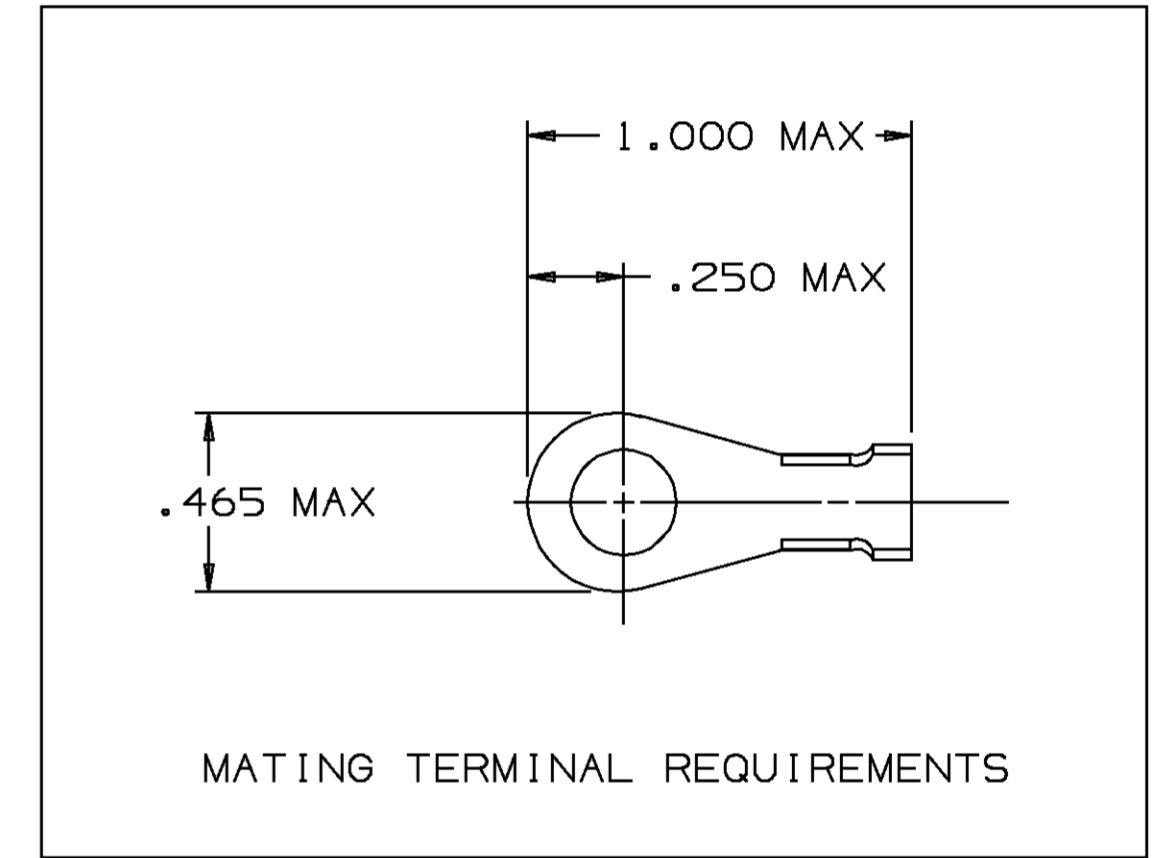

DATE	SYM	REVISION RECORD	AUTH	DR	CK
14MR94	M2	REDRAWN TO UG AND MATING			
		TERMINAL INFO ADDED	159294	PYP	BAS
16MY96	M3	REVISED MAETRIAL SPEC &			
		ADDED NOTE #2	172574	RPORPO	

SECTION A - A

BOOT TO SNAP OVER ABOVE WASHER

M3 2. MATERIAL: ASTM D-2000 MIBC512, Z1, Z2, Z3  
 Z1: TENSILE STRENGTH TO BE 124 MPa MIN  
 Z2: ULTIMATE ELONGATION TO BE 550% MIN  
 Z3: SHORE A DUROMETER (10 SECOND READING) TO BE 55±5

Ulgraphics II		ENGLISH	
DIMENSIONS ARE IN INCHES UNLESS OTHERWISE SPECIFIED			
THIRD ANGLE PROJECTION		TOLERANCE UNLESS OTHERWISE SPECIFIED	
		DECIMAL	ANGULAR ±
CODE NO	QC	TWO PLACE ±	
6900	-C-4009	THREE PLACE ± .015	
6901	-R-4015	DES	
DWG DATE	10AP62	DR J.R. LUBERT	
SCALE	2:1	CK P. GHIRARDI 04MY67	
REFERENCE NO		APPR J.R. LUBERT 04MY67	
		VOL CM <sup>3</sup> 4.437	
MATERIAL SPEC			
SEE NOTES			
NAME			
BOOT RING TERMINAL			
PART NUMBER		0298 4033	SIZE A1