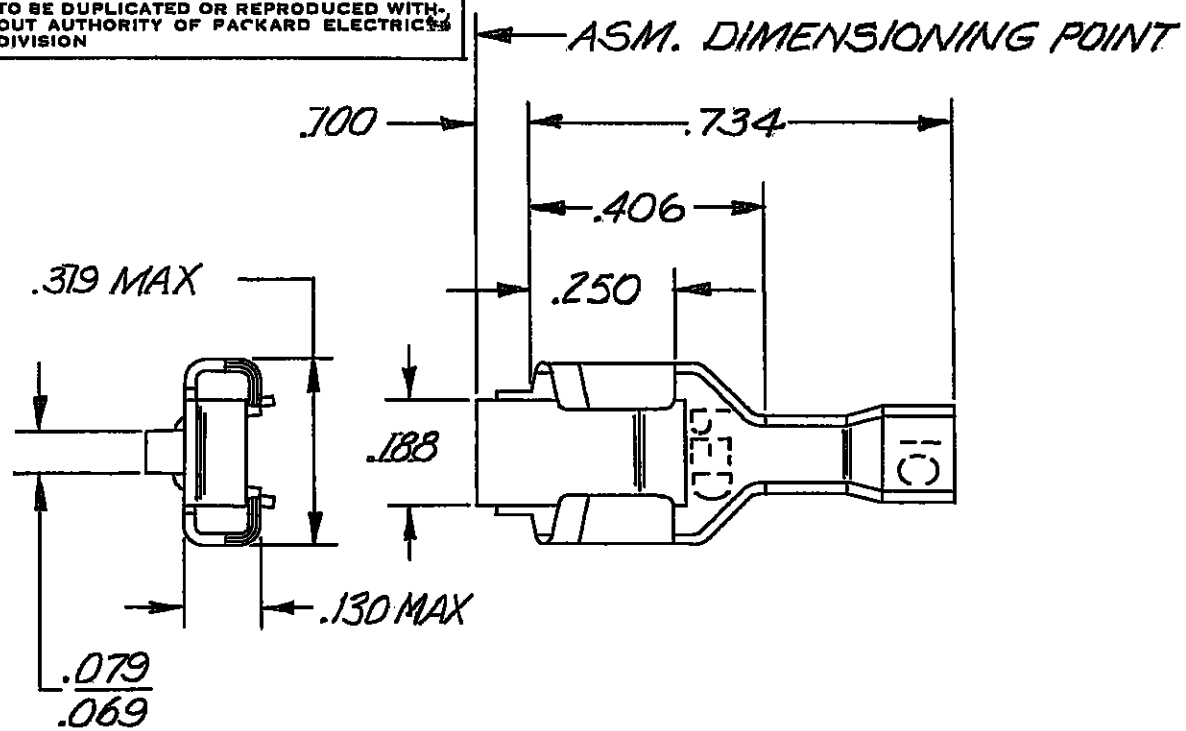

INSULATION WINGS FOR 4.48MM MAX. INSUL. DIA.  
 CONDUCTOR WINGS FOR 5.0 MM<sup>2</sup> CABLES

TANG FOR LOCKING TERMINAL IN CONNECTOR BODY.

C02D1768

NOTE- TO FIT .032 X .250 BLADE.  
 OUTLINE DRAWING

PART NO. **2984807**

DATE	SYM	REVISION RECORD	C/N NO.
24MR83	-	ALL PREVIOUS DATA REMOVED FROM REV. COLUMN THRU REV. "C"	
		- WAS SHOWN ON 2962874 SHT #2	83007
8FE91	C	.216/.196 DIM. WAS .206/.196 ON TANG HGT.	139781
23AU93	-	REVISED	157111
10AU06	C2	UPDATED PDM ATTRIBUTES	283134

CODE NO. 6900  
 TOLERANCE UNLESS OTHERWISE SPECIFIED  
 DECIMAL ± .010  
 FRACTIONAL ±  
 ANGULAR ±

DWG. DATE 10-21-63 SCALE NONE DR. B. WILSON  
 ROUTING DEPT. OUTST. CK. Lick 10-21  
 APPR.  
 REFERENCE 2962874-D SHEET #5 APPR. [Signature] 10-21-63

MATERIAL SPEC. .018 THK SAE CA 210 BRASS-TIN PLATED CODE NO.

NAME TERMINAL-FEMALE '56 SERIES

PART NO. **2984807** SIZE **A**