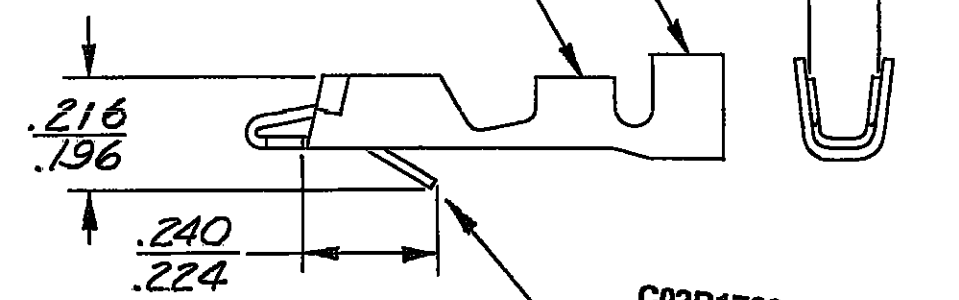

INSULATION WINGS FOR 4.48MM MAX. INSUL. DIA.  
 CONDUCTOR WINGS FOR 5.0 MM<sup>2</sup> CABLES

TANG FOR LOCKING TERMINAL IN CONNECTOR BODY.

C02D1768

NOTE- TO FIT .032 X .250 BLADE.  
 OUTLINE DRAWING

PART NO. **2984807**

DATE	SYM	REVISION RECORD	C/N NO.
24MR83	-	ALL PREVIOUS DATA REMOVED FROM REV. COLUMN THRU REV. "C"	
		- WAS SHOWN ON 2962874 SHT #2	83007
8FE91	C	.216/.196 DIM. WAS .206/.196 ON TANG HGT.	139781
23AU93	-	REVISED	157111
10AU06	C2	UPDATED PDM ATTRIBUTES	283134

CODE NO. 6900  
 TOLERANCE UNLESS OTHERWISE SPECIFIED  
 DECIMAL ± .010  
 FRACTIONAL ±  
 ANGULAR ±

DWG. DATE 10-21-63 SCALE NONE DR. B. WILSON  
 ROUTING DEPT. OUTST. CK. Lick 10-21  
 APPR.  
 REFERENCE 2962874-D SHEET #5 APPR. [Signature] 10-21-63

MATERIAL SPEC. .018 THK SAE CA 210 BRASS-TIN PLATED CODE NO.

NAME TERMINAL-FEMALE '56 SERIES

PART NO. **2984807** SIZE **A**