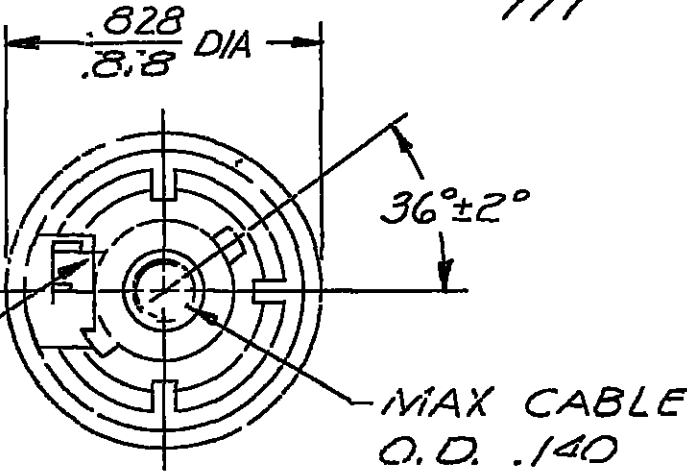

USE 2939637
3RD. TERMINAL

NOTES — LP SOCKET TO SNAP INTO .625/.620 DIA. HOLE IN .050/.026 THICK METAL, IN DIRECTION FROM WHICH HOLE IS PUNCHED FOR MINIATURE BAYONET, SINGLE CONTACT TYPE A-1 BASE.

C02D1789

PART NO 2989641 SIZE A

DATE	SYM	REVISION RECORD	C/N NO
9-2-64	A	PICTURE REVISED	17718
6-19-65	B	PICTURE REVISED	20832
4-25-67	C	MATL SPEC WAS NYLON/BLACK	27174
11-2-76	-	.625/.620 WAS .620/	-
		.625/.050/.026	-
		WAS .026/.050 IN	-
		NOTES	60823
300C85	-	ADDED CODE 6901	65-24
31JA06	G6	UPDATED REV LEVEL	276575

CODE NO 6900
6401
TOLERANCE UNLESS OTHERWISE SPECIFIED
DECIMAL
FRACTIONAL
ANGULAR

DWG DATE 3-5-64 SCALE NONE DR Bowman
ROUTING CK B. Wilson 3-7-64
DEPT APPR
OUTST APPR
REFERENCE 2989637-D SIZE APPR J. J. ... 51c

MATERIAL SPEC NYLON TYPE 6.6 (BLACK) CODE NO.

NAME LAMP SOCKET
SAE TYPE A-1 BULB BASE

PART NO 2989641 SIZE A
OUTLINE DWG.

X-ON Electronics

Largest Supplier of Electrical and Electronic Components

Click to view similar products for [Automotive Connectors](#) category: