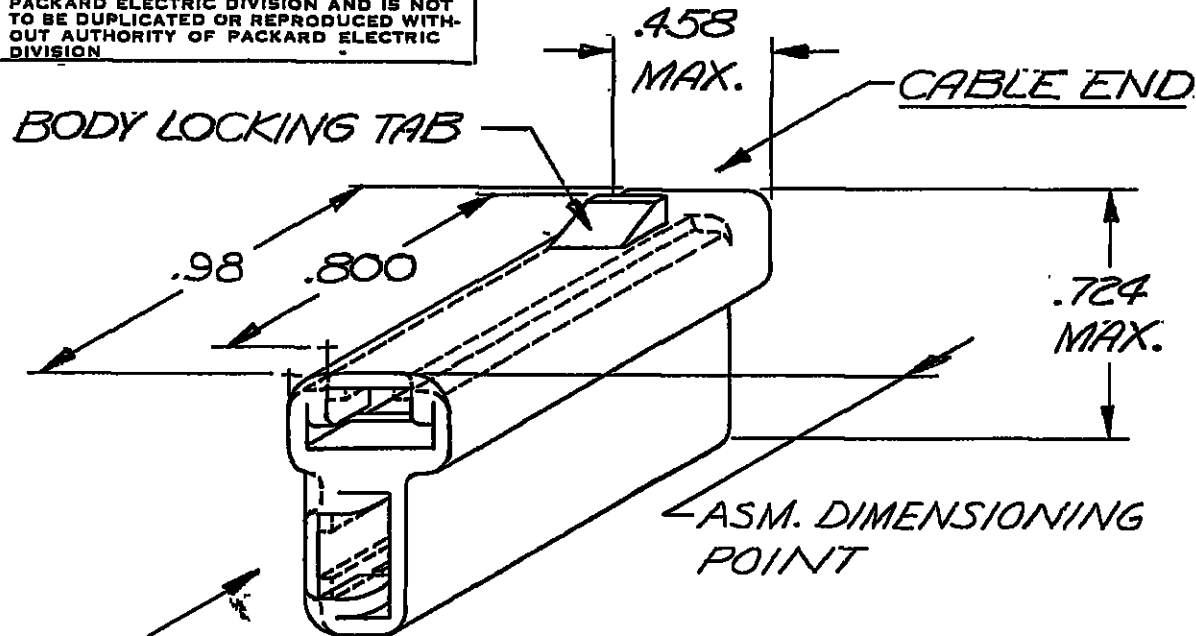

6288181

DATE	SYM	REVISION RECORD	C/N NO.
6-19-68	00	NARROW CORE CONST.	31745
		MADE OPTIONAL &	
		DIMS. STANDARDIZED	
3-28-69	00	MAT'L SPEC. WAS	34722
		NYLON-COLOR-NATURAL	
9-20-73	-	ADDED 6901 CODE &	
		165 ROUTING	50905
20MY82	-	DETAIL WAS SHOWN ON	
		2989596-"C" SIZE DWG	80953
18AP06	05	MAT'L SPEC WAS R0071753	279103