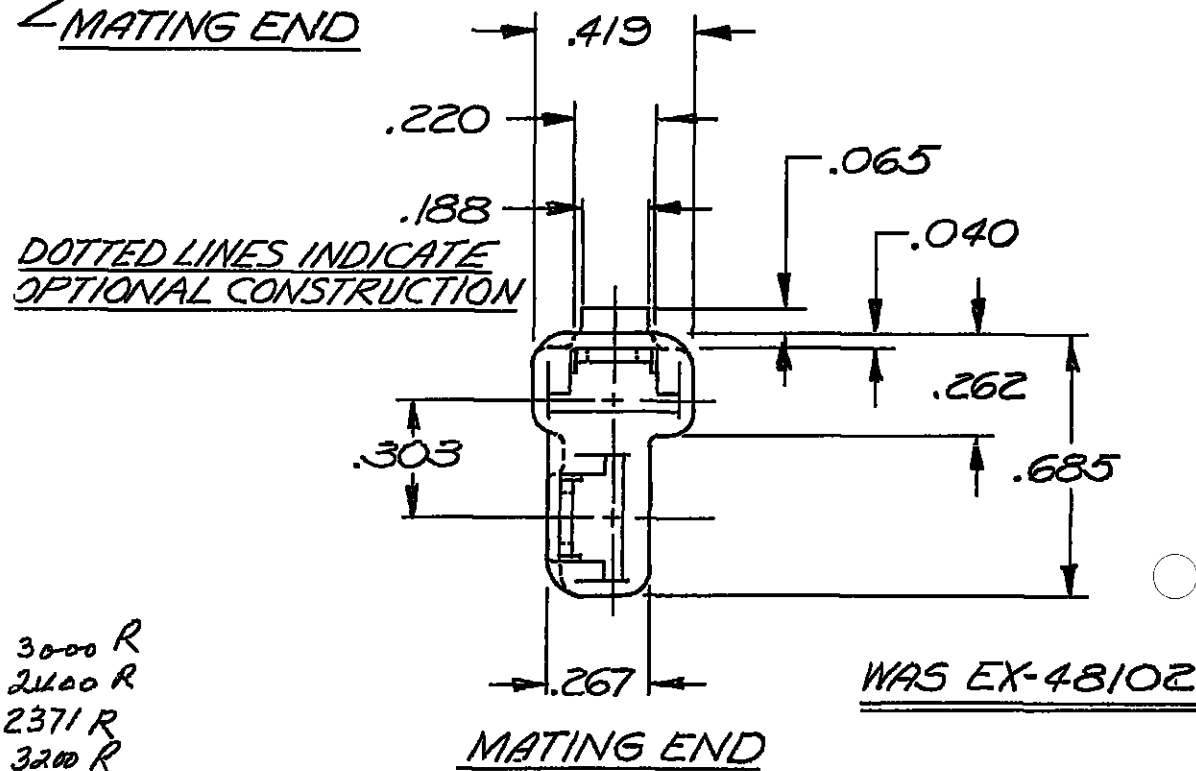

6288181

DATE	SYM	REVISION RECORD	C/N NO.
6-19-68	00	NARROW CORE CONST.	31745
		MADE OPTIONAL &	
		DIMS. STANDARDIZED	
3-28-69	00	MAT'L SPEC. WAS	34722
		NYLON-COLOR-NATURAL	
9-20-73	-	ADDED 6901 CODE &	
		165 ROUTING	50905
20MY82	-	DETAIL WAS SHOWN ON	
		2989596-"C" SIZE DWG	80953
18AP06	05	MAT'L SPEC WAS R0071753	279103

C02D1848

WAS EX-48102

NOTE—MATING CONN 2973782-REF

CODE NO. 6900
6901

TOLERANCE UNLESS OTHERWISE SPECIFIED
3 PLC. ±.005
DECIMAL
2 PLC. ±.01
FRACTIONAL ±
ANGULAR ±

DWG. DATE 4-6-65 SCALE NONE DR. FERKO

ROUTING DEPT. OUTST. CK. List 4-8 APPR. Maras 7-9

REFERENCE QR 48676 12034010-"C" SIZE APPR. APPR.

MATERIAL SPEC. M3592024 PA66 HS IM CRM CODE NO.

NAME CONN BODY-'56 SERIES 2 FEMALE TERMINALS

PART NO. 6288181 SIZE A
OUTLINE DWG

4400 R
 4471-A
 4-A
 PACKARD ELECTRIC DIVISION
 GENERAL MOTORS CORPORATION
 WARREN, OHIO
 1074K
 99
 304
 PEBA
 63R
 74R
 PEC-R
 2274-R
 320-R
 330-R
 552-R
 350-R
 374R 3 T REG-R, 2252R, 2274-R