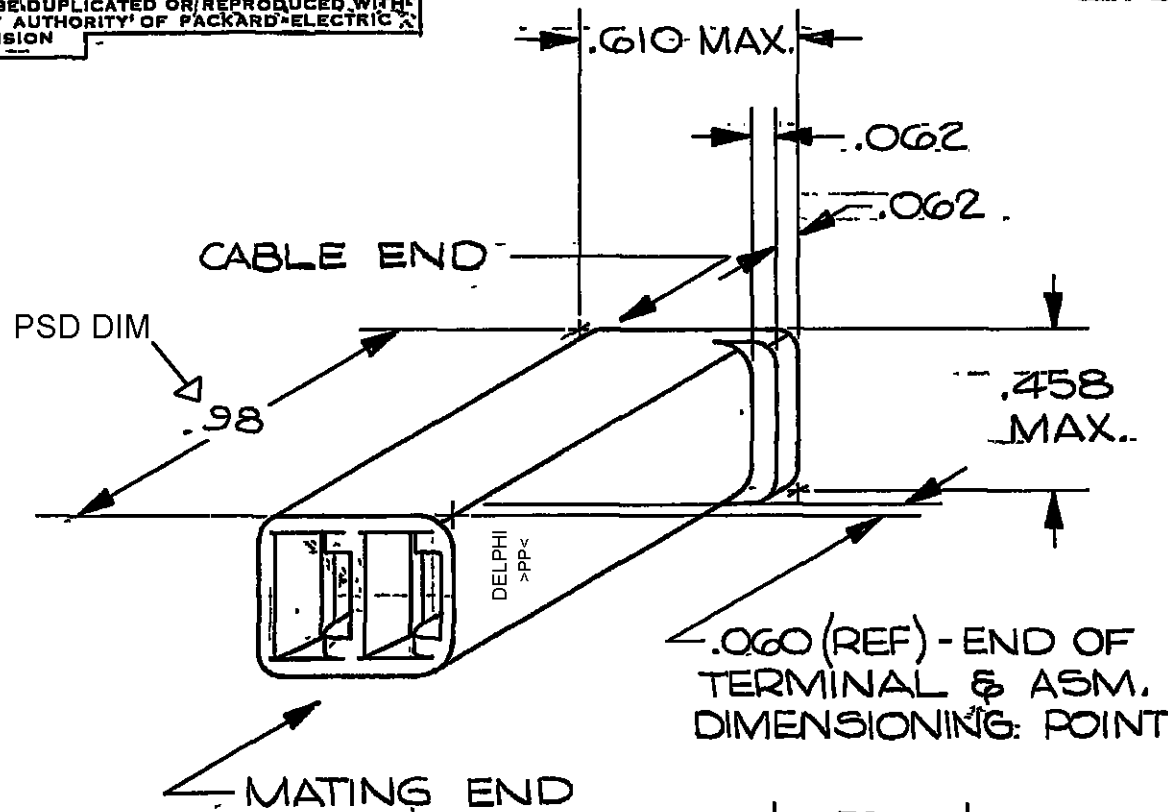

PACKARD ELECTRIC DIVISION
GENERAL MOTORS CORPORATION
WARREN, OHIO

99
304
PE8-A
634R
74R
3-30R
3-50R
374-3R
552R
1174R
1374R
1476R
311R

DO NOT SCALE

THIS DRAWING AND DESIGN HEREON CONSTITUTES A PROPRIETARY DESIGN OF PACKARD ELECTRIC DIVISION AND IS NOT TO BE DUPLICATED OR REPRODUCED WITHOUT AUTHORITY OF PACKARD ELECTRIC DIVISION