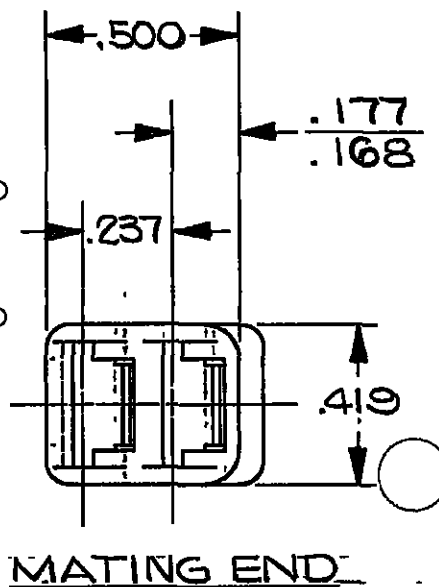

PACKARD ELECTRIC DIVISION
GENERAL MOTORS CORPORATION
WARREN, OHIO

99
 304
 PE8-A
 634R
 74R
 3-30R
 3-50R
 374-3R
 552R
 1174R
 1374R
 1476R
 311R

DO NOT SCALE

THIS DRAWING AND DESIGN HEREON CONSTITUTES A PROPRIETARY DESIGN OF PACKARD ELECTRIC DIVISION AND IS NOT TO BE DUPLICATED OR REPRODUCED WITHOUT AUTHORITY OF PACKARD ELECTRIC DIVISION

PART NO.

6288186

DATE	SYM	REVISION RECORD	C/N NO.
6-4-65	A	.500 WAS .504	20699
02 FE 79	-	REF. NO. WAS	
		6288186 "C" SIZE	68364
12 FE 81	-	REF. NO. WAS 12010896	75616
04 SE 02	A3	MAT'L SPEC WAS R-67550 & ADDED NOTES (2 PLCS)	229971
01 MR 10	A4	UPDATED MAT'L CALLOUT	410158

CODE NO. 6900	TOLERANCE UNLESS OTHERWISE SPECIFIED DECIMAL 3 PLC, ±, .005 FRACTIONAL ± ANGULAR ±
----------------------	---

DWG. DATE 4-6-65	SCALE NONE	DR. R. Paris
ROUTING DEPT. OUTST.		CK. <i>List 4-7</i>
REFERENCE 6288186 "D" SIZE		APPR. <i>July 4-7</i>

MATERIAL SPEC. POLYPROPYLENE COMPOUND BLACK	CODE NO.
NAME CONN 2F 56 SER	

PART NO. 6288186	SIZE A
OUTLINE DWG.	

X-ON Electronics

Largest Supplier of Electrical and Electronic Components

Click to view similar products for [Automotive Connectors](#) category: