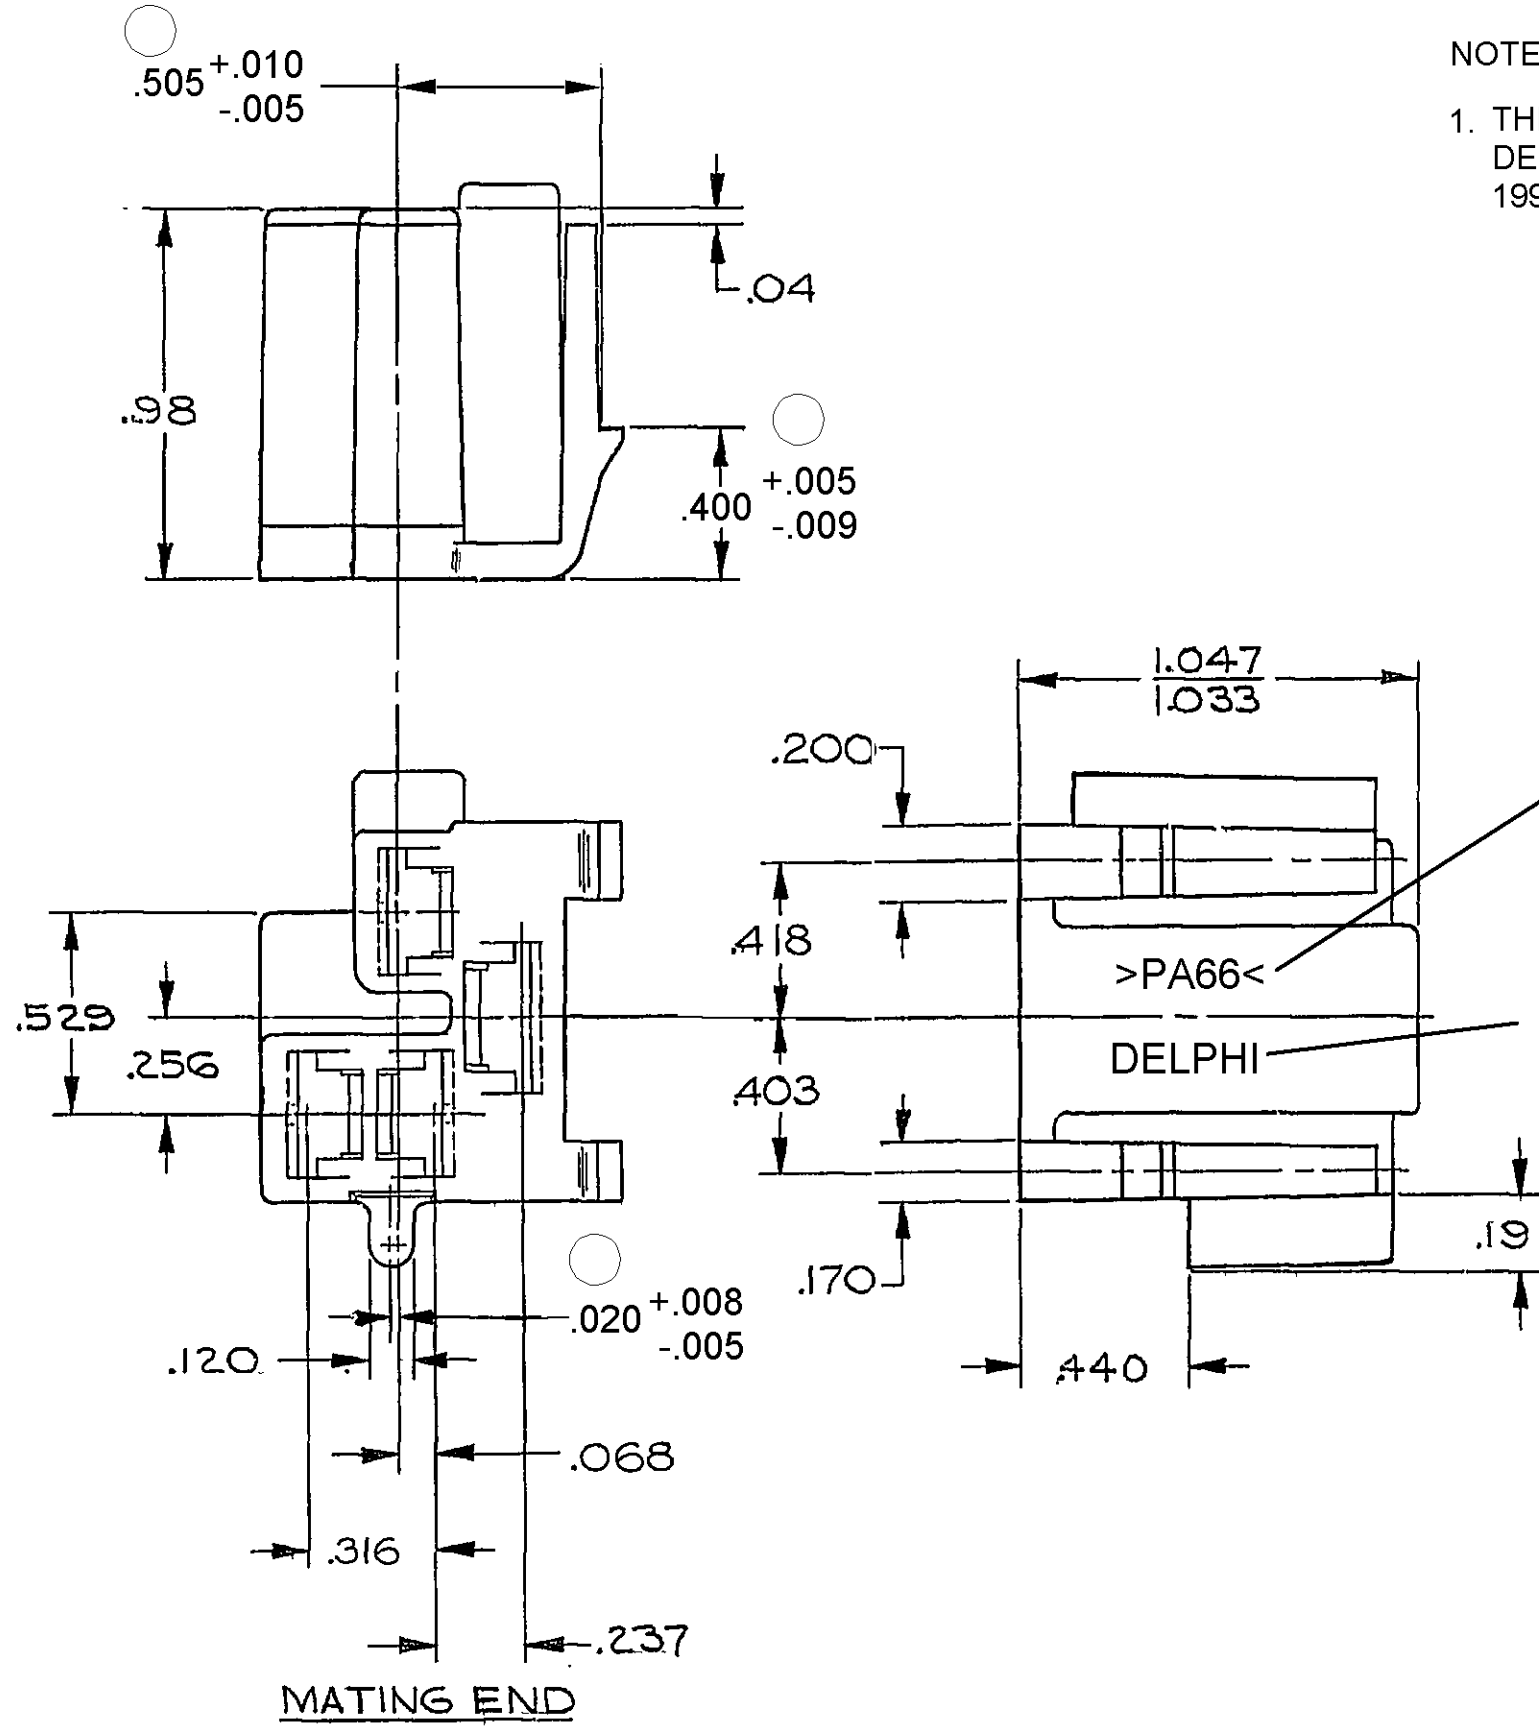

PACKARD ELECTRIC DIVISION
GENERAL MOTORS CORPORATION
WARREN, OHIO

199-P
SSG-V

CHEV-A

AM-P

19A

NOTES

1. THIS CONNECTOR MATES WITH DELCO-REMY SWITCH NOS. 1990084, 1990086, 1990087 & 1990089

RAISED CHARACTERS AS SHOWN TO BE LOCATED ON ANY EXTERIOR SURFACE. OPTIONAL CONSTRUCTION TO BE NO MATERIAL RECYCLING CODE.

RAISED DELPHI CORPORATE BRAND TO BE LOCATED ON ANY EXTERIOR SURFACE, PREFERABLY VISIBLE AT FINAL ASSEMBLY. OPTIONAL CONSTRUCTION TO BE "PED" OR NO LOGO".

C02D3746

DATE	SYM	REVISION RECORD	C/N NO.
17DE01	005	ADDED NOTES & MAT'L SPEC	
		WAS R0067547	218471
20DE05	05AA	.505 +.010 / -.005 WAS .505 +/- .005,	
		.400 +.005 / -.009 WAS .400 +/- .005	
		& .020 +.008 / -.005 WAS .020 +/- .005	275904

CODE NO. 6900	TOLERANCE UNLESS OTHERWISE SPECIFIED DECIMAL 2 PLC. ± .01 3 PLC. ± .005 ANGULAR ±
DWG. DATE 10-30-67	SCALE NONE
	DR. A. RUSSO, JR. CK. <i>M. J. Dowan</i> APPR.
REFERENCE WAS EX-51381 6294641 "D" SIZE	APPR. <i>A. F.</i> APPR. <i>A. Felko</i> 2-5-68
MATERIAL SPEC. M3592001 - PA66 HS IM BLK	CODE NO.
NAME CONN 4F MXD	
PART NO. 6294641	SIZE B
OUTLINE DRAWING	