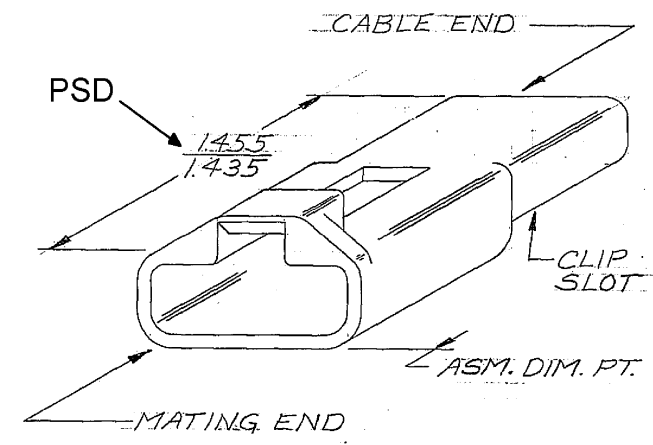

DATE	SYM	REVISION RECORD	CR. NO.	APVD
4-2-75	-	MATL SPEC WAS POLYPROPYLENE - BLK	55490	JM
6-16-75	-	99 REF. WAS 1.011/981	56184	RK
170C85	-	ADDED CODE No 6901	85004	DK
230C02	02	ADDED DELPHI LOGO & NOTES AND REVISED MATL SPEC	231847	AA

1. NOTES
- (1) X (01) RAISED DELPHI CORPORATE BRAND TO BE LOCATED ON ANY EXTERIOR SURFACE, PREFERABLY VISIBLE AT FINAL ASSEMBLY. OPTIONAL CONSTRUCTION TO BE "PP" OR NO LOGO
  2. MATERIAL RECYCLING CODE >PP< PER SAE J1344 (1) X (01) RAISED CHARACTERS AS SHOWN TO BE LOCATED ON ANY EXTERIOR SURFACE. OPTIONAL CONSTRUCTION TO BE NO MATERIAL RECYCLING CODE.
  3. MATING CONN. 6294493 (REF)

  DELPHI PACKARD ELECTRIC SYSTEMS WARREN, OH		DATE	09-21-70
		DR	MARAS
APVD: <i>[Signature]</i> DATE: 10-1-70		APVD: <i>[Signature]</i> DATE: 10-2-70	
DRAWING NAME CONN 2M 56 SER LK TYPE		DRAWING NUMBER 08905652	
SIZE	SCALE	FRAME NO.	SHEET NO.
A0	X.X	1 OF 1	1 OF 1
			R 02