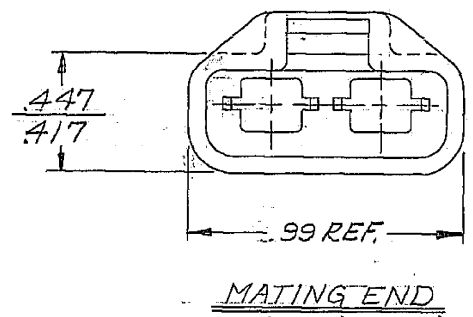

DATE	SYM	REVISION RECORD	CR. NO.	APVD
4-2-75	-	MATL SPEC WAS POLYPROPYLENE - BLK	55490	JM
6-16-75	-	99 REF. WAS 1.011/981	56184	RK
170C85	-	ADDED CODE No 6901	85004	DK
230C02	02	ADDED DELPHI LOGO & NOTES AND REVISED MATL SPEC	231847	AA

1. NOTES
- (1) X (01) RAISED DELPHI CORPORATE BRAND TO BE LOCATED ON ANY EXTERIOR SURFACE, PREFERABLY VISIBLE AT FINAL ASSEMBLY. OPTIONAL CONSTRUCTION TO BE "PP" OR NO LOGO
  2. MATERIAL RECYCLING CODE >PP< PER SAE J1344 (1) X (01) RAISED CHARACTERS AS SHOWN TO BE LOCATED ON ANY EXTERIOR SURFACE. OPTIONAL CONSTRUCTION TO BE NO MATERIAL RECYCLING CODE.
  3. MATING CONN. 6294493 (REF)

  DELPHI PACKARD ELECTRIC SYSTEMS WARREN, OH		DATE	09-21-70
		DR	MARAS
APVD: <i>[Signature]</i> DATE: 10-1-70		APVD: <i>[Signature]</i> DATE: 10-2-70	
DRAWING NAME CONN 2M 56 SER LK TYPE		DRAWING NUMBER 08905652	
SIZE	SCALE	FRAME NO.	SHEET NO.
A0	X.X	1 OF 1	1 OF 1
			R 02