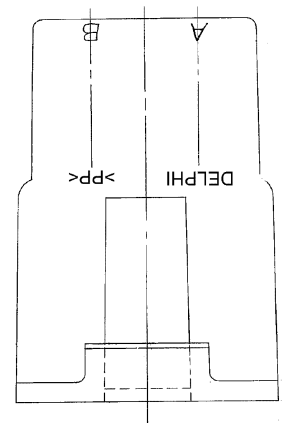

DATE	SYM	REVISION RECORD	CR. NO.	APVD
4-2-75	-	MATL SPEC WAS POLYPROPYLENE - BLK	55490	JM
6-16-75	-	99 REF. WAS 1.011/981	56184	RK
170C85	-	ADDED CODE No 6901	85004	DK
230C02	02	ADDED DELPHI LOGO & NOTES AND REVISED MATL SPEC	231847	AA

1. NOTES
- (1) X (01) RAISED DELPHI CORPORATE BRAND TO BE LOCATED ON ANY EXTERIOR SURFACE, PREFERABLY VISIBLE AT FINAL ASSEMBLY. OPTIONAL CONSTRUCTION TO BE "PP" OR NO LOGO
  2. MATERIAL RECYCLING CODE >PP< PER SAE J1344 (1) X (01) RAISED CHARACTERS AS SHOWN TO BE LOCATED ON ANY EXTERIOR SURFACE. OPTIONAL CONSTRUCTION TO BE NO MATERIAL RECYCLING CODE.
  3. MATING CONN. 6294493 (REF)

  DELPHI PACKARD ELECTRIC SYSTEMS WARREN, OH		DATE	09-21-70
		DR	MARAS
APVD: <i>[Signature]</i> DATE: 10-1-70		APVD: <i>[Signature]</i> DATE: 10-2-70	
DRAWING NAME CONN 2M 56 SER LK TYPE		DRAWING NUMBER 08905652	
SIZE	SCALE	FRAME NO.	SHEET NO.
A0	X.X	1 OF 1	1 OF 1
			R 02