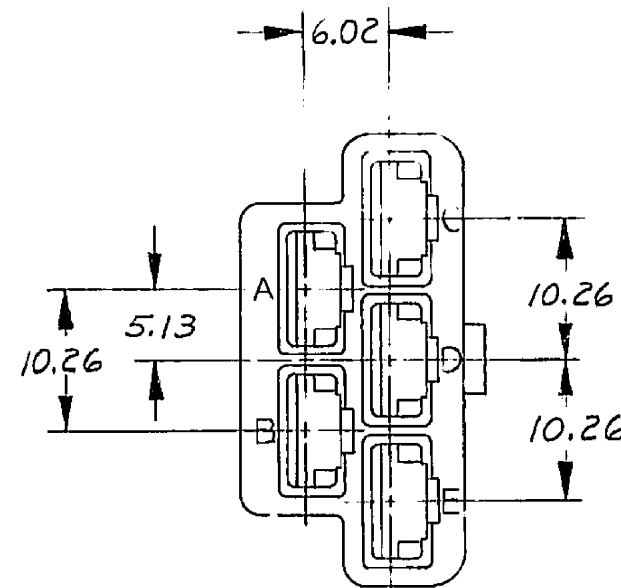

DWG STATUS				REVISION HISTORY				AUTH		APV	
DATE	BY	REV	NO	CHG	ZONE	DATE	BY	DR	APV	REV	NO
180602	R	A2	-	-	-			230425	RAO	EGR	ET
				MAT'L SPEC WAS R-07553 PP BRN & ADDED NOTES (2 PLCS)							

ASM. DIMENSIONING POINT →

NOTES

1. DIMENSIONS ARE TO FACE OF VIEW SHOWN UNLESS OTHERWISE INDICATED
2. (2.3) X (0.1) RAISED DELPHI CORPORATE BRAND TO BE LOCATED ON ANY EXTERIOR SURFACE, PREFERABLY VISIBLE AT FINAL ASSEMBLY. OPTIONAL CONSTRUCTION TO BE "PED" OR NO LOGO
3. MATERIAL RECYCLING CODE >PP< PER SAE J1344, (2.3) X (0.1) RAISED CHARACTERS AS SHOWN TO BE LOCATED ON ANY EXTERIOR SURFACE. OPTIONAL CONSTRUCTION TO BE NO MATERIAL RECYCLING CODE.

PART DRAWING	
STYLE	
VOLUME (DM)	DISTR CODE
ROUTING	6900
THIRD ANGLE PROJECTION	

DELPHI
DELPHI PACKARD ELECTRIC SYSTEMS
WARREN, OHIO

THIS DRAWING IS THE PROPERTY OF DELPHI CORPORATION. NO PARTS OR COMPONENTS THEREOF ARE TO BE REPRODUCED OR USED IN ANY MANNER OTHER THAN FOR THE ORIGINAL PURPOSE AND WITHOUT THE WRITTEN PERMISSION OF DELPHI CORPORATION.

DR	DATE
APV01	27JA76
APV02	31JA76
APV03	28FE76
APV04	03FE76
APV05	

SUBSTANCES OF CONCERN AND RECYCLED CONTENT PER DELPHI A 10046001

MATERIAL: M0661010 PP BRN

DRAWING NAME: CONN 5F 56 SER

DRAWING NUMBER: 12004327

SIZE	SCALE	FRAME NO	SHEET NO	STG	REV	IMP
AD	NONE	1	OF 1	1	OF 1	A2