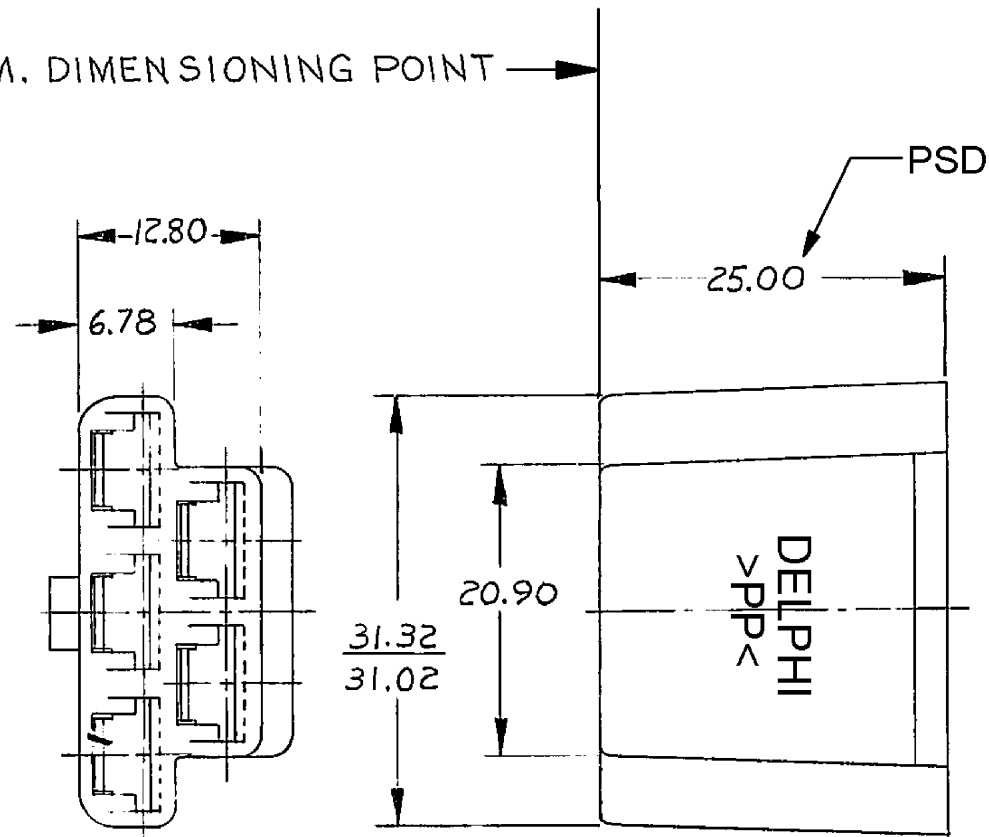

DWG STATUS				REVISION HISTORY				AUTH		APV	
DATE	BY	REV	NO	CHG	ZONE	DATE	BY	DR	APV	REV	NO
180602	R	A2	-	-	-			230425	RAO	EGR	ET
				MAT'L SPEC WAS R-07553 PP BRN & ADDED NOTES (2 PLCS)							

ASM. DIMENSIONING POINT →

NOTES

1. DIMENSIONS ARE TO FACE OF VIEW SHOWN UNLESS OTHERWISE INDICATED
2. (2.3) X (0.1) RAISED DELPHI CORPORATE BRAND TO BE LOCATED ON ANY EXTERIOR SURFACE, PREFERABLY VISIBLE AT FINAL ASSEMBLY. OPTIONAL CONSTRUCTION TO BE "PED" OR NO LOGO
3. MATERIAL RECYCLING CODE >PP< PER SAE J1344, (2.3) X (0.1) RAISED CHARACTERS AS SHOWN TO BE LOCATED ON ANY EXTERIOR SURFACE. OPTIONAL CONSTRUCTION TO BE NO MATERIAL RECYCLING CODE.

PART DRAWING	
STYLE	
VOLUME (DM)	DISTR CODE
ROUTING	6900
THIRD ANGLE PROJECTION	

DELPHI
DELPHI PACKARD ELECTRIC SYSTEMS
WARREN, OHIO

THIS DRAWING IS THE PROPERTY OF DELPHI CORPORATION. NO PARTS OR COMPONENTS THEREOF ARE TO BE REPRODUCED OR USED IN ANY MANNER OTHER THAN FOR THE ORIGINAL PURPOSE AND WITHOUT THE WRITTEN PERMISSION OF DELPHI CORPORATION.

DR	DATE
APV01	27JA76
APV02	31JA76
APV03	28FE76
APV04	03FE76
APV05	

SUBSTANCES OF CONCERN AND RECYCLED CONTENT PER DELPHI A 10046001

MATERIAL: M0661010 PP BRN

DRAWING NAME: CONN 5F 56 SER

DRAWING NUMBER: 12004327

SIZE	SCALE	FRAME NO	SHEET NO	STG	REV	IMP
AD	NONE	1	OF 1	1	OF 1	A2