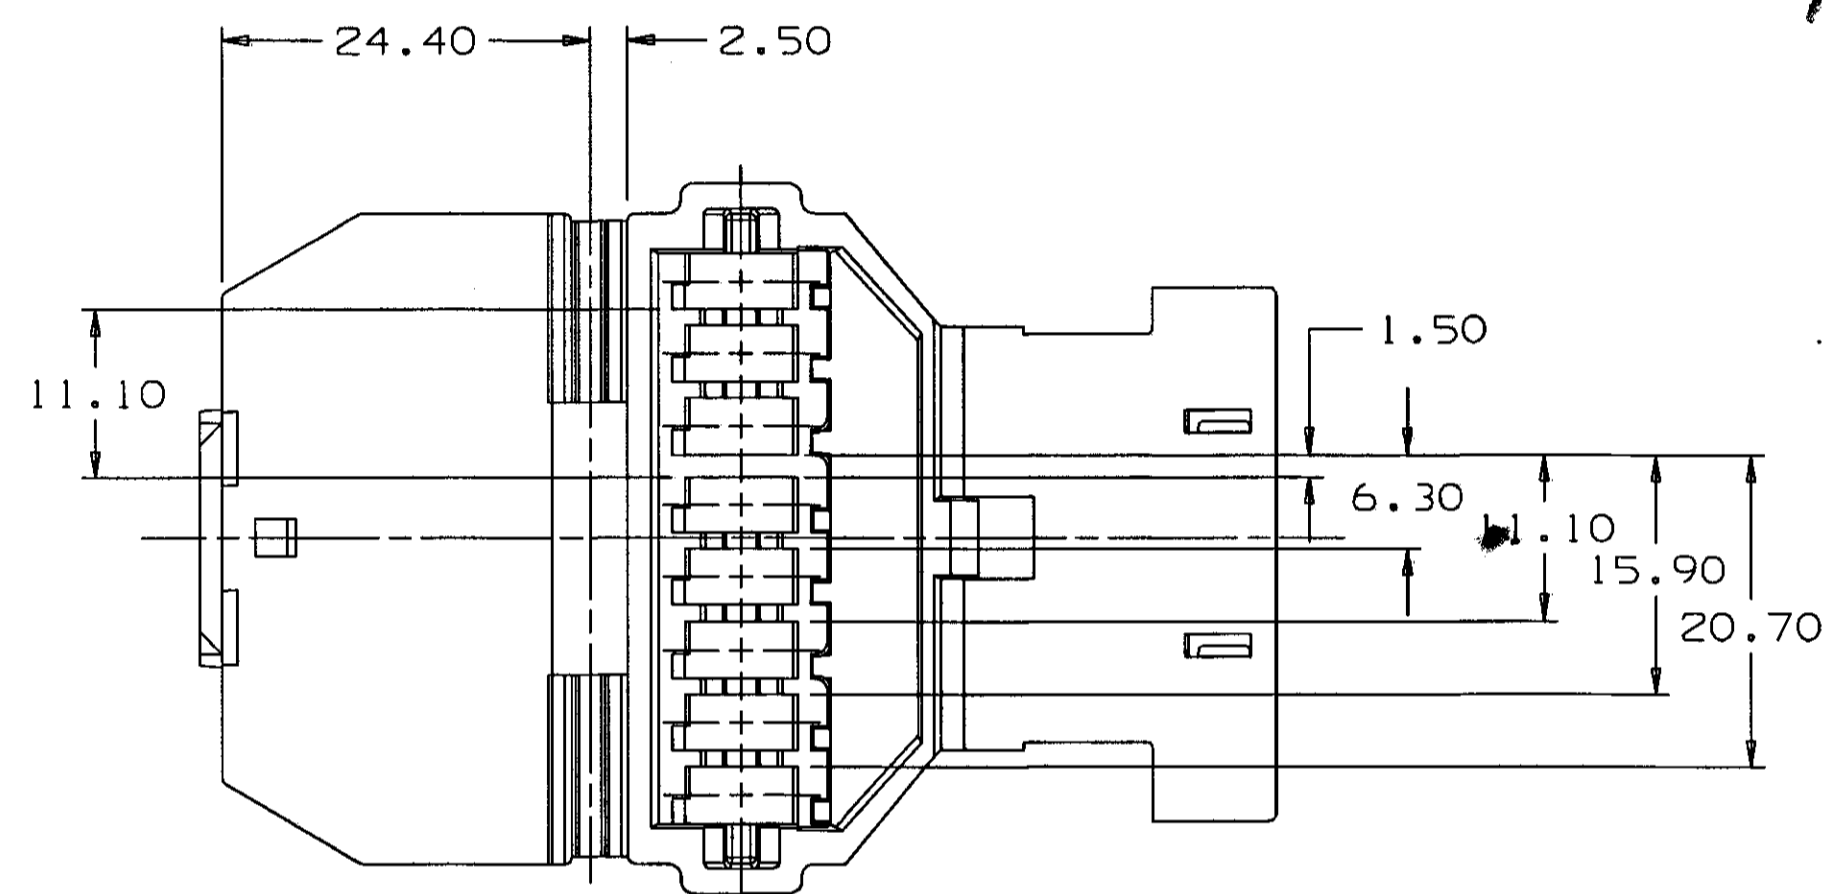

D

DO NOT SCALE

PART NO
1216 0939

TYPE 102

SAME AS TYPE 101 EXCEPT AS SHOWN

DATE	SYM	REVISION RECORD	AUTH	DR	CK
24AU94		12015308 - WAS ON			
		SEPARATE DWG REV LEVEL			
		REMAINS AT "B"	161806	SMPSMP	
24AU94		12160938 - RELEASED TO			
		REV "A"	940005	SMPSMP	
15FE95		REVISED - NO REV UPDATE			
		REQ'D	165395	AMVAUG	

PACKARD ELECTRIC DIVISION
GENERAL MOTORS CORPORATION
WARREN, OHIO

TYPE 101

PART NO
1216 0939

- NOTES — 1. UNLESS OTHERWISE SPECIFIED AND/OR INDICATED: DIMENSIONS ARE TO FACE OF VIEW SHOWN AND AUTOMATICALLY ROUNDED BY COMPUTER FOR INSPECTION. (SEE MATH MODEL FOR PRECISE DIMENSION) CAVITIES ARE IDENTICAL. LOCKING FEATURES ARE IDENTICAL.
3. MATING COMPONENTS: TERMINAL 12040502 OR EQUIVALENT
4. THIS PART IS NOT CONTROLLED FOR AUTOMATIC FEEDING.

Ugraphics II THIRD ANGLE PROJECTION 		METRIC DIMENSIONS ARE IN MILLIMETERS UNLESS OTHERWISE SPECIFIED TOLERANCE UNLESS OTHERWISE SPECIFIED: DECIMAL: ANGULAR ± 2° ONE PLACE ± 0.3 TWO PLACE ± 0.15	
CODE NO	QC	DES	
6900			
DWG DATE	24AU94	DR	SERGIO MORAN 24AU94
SCALE	2:1	CK	SERGIO MORAN 24AU94
REFERENCE NO	12160939	APPR	CUMMINGS 09SE94
	SIZE "R5"	VOL CM ³	15.932
MATERIAL SPEC			
SEE CHART			
NAME			
TAXI CONN 8 WAY PC EDGBD-STD			
PART NUMBER			
1216 0939			SIZE
PRODUCT INFORMATION DWG			A1