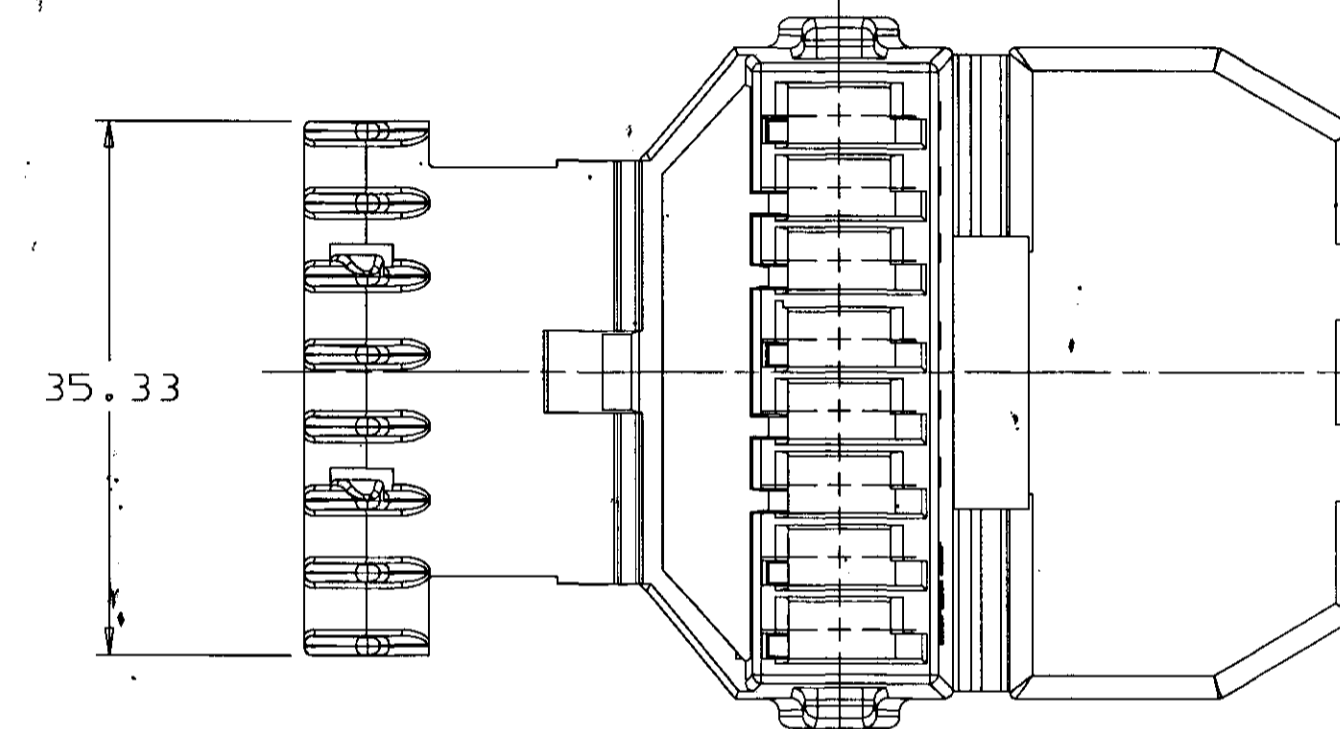

D

DO NOT SCALE

PART NO
1216 0939

TYPE 102

SAME AS TYPE 101 EXCEPT AS SHOWN

DATE	SYM	REVISION RECORD	AUTH	DR	CK
24AU94		12015308 - WAS ON			
		SEPARATE DWG REV LEVEL			
		REMAINS AT "B"	161806	SMPSMP	
24AU94		12160938 - RELEASED TO			
		REV "A"	940005	SMPSMP	
15FE95		REVISED - NO REV UPDATE			
		REQ'D	165395	AMVAUG	

PACKARD ELECTRIC DIVISION
GENERAL MOTORS CORPORATION
WARREN, OHIO

TYPE 101

PART NO
1216 0939

- NOTES — 1. UNLESS OTHERWISE SPECIFIED AND/OR INDICATED: DIMENSIONS ARE TO FACE OF VIEW SHOWN AND AUTOMATICALLY ROUNDED BY COMPUTER FOR INSPECTION. (SEE MATH MODEL FOR PRECISE DIMENSION) CAVITIES ARE IDENTICAL. LOCKING FEATURES ARE IDENTICAL.
3. MATING COMPONENTS: TERMINAL 12040502 OR EQUIVALENT
4. THIS PART IS NOT CONTROLLED FOR AUTOMATIC FEEDING.

Ugraphics II THIRD ANGLE PROJECTION 		METRIC DIMENSIONS ARE IN MILLIMETERS UNLESS OTHERWISE SPECIFIED TOLERANCE UNLESS OTHERWISE SPECIFIED: DECIMAL: ANGULAR ± 2° ONE PLACE ± 0.3 TWO PLACE ± 0.15	
CODE NO	QC	DES	
6900			
DWG DATE	24AU94	DR	SERGIO MORAN 24AU94
SCALE	2:1	CK	SERGIO MORAN 24AU94
REFERENCE NO	12160939	APPR	CUMMINGS 09SE94
	SIZE "R5"	VOL CM ³	15.932
MATERIAL SPEC			
SEE CHART			
NAME			
TAXI CONN 8 WAY PC EDGBD-STD			
PART NUMBER			
1216 0939			SIZE
PRODUCT INFORMATION DWG			A1