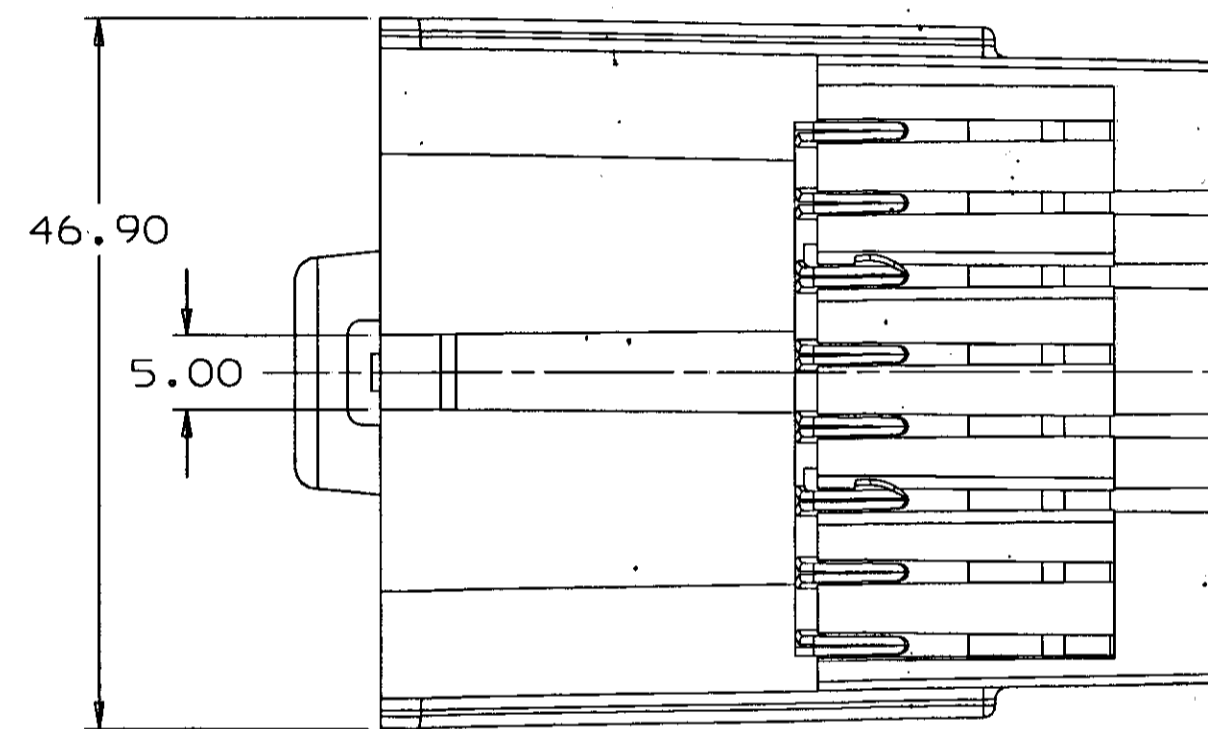

D

DO NOT SCALE

PART NO
1216 0939

TYPE 102

SAME AS TYPE 101 EXCEPT AS SHOWN

DATE	SYM	REVISION RECORD	AUTH	DR	CK
24AU94		12015308 - WAS ON			
		SEPARATE DWG REV LEVEL			
		REMAINS AT "B"	161806	SMPSMP	
24AU94		12160938 - RELEASED TO			
		REV "A"	940005	SMPSMP	
15FE95		REVISED - NO REV UPDATE			
		REQ'D	165395	AMVAUG	

PACKARD ELECTRIC DIVISION
GENERAL MOTORS CORPORATION
WARREN, OHIO

TYPE 101

PART NO
1216 0939

- NOTES — 1. UNLESS OTHERWISE SPECIFIED AND/OR INDICATED: DIMENSIONS ARE TO FACE OF VIEW SHOWN AND AUTOMATICALLY ROUNDED BY COMPUTER FOR INSPECTION. (SEE MATH MODEL FOR PRECISE DIMENSION) CAVITIES ARE IDENTICAL. LOCKING FEATURES ARE IDENTICAL.
3. MATING COMPONENTS: TERMINAL 12040502 OR EQUIVALENT
4. THIS PART IS NOT CONTROLLED FOR AUTOMATIC FEEDING.

Ugraphics II THIRD ANGLE PROJECTION 		METRIC DIMENSIONS ARE IN MILLIMETERS UNLESS OTHERWISE SPECIFIED TOLERANCE UNLESS OTHERWISE SPECIFIED: DECIMAL: ANGULAR ± 2° ONE PLACE ± 0.3 TWO PLACE ± 0.15	
CODE NO	QC	DES	
6900			
DWG DATE	24AU94	DR	SERGIO MORAN 24AU94
SCALE	2:1	CK	SERGIO MORAN 24AU94
REFERENCE NO	12160939	APPR	CUMMINGS 09SE94
	SIZE "R5"	VOL CM ³	15.932
MATERIAL SPEC			
SEE CHART			
NAME			
TAXI CONN 8 WAY PC EDGBD-STD			
PART NUMBER			
1216 0939			SIZE
PRODUCT INFORMATION DWG			A1