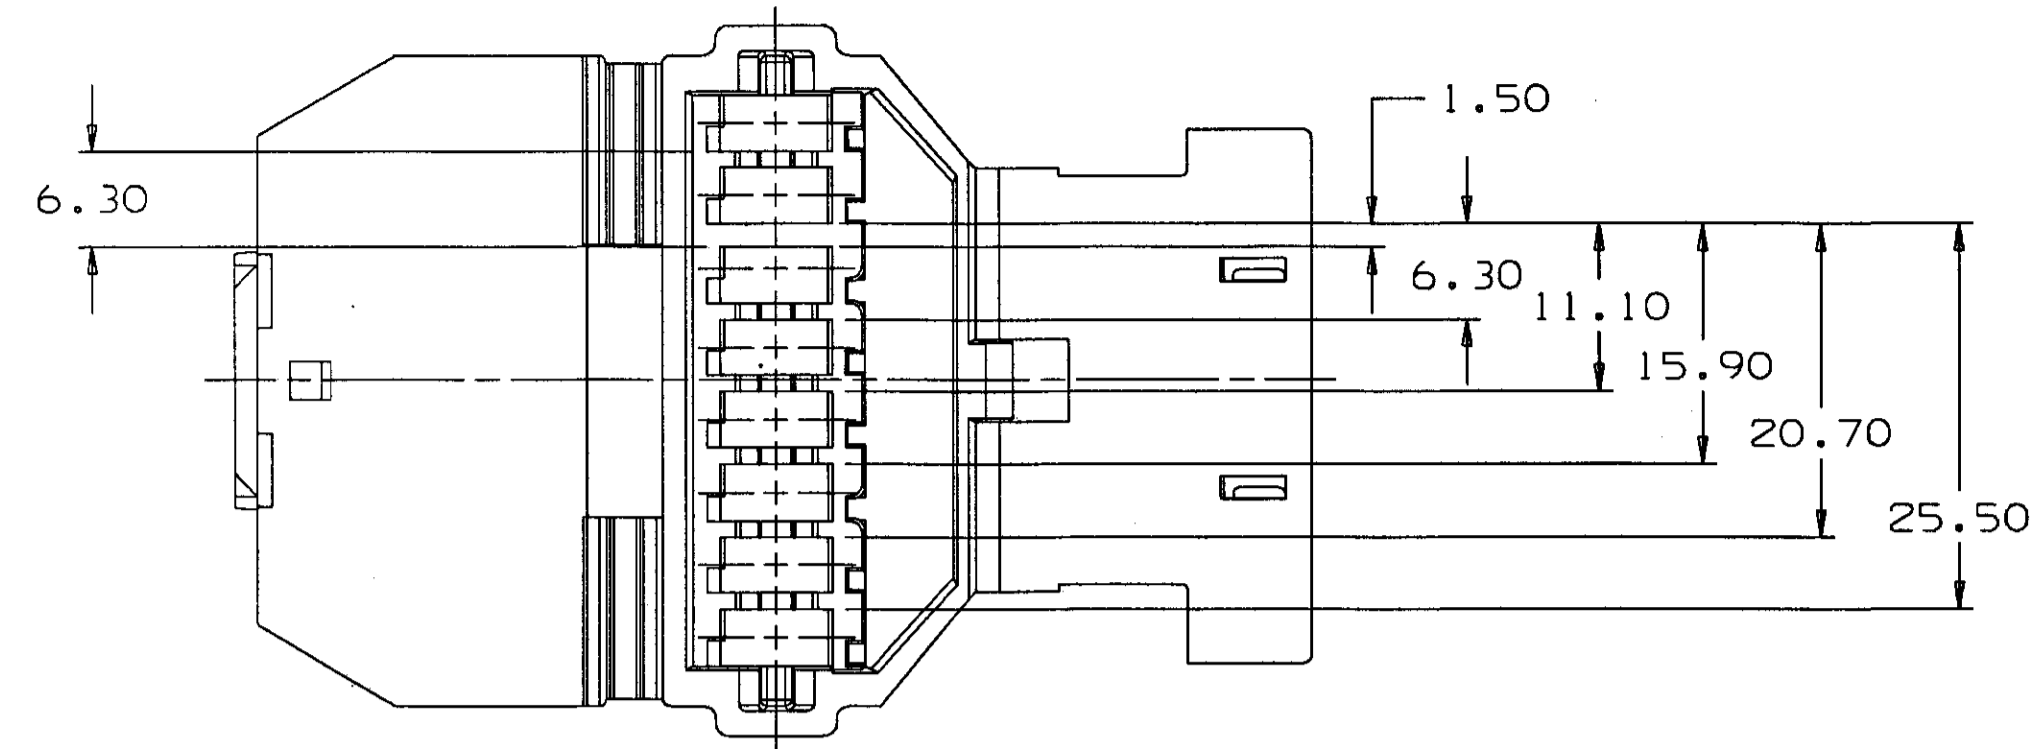

D

DO NOT SCALE

PART NO
1216 0939

TYPE 102

SAME AS TYPE 101 EXCEPT AS SHOWN

DATE	SYM	REVISION RECORD	AUTH	DR	CK
24AU94		12015308 - WAS ON			
		SEPARATE DWG REV LEVEL			
		REMAINS AT "B"	161806	SMPSMP	
24AU94		12160938 - RELEASED TO			
		REV "A"	940005	SMPSMP	
15FE95		REVISED - NO REV UPDATE			
		REQ'D	165395	AMVAUG	

PACKARD ELECTRIC DIVISION
GENERAL MOTORS CORPORATION
WARREN, OHIO

TYPE 101

PART NO
1216 0939

- NOTES — 1. UNLESS OTHERWISE SPECIFIED AND/OR INDICATED: DIMENSIONS ARE TO FACE OF VIEW SHOWN AND AUTOMATICALLY ROUNDED BY COMPUTER FOR INSPECTION. (SEE MATH MODEL FOR PRECISE DIMENSION) CAVITIES ARE IDENTICAL. LOCKING FEATURES ARE IDENTICAL.
3. MATING COMPONENTS: TERMINAL 12040502 OR EQUIVALENT
4. THIS PART IS NOT CONTROLLED FOR AUTOMATIC FEEDING.

Ugraphics II THIRD ANGLE PROJECTION 		METRIC DIMENSIONS ARE IN MILLIMETERS UNLESS OTHERWISE SPECIFIED TOLERANCE UNLESS OTHERWISE SPECIFIED: DECIMAL: ANGULAR ± 2° ONE PLACE ± 0.3 TWO PLACE ± 0.15	
CODE NO	QC	DES	
6900			
DWG DATE	24AU94	DR	SERGIO MORAN 24AU94
SCALE	2:1	CK	SERGIO MORAN 24AU94
REFERENCE NO	12160939	APPR	CUMMINGS 09SE94
	SIZE "R5"	VOL CM ³	15.932
MATERIAL SPEC			
SEE CHART			
NAME			
TAXI CONN 8 WAY PC EDGBD-STD			
PART NUMBER			
1216 0939			SIZE
PRODUCT INFORMATION DWG			A1