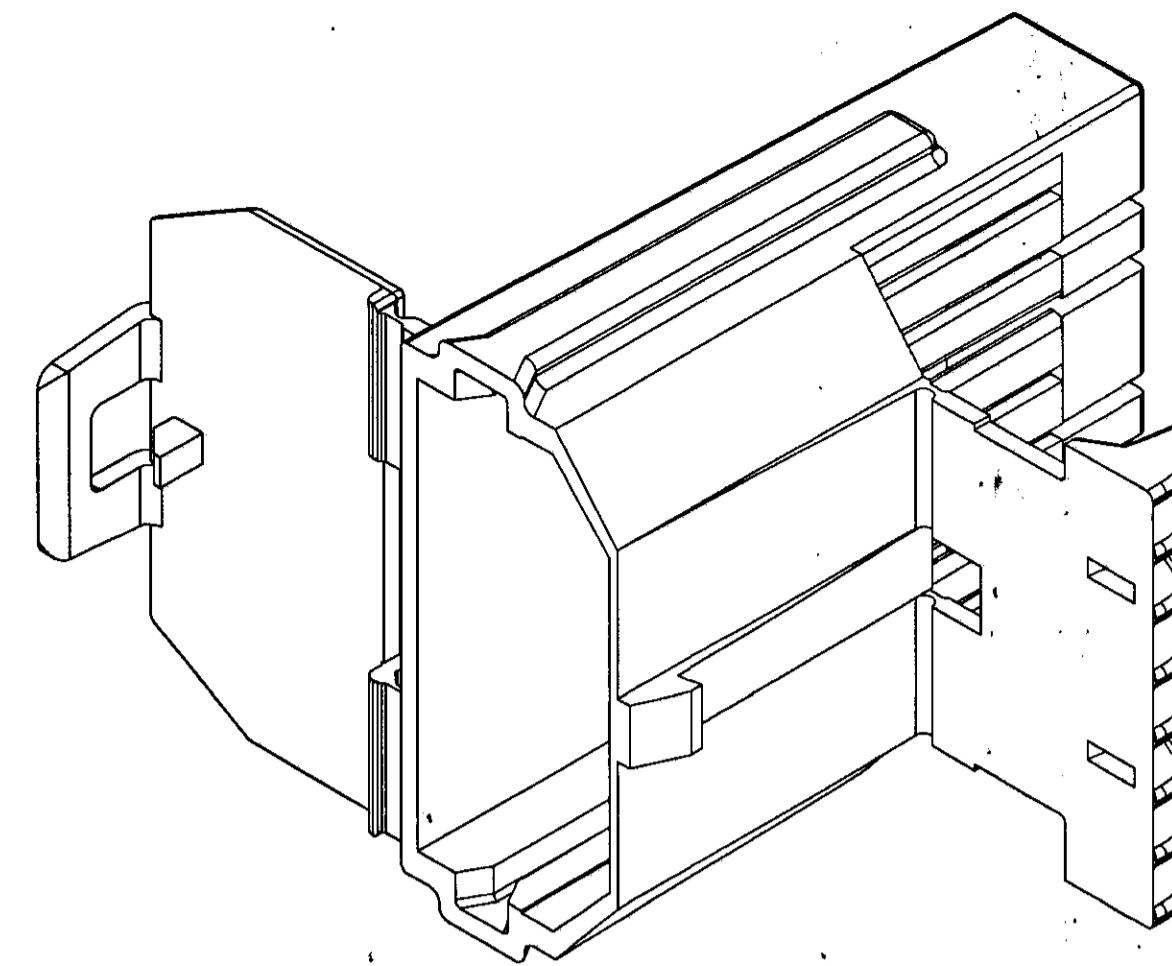

D

DO NOT SCALE

PART NO
1216 0939

TYPE 102

SAME AS TYPE 101 EXCEPT AS SHOWN

DATE	SYM	REVISION RECORD	AUTH	DR	CK
24AU94		12015308 - WAS ON			
		SEPARATE DWG REV LEVEL			
		REMAINS AT "B"	161806	SMPSMP	
24AU94		12160938 - RELEASED TO			
		REV "A"	940005	SMPSMP	
15FE95		REVISED - NO REV UPDATE			
		REQ'D	165395	AMVAUG	

PACKARD ELECTRIC DIVISION
GENERAL MOTORS CORPORATION
WARREN, OHIO

TYPE 101

PART NO
1216 0939

- NOTES — 1. UNLESS OTHERWISE SPECIFIED AND/OR INDICATED: DIMENSIONS ARE TO FACE OF VIEW SHOWN AND AUTOMATICALLY ROUNDED BY COMPUTER FOR INSPECTION. (SEE MATH MODEL FOR PRECISE DIMENSION) CAVITIES ARE IDENTICAL. LOCKING FEATURES ARE IDENTICAL.
3. MATING COMPONENTS: TERMINAL 12040502 OR EQUIVALENT
4. THIS PART IS NOT CONTROLLED FOR AUTOMATIC FEEDING.

Ugraphics II THIRD ANGLE PROJECTION 		METRIC DIMENSIONS ARE IN MILLIMETERS UNLESS OTHERWISE SPECIFIED TOLERANCE UNLESS OTHERWISE SPECIFIED: DECIMAL: ANGULAR ± 2° ONE PLACE ± 0.3 TWO PLACE ± 0.15	
CODE NO	QC	DES	
6900			
DWG DATE	24AU94	DR	SERGIO MORAN 24AU94
SCALE	2:1	CK	SERGIO MORAN 24AU94
REFERENCE NO	12160939	APPR	CUMMINGS 09SE94
	SIZE "R5"	VOL CM ³	15.932
MATERIAL SPEC			
SEE CHART			
NAME			
TAXI CONN 8 WAY PC EDGBD-STD			
PART NUMBER			
1216 0939			SIZE
PRODUCT INFORMATION DWG			A1