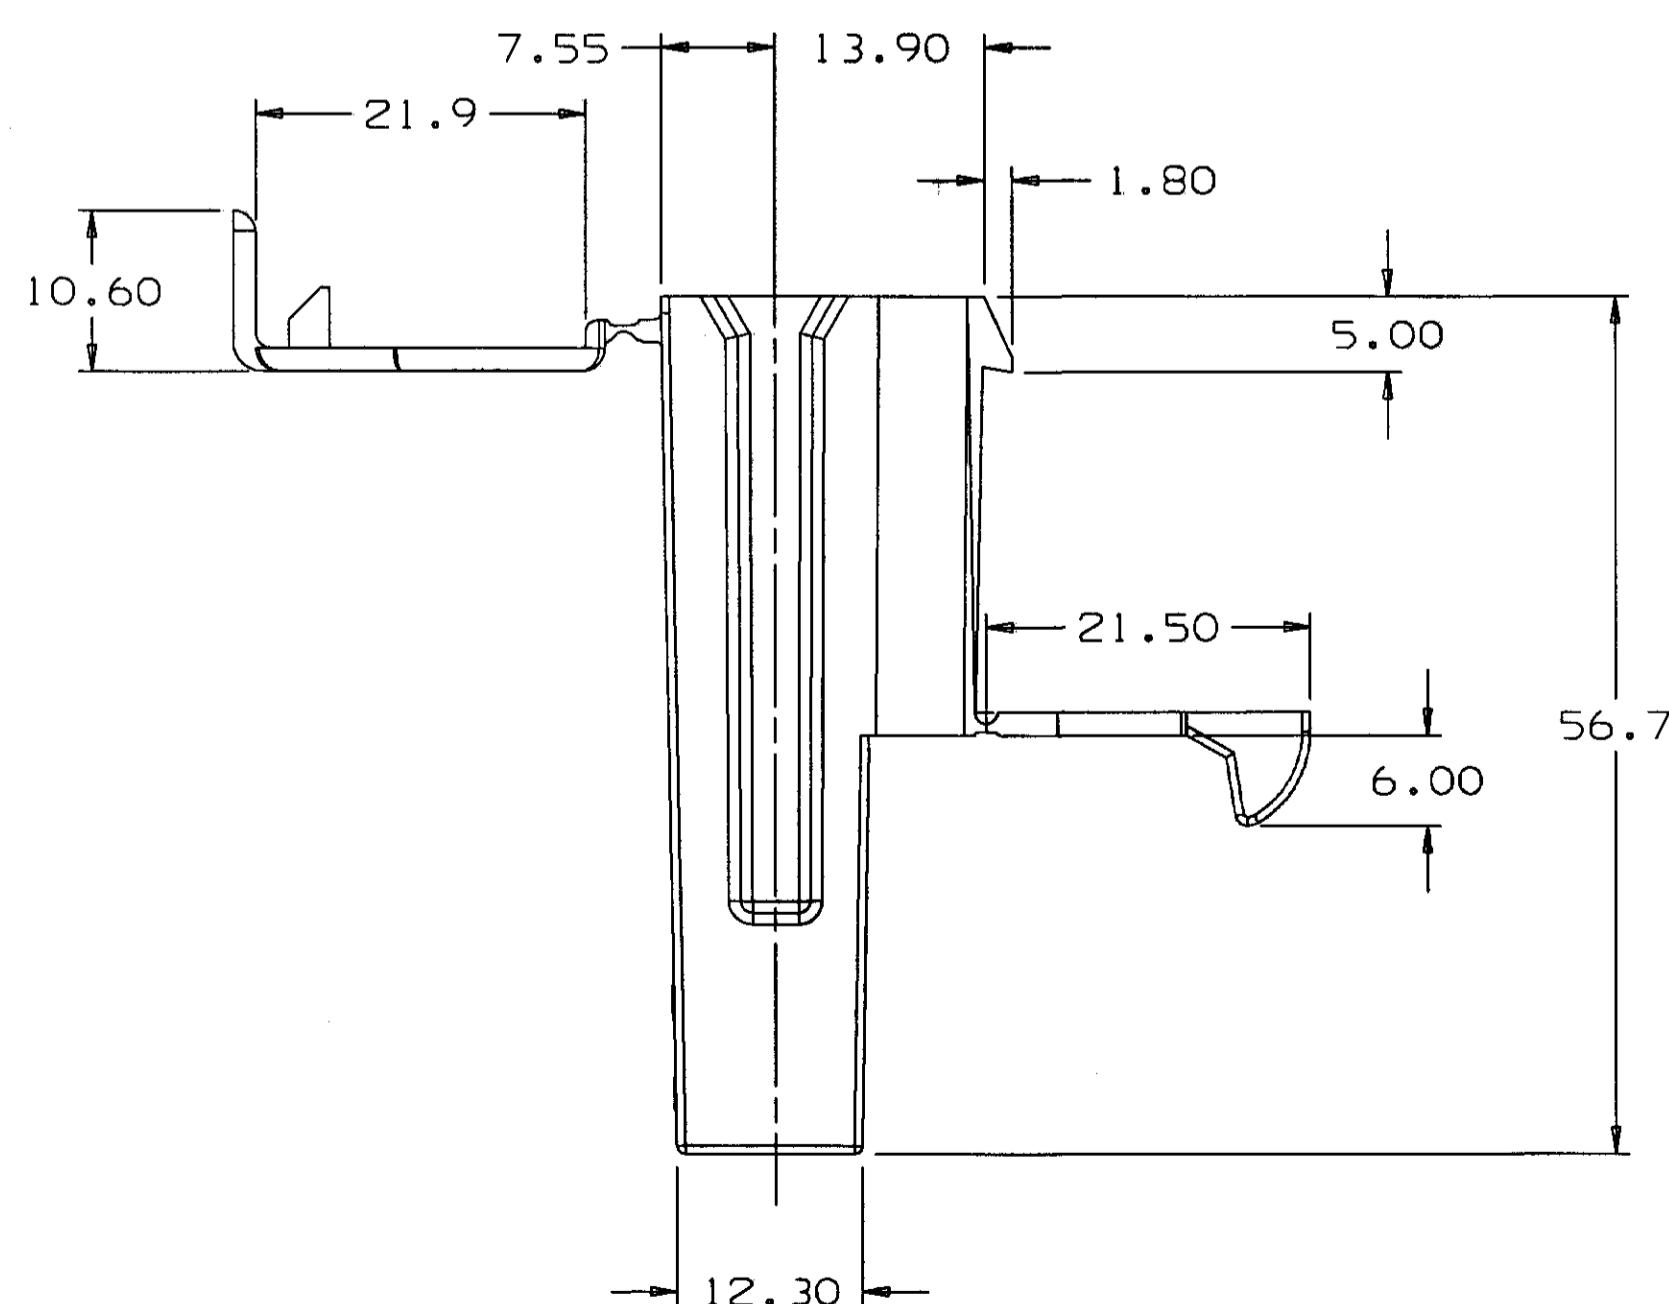

D

DO NOT SCALE

PART NO
1216 0939

TYPE 102

SAME AS TYPE 101 EXCEPT AS SHOWN

DATE	SYM	REVISION RECORD	AUTH	DR	CK
24AU94		12015308 - WAS ON			
		SEPARATE DWG REV LEVEL			
		REMAINS AT "B"	161806	SMPSMP	
24AU94		12160938 - RELEASED TO			
		REV "A"	940005	SMPSMP	
15FE95		REVISED - NO REV UPDATE			
		REQ'D	165395	AMVAUG	

PACKARD ELECTRIC DIVISION
GENERAL MOTORS CORPORATION
WARREN, OHIO

TYPE 101

PART NO
1216 0939

- NOTES — 1. UNLESS OTHERWISE SPECIFIED AND/OR INDICATED: DIMENSIONS ARE TO FACE OF VIEW SHOWN AND AUTOMATICALLY ROUNDED BY COMPUTER FOR INSPECTION. (SEE MATH MODEL FOR PRECISE DIMENSION) CAVITIES ARE IDENTICAL. LOCKING FEATURES ARE IDENTICAL.
3. MATING COMPONENTS: TERMINAL 12040502 OR EQUIVALENT
4. THIS PART IS NOT CONTROLLED FOR AUTOMATIC FEEDING.

Ugraphics II THIRD ANGLE PROJECTION 		METRIC DIMENSIONS ARE IN MILLIMETERS UNLESS OTHERWISE SPECIFIED TOLERANCE UNLESS OTHERWISE SPECIFIED: DECIMAL: ANGULAR ± 2° ONE PLACE ± 0.3 TWO PLACE ± 0.15	
CODE NO	QC	DES	
6900			
DWG DATE	24AU94	DR	SERGIO MORAN 24AU94
SCALE	2:1	CK	SERGIO MORAN 24AU94
REFERENCE NO	12160939	APPR	CUMMINGS 09SE94
	SIZE "R5"	VOL CM ³	15.932
MATERIAL SPEC			
SEE CHART			
NAME			
TAXI CONN 8 WAY PC EDGBD-STD			
PART NUMBER			
1216 0939			SIZE
PRODUCT INFORMATION DWG			A1