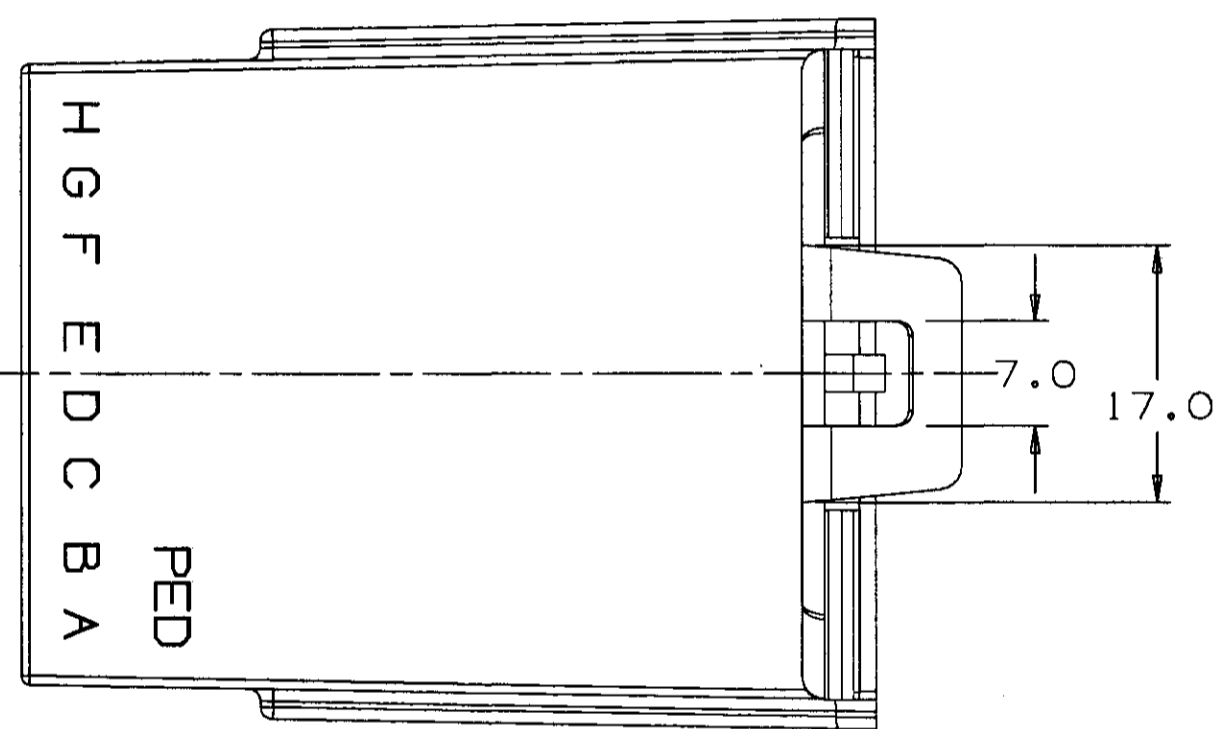

D

DO NOT SCALE

PART NO
1216 0939

TYPE 102

SAME AS TYPE 101 EXCEPT AS SHOWN

DATE	SYM	REVISION RECORD	AUTH	DR	CK
24AU94		12015308 - WAS ON			
		SEPARATE DWG REV LEVEL			
		REMAINS AT "B"	161806	SMPSMP	
24AU94		12160938 - RELEASED TO			
		REV "A"	940005	SMPSMP	
15FE95		REVISED - NO REV UPDATE			
		REQ'D	165395	AMVAUG	

PACKARD ELECTRIC DIVISION
GENERAL MOTORS CORPORATION
WARREN, OHIO

TYPE 101

PART NO
1216 0939

- NOTES — 1. UNLESS OTHERWISE SPECIFIED AND/OR INDICATED: DIMENSIONS ARE TO FACE OF VIEW SHOWN AND AUTOMATICALLY ROUNDED BY COMPUTER FOR INSPECTION. (SEE MATH MODEL FOR PRECISE DIMENSION) CAVITIES ARE IDENTICAL. LOCKING FEATURES ARE IDENTICAL.
3. MATING COMPONENTS: TERMINAL 12040502 OR EQUIVALENT
4. THIS PART IS NOT CONTROLLED FOR AUTOMATIC FEEDING.

Ugraphics II THIRD ANGLE PROJECTION 		METRIC DIMENSIONS ARE IN MILLIMETERS UNLESS OTHERWISE SPECIFIED TOLERANCE UNLESS OTHERWISE SPECIFIED: DECIMAL: ANGULAR ± 2° ONE PLACE ± 0.3 TWO PLACE ± 0.15	
CODE NO	QC	DES	
6900			
DWG DATE	24AU94	DR	SERGIO MORAN 24AU94
SCALE	2:1	CK	SERGIO MORAN 24AU94
REFERENCE NO	12160939	APPR	CUMMINGS 09SE94
	SIZE "R5"	VOL CM ³	15.932
MATERIAL SPEC			
SEE CHART			
NAME			
TAXI CONN 8 WAY PC EDGBD-STD			
PART NUMBER			
1216 0939			SIZE
PRODUCT INFORMATION DWG			A1