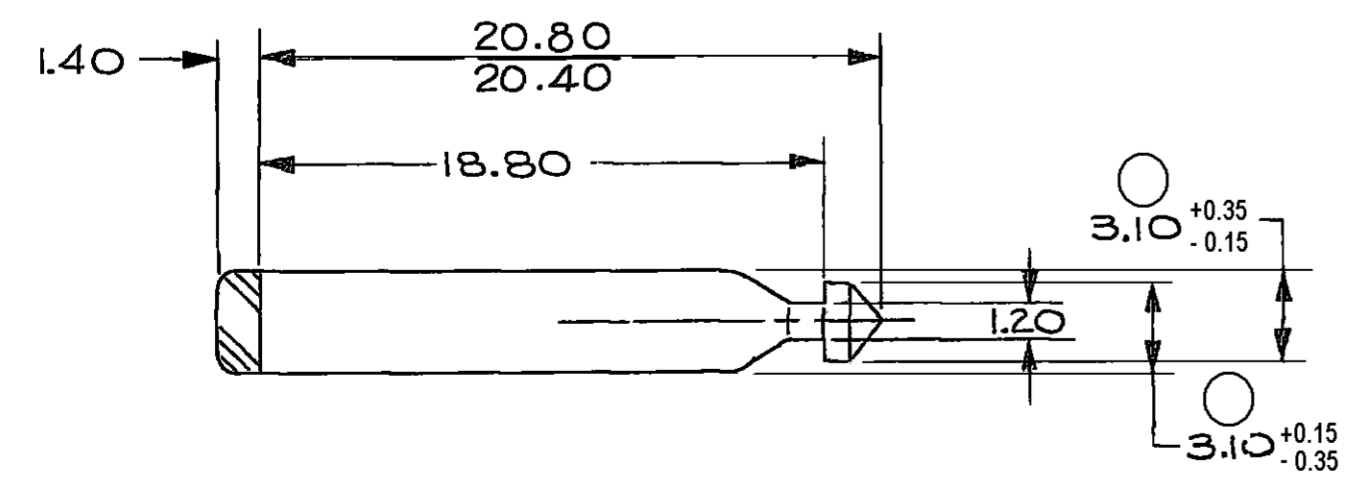

PACKARD ELECTRIC DIVISION
GENERAL MOTORS CORPORATION
WARREN, OHIO

AREA MAY EXHIBIT SHARP CORNERS AT LOCATION OF MOLD KNOCKOUT PINS.

SECTION B-B
AND
SECTION C-C

PART NO.
1201 5511

METRIC
DIMENSIONS ARE IN MILLIMETRES
UNLESS OTHERWISE SPECIFIED

SECTION A-A

- NOTES**
- THIS PART TO BE USED IN 12015504 BULKHEAD CONN. & 12015506 CONN.
 - THIS PART IS NOT CONTROLLED FOR AUTOMATIC FEEDING.
 - * INDICATES DIMENSIONS TO BE MEASURED AT BASE OF FINGERS.
 - MATERIAL RECYCLING CODE PER ISO 11469. (2.3) X (0.1) RAISED CHARACTERS AS SHOWN TO BE LOCATED ON ANY EXTERIOR SURFACE. OPTIONAL CONSTRUCTION TO BE NO MATERIAL RECYCLING CODE.
 - (2.3) X (0.1) RAISED DELPHI CORPORATE BRAND TO BE LOCATED ON ANY EXTERIOR SURFACE, PREFERABLY VISIBLE AT FINAL ASSEMBLY. OPTIONAL CONSTRUCTION TO BE "PED" OR NO LOGO.

P. N. C. CODE		C06D1876	
CODE NO.	6900	TOLERANCE UNLESS OTHERWISE SPECIFIED ANGULAR ± 2°	
QC - C-4004		DECIMAL ONE PLACE ± 0.3	TWO PLACE ± 0.15
DWG. DATE	06AP79	SCALE	4:1
EST. NO.		DR.	PATRICIA SANCHEZ
REFERENCE NO.		CK.	J.S. ALVARADO
		APPR.	ERIC TRACEY
MATERIAL SPEC.			
M4695008 PBT BLU			
NAME			
SECONDARY LOCK - BULKHEAD CONNECTOR			
PART NO.	1201 5511		SIZE
			C