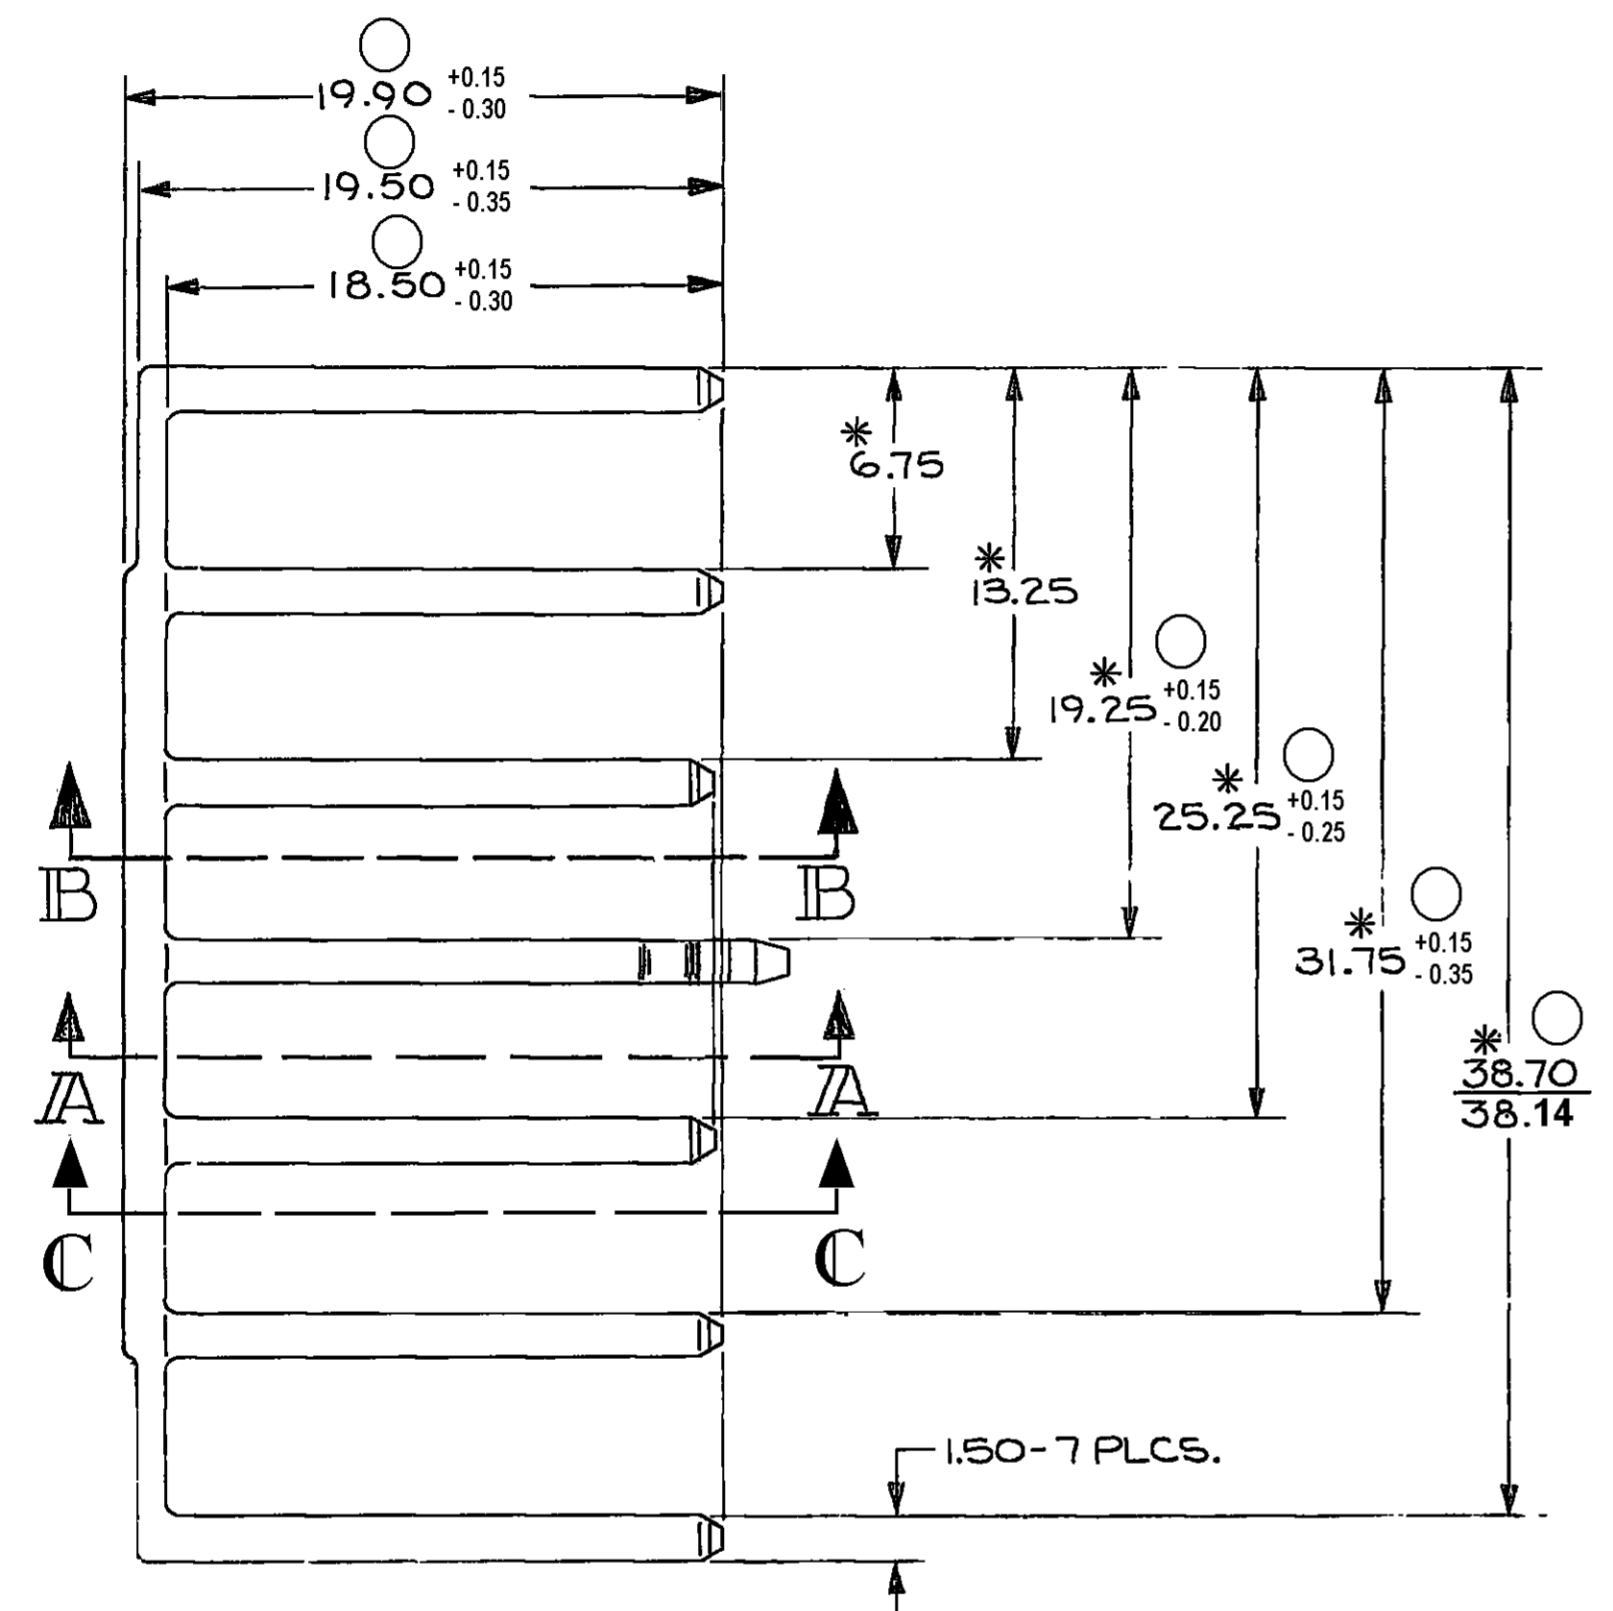

PACKARD ELECTRIC DIVISION
GENERAL MOTORS CORPORATION
WARREN, OHIO

AREA MAY EXHIBIT SHARP CORNERS AT LOCATION OF MOLD KNOCKOUT PINS.

SECTION B-B
AND
SECTION C-C

PART NO.
1201 5511

METRIC
DIMENSIONS ARE IN MILLIMETRES
UNLESS OTHERWISE SPECIFIED

SECTION A-A

- NOTES**
- THIS PART TO BE USED IN 12015504 BULKHEAD CONN. & 12015506 CONN.
 - THIS PART IS NOT CONTROLLED FOR AUTOMATIC FEEDING.
 - * INDICATES DIMENSIONS TO BE MEASURED AT BASE OF FINGERS.
 - MATERIAL RECYCLING CODE PER ISO 11469. (2.3) X (0.1) RAISED CHARACTERS AS SHOWN TO BE LOCATED ON ANY EXTERIOR SURFACE. OPTIONAL CONSTRUCTION TO BE NO MATERIAL RECYCLING CODE.
 - (2.3) X (0.1) RAISED DELPHI CORPORATE BRAND TO BE LOCATED ON ANY EXTERIOR SURFACE, PREFERABLY VISIBLE AT FINAL ASSEMBLY. OPTIONAL CONSTRUCTION TO BE "PED" OR NO LOGO.

P. N. C. CODE		C06D1876	
CODE NO.	6900	TOLERANCE UNLESS OTHERWISE SPECIFIED ANGULAR ± 2°	
QC - C-4004		DECIMAL ONE PLACE ± 0.3	TWO PLACE ± 0.15
DWG. DATE	06AP79	SCALE	4:1
EST. NO.		DR.	PATRICIA SANCHEZ
REFERENCE NO.		CK.	J.S. ALVARADO
		APPR.	ERIC TRACEY
MATERIAL SPEC.			
M4695008 PBT BLU			
NAME			
SECONDARY LOCK - BULKHEAD CONNECTOR			
PART NO.	1201 5511		SIZE
			C