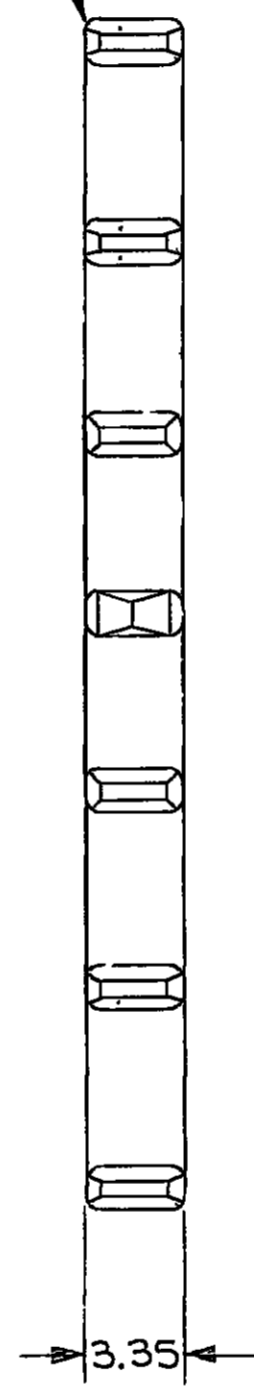

D THIS DRAWING AND DESIGN HEREON CONSTITUTES A PROPRIETARY DESIGN OF PACKARD ELECTRIC DIVISION AND IS NOT TO BE DUPLICATED OR REPRODUCED WITHOUT AUTHORITY OF PACKARD ELECTRIC DIVISION.

DATE	SYM.	REVISION RECORD	AUTH	DR.	CK.
15JN06	F2	CREATED PD	281778	GPS	JAA
27JL06	F3	RELAXED TOLERANCES (11 PLCS)	283137	RTV	JAA

PACKARD ELECTRIC DIVISION
GENERAL MOTORS CORPORATION
WARREN, OHIO

AREA MAY EXHIBIT SHARP CORNERS AT LOCATION OF MOLD KNOCKOUT PINS.

SECTION B-B
AND
SECTION C-C

PART NO.
1201 5511

METRIC
DIMENSIONS ARE IN MILLIMETRES
UNLESS OTHERWISE SPECIFIED

SECTION A-A

- NOTES**
- THIS PART TO BE USED IN 12015504 BULKHEAD CONN. & 12015506 CONN.
 - THIS PART IS NOT CONTROLLED FOR AUTOMATIC FEEDING.
 - * INDICATES DIMENSIONS TO BE MEASURED AT BASE OF FINGERS.
 - MATERIAL RECYCLING CODE PER ISO 11469. (2.3) X (0.1) RAISED CHARACTERS AS SHOWN TO BE LOCATED ON ANY EXTERIOR SURFACE. OPTIONAL CONSTRUCTION TO BE NO MATERIAL RECYCLING CODE.
 - (2.3) X (0.1) RAISED DELPHI CORPORATE BRAND TO BE LOCATED ON ANY EXTERIOR SURFACE, PREFERABLY VISIBLE AT FINAL ASSEMBLY. OPTIONAL CONSTRUCTION TO BE "PED" OR NO LOGO.

P. N. C. CODE		C06D1876	
CODE NO.	6900	TOLERANCE UNLESS OTHERWISE SPECIFIED ANGULAR ± 2°	
QC - C-4004		DECIMAL ONE PLACE ± 0.3	TWO PLACE ± 0.15
DWG. DATE	06AP79	SCALE	4:1
EST. NO.		DR.	PATRICIA SANCHEZ
REFERENCE NO.		CK.	J.S. ALVARADO
		APPR.	ERIC TRACEY
MATERIAL SPEC.			
M4695008 PBT BLU			
NAME			
SECONDARY LOCK - BULKHEAD CONNECTOR			
PART NO.	1201 5511		SIZE
			C