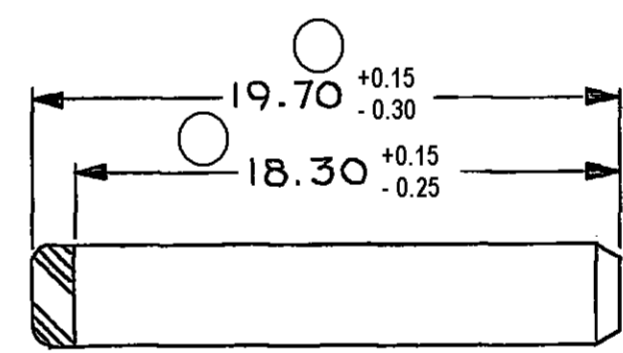

PACKARD ELECTRIC DIVISION
GENERAL MOTORS CORPORATION
WARREN, OHIO

AREA MAY EXHIBIT SHARP CORNERS AT LOCATION OF MOLD KNOCKOUT PINS.

SECTION B-B
AND
SECTION C-C

PART NO.
1201 5511

METRIC
DIMENSIONS ARE IN MILLIMETRES
UNLESS OTHERWISE SPECIFIED

SECTION A-A

- NOTES**
- THIS PART TO BE USED IN 12015504 BULKHEAD CONN. & 12015506 CONN.
 - THIS PART IS NOT CONTROLLED FOR AUTOMATIC FEEDING.
 - * INDICATES DIMENSIONS TO BE MEASURED AT BASE OF FINGERS.
 - MATERIAL RECYCLING CODE PER ISO 11469. (2.3) X (0.1) RAISED CHARACTERS AS SHOWN TO BE LOCATED ON ANY EXTERIOR SURFACE. OPTIONAL CONSTRUCTION TO BE NO MATERIAL RECYCLING CODE.
 - (2.3) X (0.1) RAISED DELPHI CORPORATE BRAND TO BE LOCATED ON ANY EXTERIOR SURFACE, PREFERABLY VISIBLE AT FINAL ASSEMBLY. OPTIONAL CONSTRUCTION TO BE "PED" OR NO LOGO.

P. N. C. CODE		C06D1876	
CODE NO.	6900	TOLERANCE UNLESS OTHERWISE SPECIFIED ANGULAR ± 2°	
QC - C-4004		DECIMAL ONE PLACE ± 0.3	TWO PLACE ± 0.15
DWG. DATE	06AP79	SCALE	4:1
EST. NO.		DR.	PATRICIA SANCHEZ
REFERENCE NO.		CK.	J.S. ALVARADO
		APPR.	ERIC TRACEY
MATERIAL SPEC.			
M4695008 PBT BLU			
NAME			
SECONDARY LOCK - BULKHEAD CONNECTOR			
PART NO.	1201 5511		SIZE
			C