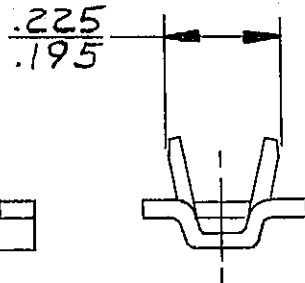

CONDUCTOR WINGS
 FOR 5.0 - 3.0MM² CABLE.

C02D2169

NOTE - MAX. CONTINUOUS CURRENT CARRYING CAPACITY 10GA. 43 AMPS. - 12 GA. 33 AMPS. (CRIMP & SWEAT APPLICATION).

PART NO. **1201 5878**

DATE	SYM.	REVISION RECORD	C/NNO.	DR.	CK.
09JN80	A	RELEASED	80005	H.H.	NP
01SE82	-	PICTURE REVISED	82155	T.W.	Sm
01AU83	B	REV. SYM. ADVANCED	86126	MS	Sm
28AP97	-	REVISED	177598	GA	GA
05DE05	B7	ADDED DIM .1840 +.0060 / -.0030, DIM .512 & REMOVED DIM (1 PLC)	274727	GPS	JVM
23JL08	B8	(.512) WAS .512	405418	MDH	FRG
09FE10	B9	MAT'L SPEC WAS M1403262	409990	ECB	RRR

CODE NO. **6900**

TOLERANCE UNLESS OTHERWISE SPECIFIED
 DECIMAL:
 TWO PLACE ± .01
 THREE PLACE ± .005

QC

DWG. DATE **09JN 80** SCALE **NONE**

DR. **H. Hoke 09JN. 80**

EST. NO.

CK. **W. Pearce** DATE **14JN 80**

REFERENCE NO. **2962864 "D" SIZE 3** SHT.

APPR. **K. M. Kollin** DATE **19JN 80**

APPR. DATE

MATERIAL SPEC.
M1573262 METL NONFERROUS C26000 1/2 HD

NAME **TERMINAL-MALE-56 SERIES**

PART NO. **1201 5878**
OUTLINE DRAWING