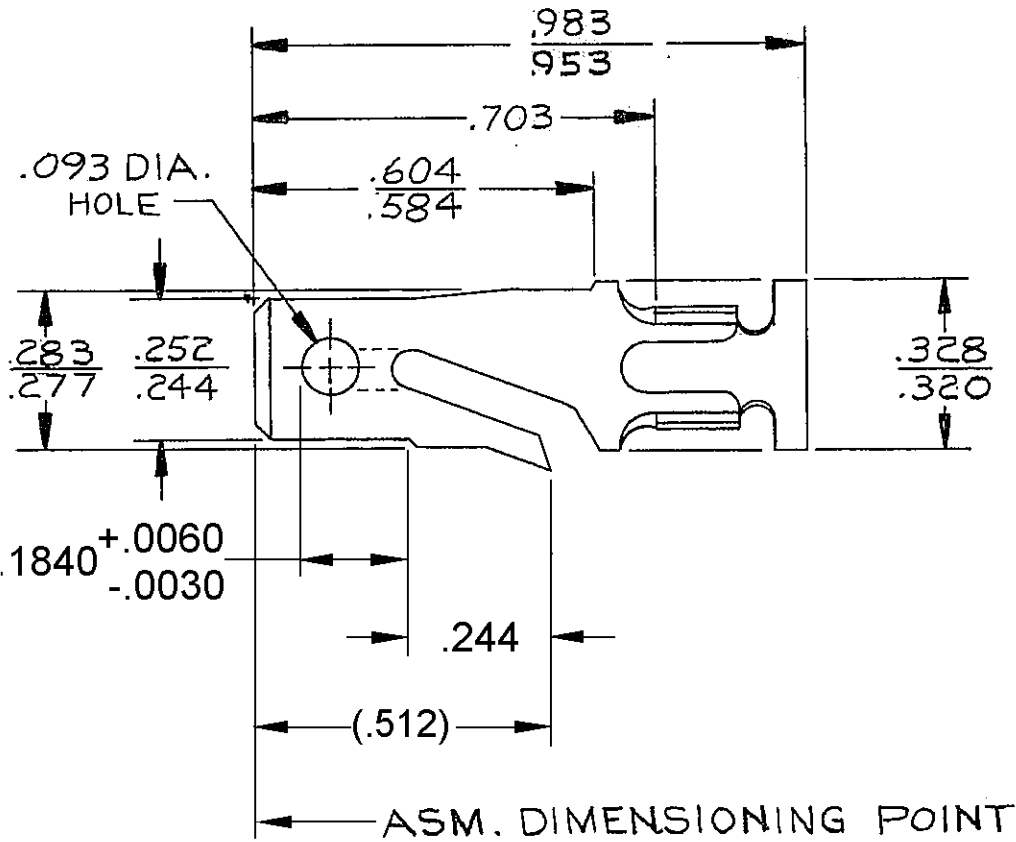

CONDUCTOR WINGS
 FOR 5.0 - 3.0MM² CABLE.

C02D2169

NOTE - MAX. CONTINUOUS CURRENT CARRYING CAPACITY 10GA. 43 AMPS. - 12 GA. 33 AMPS. (CRIMP & SWEAT APPLICATION).

PART NO. **1201 5878**

DATE	SYM.	REVISION RECORD	C/NNO.	DR.	CK.
09JN80	A	RELEASED	80005	H.H.	NP
01SE82	-	PICTURE REVISED	82155	T.W.	Sm
01AU83	B	REV. SYM. ADVANCED	86126	MS	Sm
28AP97	-	REVISED	177598	GA	GA
05DE05	B7	ADDED DIM .1840 +.0060 / -.0030, DIM .512 & REMOVED DIM (1 PLC)	274727	GPS	JVM
23JL08	B8	(.512) WAS .512	405418	MDH	FRG
09FE10	B9	MAT'L SPEC WAS M1403262	409990	ECB	RRR

CODE NO. **6900**

TOLERANCE UNLESS OTHERWISE SPECIFIED
 DECIMAL:
 TWO PLACE ± .01
 THREE PLACE ± .005

QC

DWG. DATE **09JN 80** SCALE **NONE**

DR. **H. Hoke 09JN. 80**

EST. NO.

CK. **W. Pearce** DATE **14JN 80**

REFERENCE NO. **2962864 "D" SIZE 3** SHT.

APPR. **K. M. Kollin** DATE **19JN 80**

APPR. DATE

MATERIAL SPEC.
M1573262 METL NONFERROUS C26000 1/2 HD

NAME **TERMINAL-MALE-56 SERIES**

PART NO. **1201 5878**
OUTLINE DRAWING