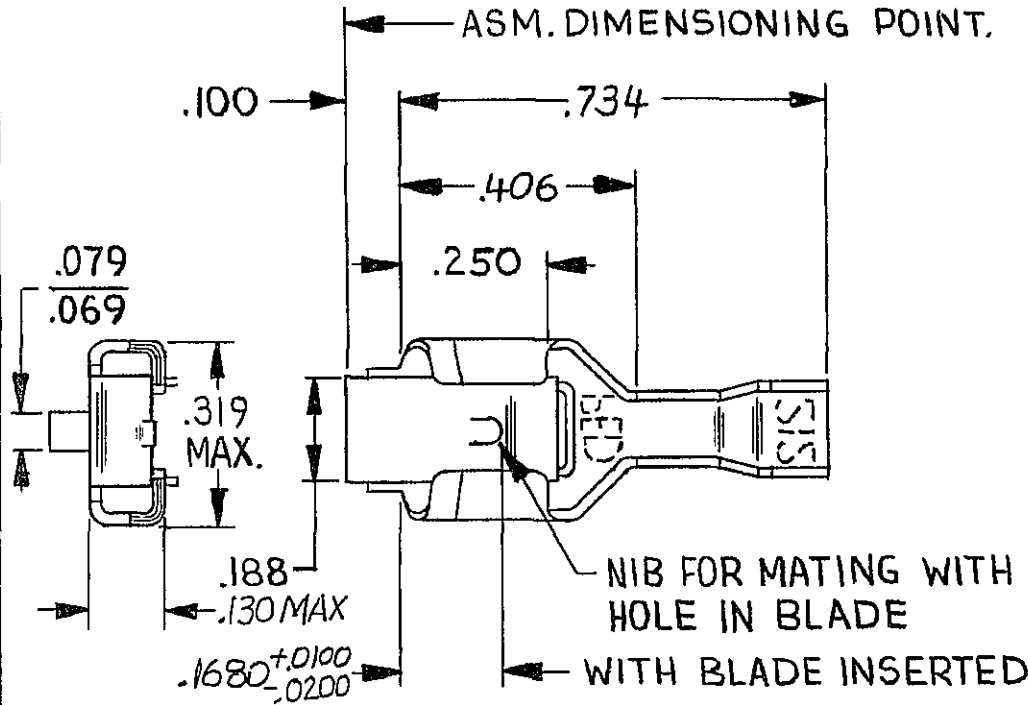

1201 5880

DATE	SYM.	REVISION RECORD	AUTH	DR.	CK
20MY80	A	RELEASED	80005	JH	MP
24MR83	-	WAS SHOWN ON 2962874 SHT #2	83007	SR	RF
23JA84	B	.320 / .290 DIM WAS .275 / .245	88252	JS	FH
08FE91	-	.216 / .196 DIM WAS .206 / .196 ON TANG HGT.	139781	JK	JH
10AU06	B2	UPDATED PDM ATTRIBUTES	283134	RTV	EST

INSULATION WINGS FOR 3.65MM MAX. INSUL. DIA.

CONDUCTOR WINGS FOR TWO 3.0MM² CABLES

C02D2170

NOTE - 1. TO FIT .032 x .250 BLADE.

P. N. C. CODE

CODE NO. 6900

TOLERANCE UNLESS OTHERWISE SPECIFIED
DECIMAL.
± .010

MATERIAL SPEC .018 THK. SAE CA 210
BRASS - TIN PLATED

NAME

TERMINAL - FEMALE - '56 SERIES

PART NO

1201 5880

OUTLINE DWG.

SIZE

A