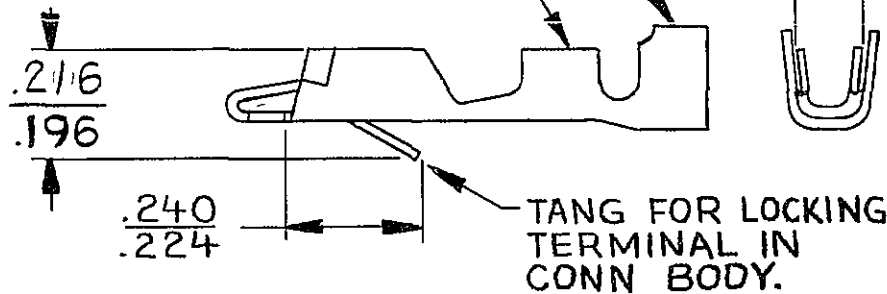

NOTE - 1. TO FIT .032 x .250 BLADE.

P. N. C. CODE

CODE NO. 6900

TOLERANCE UNLESS OTHERWISE SPECIFIED
DECIMAL.
± .010

QC

DWG DATE 20MY80

SCALE NONE

DR Joyce E. Nebbarts 20 MY80

EST NO

CK. W. Rance 123 DATE 22MY80

REFERENCE NO 296 2874 "D" SHT # 5

APPR R.E. Quella DATE 22MY80

MATERIAL SPEC .018 THK. SAE CA 210
BRASS - TIN PLATED

NAME

TERMINAL - FEMALE - '56 SERIES

PART NO

1201 5880

OUTLINE DWG.

SIZE

A

PACKARD ELECTRIC

PACKARD ELECTRIC DIVISION
GENERAL MOTORS CORPORATION
WARREN, OHIO

ROUTING

122