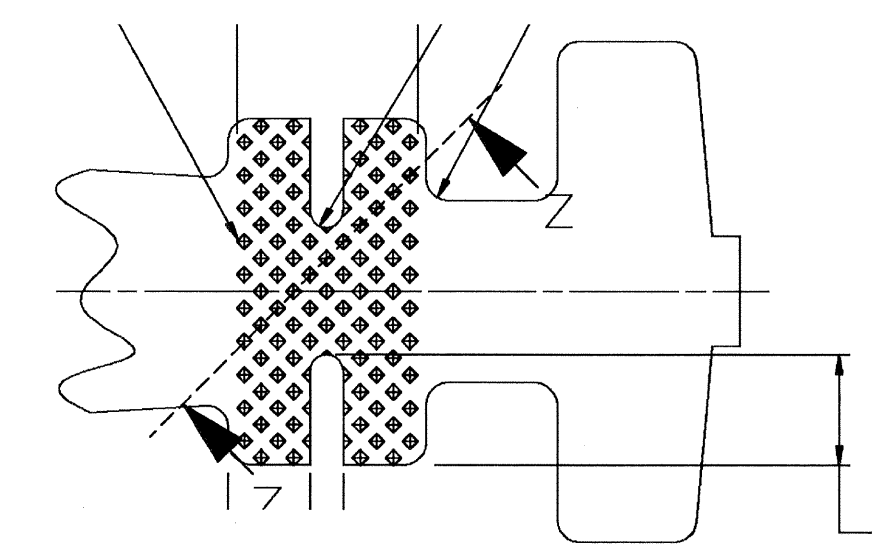

SYMBOL DEFINITION		MISSING NUMBERS	
THE NUMBER INSIDE THE SYMBOL CORRESPONDS TO THE NUMBER ON THE INSPECTION REPORT FOR THIS DRAWING/PART NUMBER	TOTAL NO. OF SYMBOLS ON DRAWING	15	
	LAST NO. USED	17	

DATE	SYM	REVISION RECORD	AUTH	DR	CK
14AP97		ALL PARTS - REDRAWN WITH NO PHYSICAL CHANGE - NO REV UPDATE REQ'D			
14AP97		15318038, 15318039 & 15318040 - RELEASED TO REV "A"			
15NO98		ALL PARTS - REDRAWN TO PD AND REVISED - REV LEVELS ADVANCED			
		All active parts - view types specific to part			

CARRIER STRIP VIEW  
SCALE 2:1

TYPE 102  
SAME AS TYPE 101  
EXCEPT AS SHOWN

TYPE 103  
SAME AS TYPE 101  
EXCEPT AS SHOWN

Type 101

WING CONST I

WING CONST II

TEMPORARY  
PRODUCTION PRINT  
C/N 249493  
APPROVED BY: [Signature] DATE: 12-1-03  
APPROVED BY: [Signature] DATE: 12-1-11

- NOTES
- UNLESS OTHERWISE SPECIFIED AND/OR INDICATED: DIMENSIONS ARE TO FACE OF VIEW SHOWN AND AUTOMATICALLY ROUNDED BY COMPUTER FOR INSPECTION. (SEE MATH MODEL FOR PRECISE DIMENSIONS.) FOR ALL OTHER DIMENSIONS NOT SHOWN BUT REQUIRED FOR TOOL BUILD, SEE MATH MODEL FOR PRECISE TOOL PATH DATA.
  - MATING COMPONENTS OR EQUIVALENT: TERMINAL 12015823

NAME: TERM M/P 280 SER

PART NUMBER: 1202,0114

SHEET 1 OF 2

SIZE: A0

1:10 SCALE

DELPHI PACKARD ELECTRIC SYSTEMS