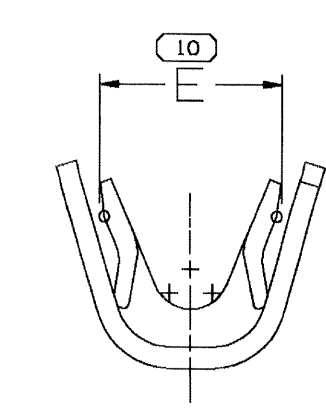

WING CONST II

TEMPORARY
PRODUCTION PRINT
C/N 249493
APPROVED BY: [Signature] DATE: 12-1-03
APPROVED BY: [Signature] DATE: 12-1-11

1. NOTES
1. UNLESS OTHERWISE SPECIFIED AND/OR INDICATED: DIMENSIONS ARE TO FACE OF VIEW SHOWN AND AUTOMATICALLY ROUNDED BY COMPUTER FOR INSPECTION. (SEE MATH MODEL FOR PRECISE DIMENSIONS.) FOR ALL OTHER DIMENSIONS NOT SHOWN BUT REQUIRED FOR TOOL BUILD, SEE MATH MODEL FOR PRECISE TOOL PATH DATA.
  2. MATING COMPONENTS OR EQUIVALENT: TERMINAL 12015823

PART NO	REV	STATUS	MAT'L SIZE	MAT'L SPEC	PART NO	REV	STATUS	MAT'L SPEC	SIZE (MM²)	ID	DIA	TYPE	WING CONST	E₁₀₋₁
			0.381X42.47		15318040	A1	A2	P3607336 425 TIN BRS 1/2 HD SN PLTD	2-1	15N	3.97-2.48	102	I	3.7
			0.381X42.47		15318039	A1	A2	P3607336 425 TIN BRS 1/2 HD SN PLTD	0.5-0.35	21N	-	101	II	2.4±0.2
			0.381X42.47		15318038	A1	A2	P3607336 425 TIN BRS 1/2 HD SN PLTD	TWO 0.35	222N	2-1.35	101	II	3.6±0.2
					12129498	B1	B2	P3607336 425 TIN BRS 1/2 HD SN PLTD	3-2	13	3.8-2.45	103	II	4
					12124085	A1	A2	P3607336 425 TIN BRS 1/2 HD SN PLTD	0.8-0.5	19	3.12-2.03	101	I	3.2
12124106	A1	A2	0.381X42.47	PM001403 336 260 CART BRS 1/2 HD	12084586	B1	B2	P3607336 425 TIN BRS 1/2 HD SN PLTD	5-3	11	5.24-3.49	103	I	4.6
12066270	A1	A2	0.381X42.47	PM001403 336 260 CART BRS 1/2 HD	12066271	B1	B2	P3607336 425 TIN BRS 1/2 HD SN PLTD	0.5-0.35	21	-	101	II	2.4±0.2
12078175	B1	OBSOLETE	0.381X42.47	PM001403 336 260 CART BRS 1/2 HD	12052825	E1	OBSOLETE	P3607336 425 TIN BRS 1/2 HD SN PLTD	3	12	3.2-3.04	103	I	4.6
12020389	E1	E2	0.381X42.47	PM001403 336 260 CART BRS 1/2 HD	12034047	D1	D2	P3607336 425 TIN BRS 1/2 HD SN PLTD	0.8-0.5	19	3.12-2.03	101	I	3.2
			0.381X42.47		12020782	F1	F2	P3607336 425 TIN BRS 1/2 HD SN PLTD	TWO 0.35	222	2-1.35	101	II	3.6±0.2
			0.381X42.47		12020781	E1	OBSOLETE	F1403336 260 CART BRS 1/2 HD SN/CU PLTD	0.35	22	2-1.35	101	II	2.2±0.2
12078176	A1	OBSOLETE	0.381X42.47	PM001403 336 260 CART BRS 1/2 HD	12020117	C1	OBSOLETE	F1403336 260 CART BRS 1/2 HD SN/CU PLTD	5-3	11	5.24-3.49	102	I	4.6
12020388	B1	B2	0.381X42.47	PM001403 336 260 CART BRS 1/2 HD	12020116	D1	D2	P3607336 425 TIN BRS 1/2 HD SN PLTD	2-1	15	3.97-2.48	102	I	3.7
			0.381X42.47		12020115	G1	OBSOLETE	F1403336 260 CART BRS 1/2 HD SN/CU PLTD	0.8-0.5	19	3.12-2.03	101	I	3.2

PART DRAWING

Uigraphics

THIRD ANGLE PROJECTION

CODE NO: 6900

DWG DATE: 14AP97

SCALE: 10:1

REFERENCE NO: 001,701

MATERIAL SPEC: SEE CHART

NAME: TERM M/P 280 SER

PART NUMBER: 1202,0114

SHEET 1 OF 2

SIZE: A0

1:10 SCALE

DELPHI PACKARD ELECTRIC SYSTEMS