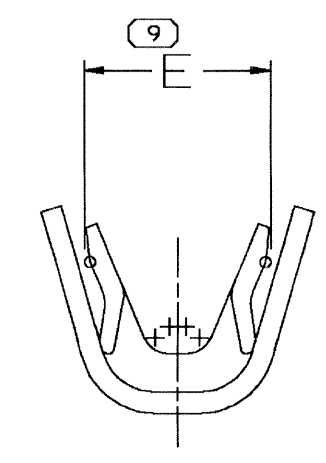

CARRIER STRIP VIEW  
SCALE 2:1

TYPE 102  
SAME AS TYPE 101  
EXCEPT AS SHOWN

TYPE 103  
SAME AS TYPE 101  
EXCEPT AS SHOWN

Type 101

WING CONST I

WING CONST II

TEMPORARY  
PRODUCTION PRINT  
C/N 249493  
APPROVED BY: [Signature] DATE: 12-1-03  
APPROVED BY: [Signature] DATE: 12-1-11

- NOTES
- UNLESS OTHERWISE SPECIFIED AND/OR INDICATED: DIMENSIONS ARE TO FACE OF VIEW SHOWN AND AUTOMATICALLY ROUNDED BY COMPUTER FOR INSPECTION. (SEE MATH MODEL FOR PRECISE DIMENSIONS.) FOR ALL OTHER DIMENSIONS NOT SHOWN BUT REQUIRED FOR TOOL BUILD, SEE MATH MODEL FOR PRECISE TOOL PATH DATA.
  - MATING COMPONENTS OR EQUIVALENT: TERMINAL 12015823

NAME: TERM M/P 280 SER

PART NUMBER: 1202,0114

SHEET 1 OF 2

SIZE: A0

1:10 SCALE

DELPHI PACKARD ELECTRIC SYSTEMS