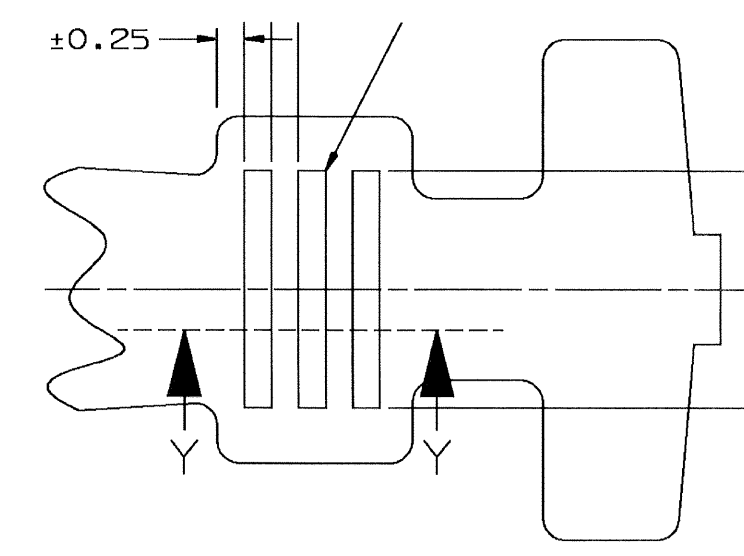

SYMBOL DEFINITION		MISSING NUMBERS	
THE NUMBER INSIDE THE SYMBOL CORRESPONDS TO THE NUMBER ON THE INSPECTION REPORT FOR THIS DRAWING/PART NUMBER	TOTAL NO. OF SYMBOLS ON DRAWING	15	
	LAST NO. USED	17	

DATE	SYM	REVISION RECORD	AUTH	DR	CK
14AP97		ALL PARTS - REDRAWN WITH NO PHYSICAL CHANGE - NO REV UPDATE REQ'D			
14AP97		15318038, 15318039 & 15318040 - RELEASED TO REV "A"			
15NO98		ALL PARTS - REDRAWN TO PD AND REVISED - REV LEVELS ADVANCED			
		All active parts - view types specific to part			

CARRIER STRIP VIEW  
SCALE 2:1

TYPE 102  
SAME AS TYPE 101  
EXCEPT AS SHOWN

TYPE 103  
SAME AS TYPE 101  
EXCEPT AS SHOWN

Type 101

WING CONST I

WING CONST II

TEMPORARY  
PRODUCTION PRINT  
C/N 249493  
APPROVED BY: [Signature] DATE: 12-1-03  
APPROVED BY: [Signature] DATE: 12-1-11

- NOTES
- UNLESS OTHERWISE SPECIFIED AND/OR INDICATED: DIMENSIONS ARE TO FACE OF VIEW SHOWN AND AUTOMATICALLY ROUNDED BY COMPUTER FOR INSPECTION. (SEE MATH MODEL FOR PRECISE DIMENSIONS.) FOR ALL OTHER DIMENSIONS NOT SHOWN BUT REQUIRED FOR TOOL BUILD, SEE MATH MODEL FOR PRECISE TOOL PATH DATA.
  - MATING COMPONENTS OR EQUIVALENT: TERMINAL 12015823

NAME: TERM M/P 280 SER

PART NUMBER: 1202,0114

SHEET 1 OF 2

SIZE: A0

1:10 SCALE

DELPHI PACKARD ELECTRIC SYSTEMS