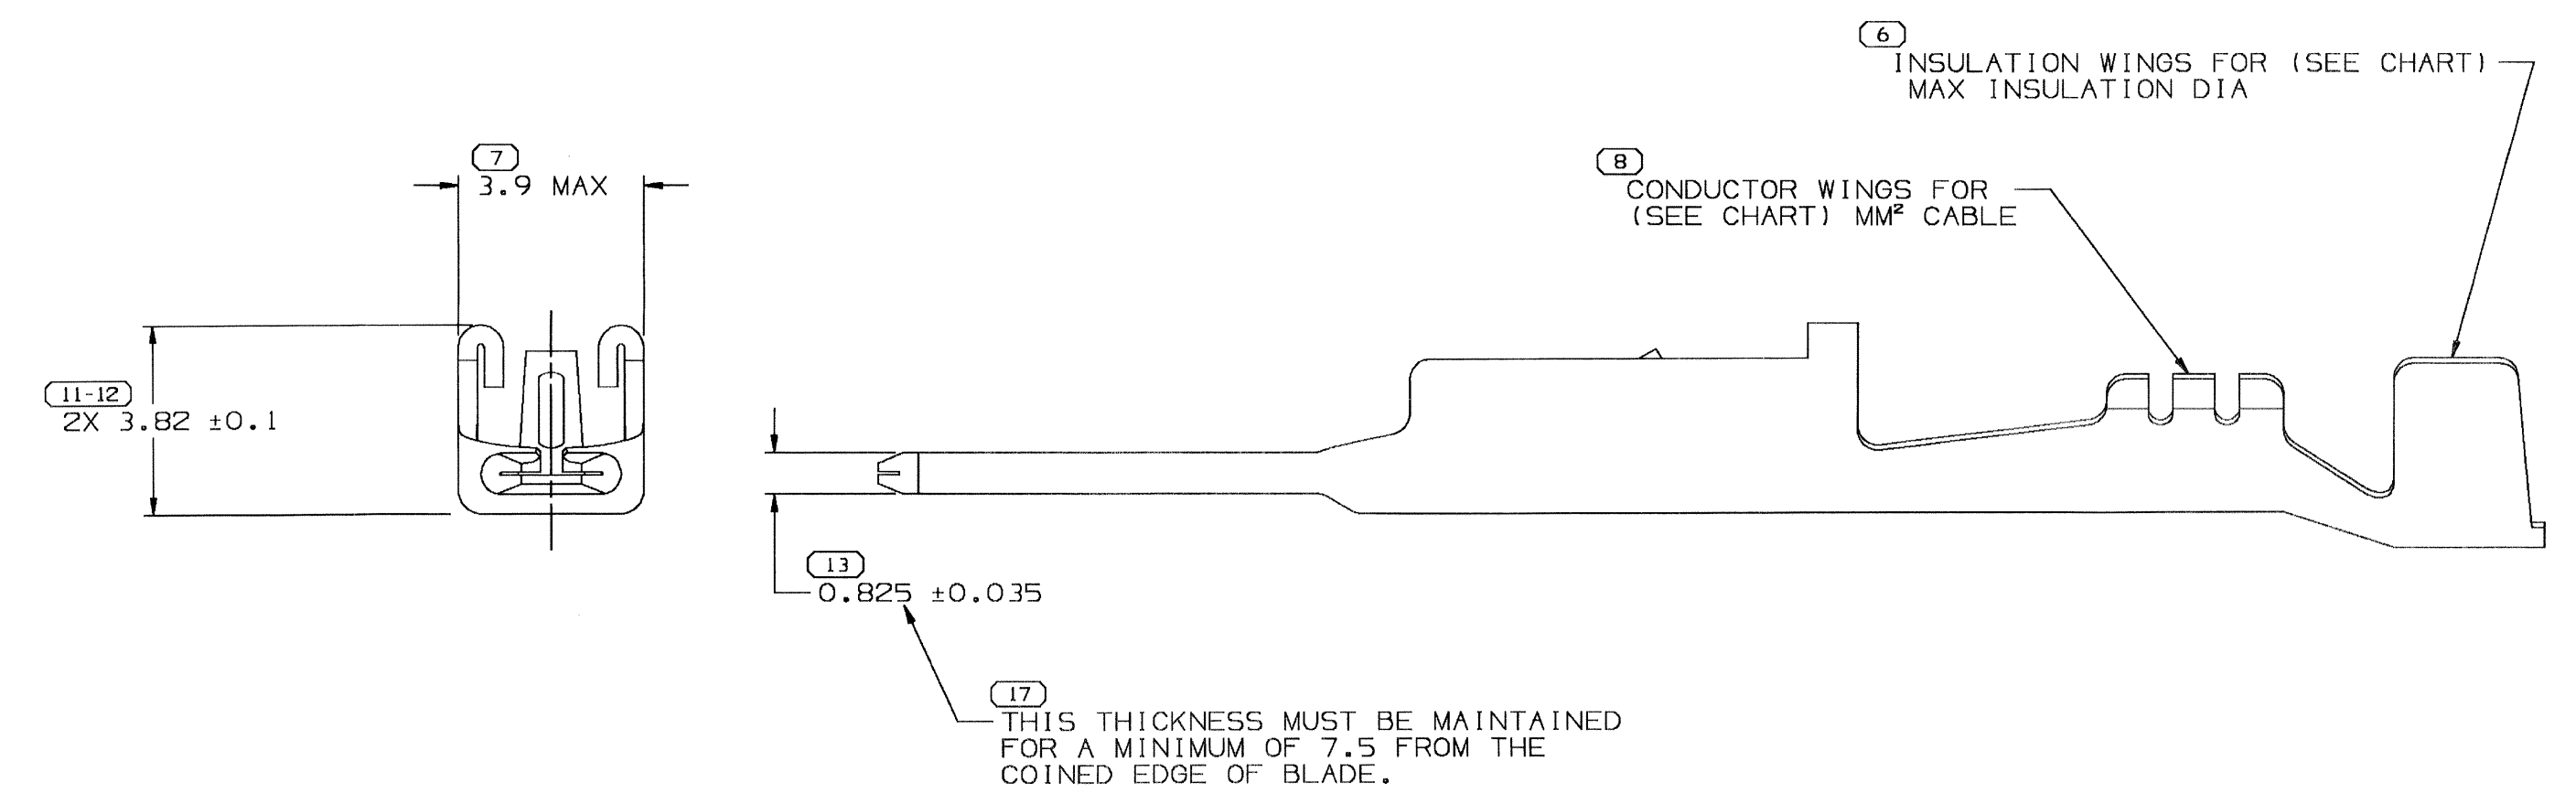

SYMBOL DEFINITION		MISSING NUMBERS	
THE NUMBER INSIDE THE SYMBOL CORRESPONDS TO THE NUMBER ON THE INSPECTION REPORT FOR THIS DRAWING/PART NUMBER	TOTAL NO. OF SYMBOLS ON DRAWING	15	
	LAST NO. USED	17	

DATE	SYM	REVISION RECORD	AUTH	DR	CK
14AP97		ALL PARTS - REDRAWN WITH NO PHYSICAL CHANGE - NO REV UPDATE REQ'D			
14AP97		15318038, 15318039 & 15318040 - RELEASED TO REV "A"			
15NO98		ALL PARTS - REDRAWN TO PD AND REVISED - REV LEVELS ADVANCED			
		All active parts - view types specific to part			

CARRIER STRIP VIEW  
SCALE 2:1

TYPE 102  
SAME AS TYPE 101  
EXCEPT AS SHOWN

TYPE 103  
SAME AS TYPE 101  
EXCEPT AS SHOWN

Type 101

WING CONST I

WING CONST II

TEMPORARY  
PRODUCTION PRINT  
C/N 249493  
APPROVED BY: [Signature] DATE: 12-1-03  
APPROVED BY: [Signature] DATE: 12-1-11

- NOTES
- UNLESS OTHERWISE SPECIFIED AND/OR INDICATED: DIMENSIONS ARE TO FACE OF VIEW SHOWN AND AUTOMATICALLY ROUNDED BY COMPUTER FOR INSPECTION. (SEE MATH MODEL FOR PRECISE DIMENSIONS.) FOR ALL OTHER DIMENSIONS NOT SHOWN BUT REQUIRED FOR TOOL BUILD, SEE MATH MODEL FOR PRECISE TOOL PATH DATA.
  - MATING COMPONENTS OR EQUIVALENT: TERMINAL 12015823

NAME: TERM M/P 280 SER

PART NUMBER: 1202,0114

SHEET 1 OF 2

SIZE: A0

1:10 SCALE

DELPHI PACKARD ELECTRIC SYSTEMS