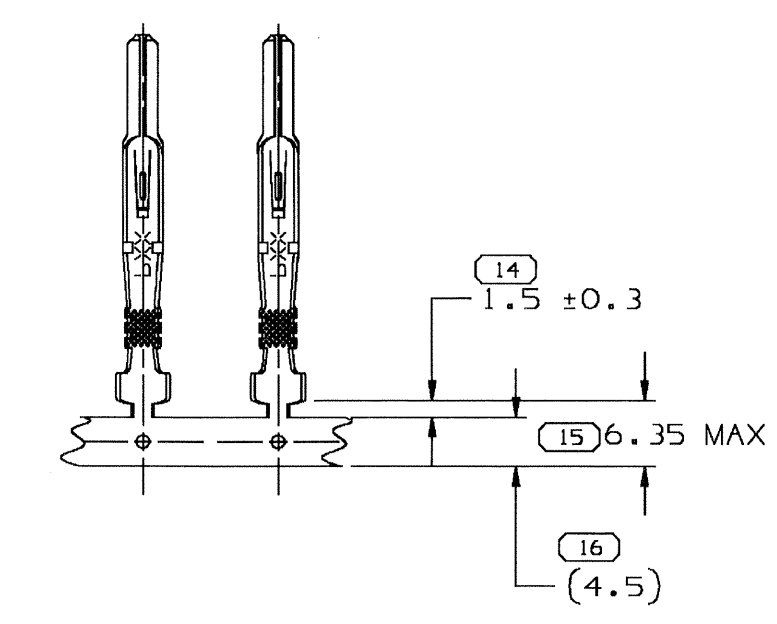

SYMBOL DEFINITION		MISSING NUMBERS	
THE NUMBER INSIDE THE SYMBOL CORRESPONDS TO THE NUMBER ON THE INSPECTION REPORT FOR THIS DRAWING/PART NUMBER	TOTAL NO. OF SYMBOLS ON DRAWING	15	
	LAST NO. USED	17	

DATE	SYM	REVISION RECORD	AUTH	DR	CK
14AP97		ALL PARTS - REDRAWN WITH NO PHYSICAL CHANGE - NO REV UPDATE REQ'D			
14AP97		15318038, 15318039 & 15318040 - RELEASED TO REV "A"			
15NO98		ALL PARTS - REDRAWN TO PD AND REVISED - REV LEVELS ADVANCED			
		All active parts - view types specific to part			

CARRIER STRIP VIEW  
SCALE 2:1

TYPE 102  
SAME AS TYPE 101  
EXCEPT AS SHOWN

TYPE 103  
SAME AS TYPE 101  
EXCEPT AS SHOWN

Type 101

WING CONST I

WING CONST II

TEMPORARY  
PRODUCTION PRINT  
C/N 249493  
APPROVED BY: [Signature] DATE: 12-1-03  
APPROVED BY: [Signature] DATE: 12-1-11

- NOTES
- UNLESS OTHERWISE SPECIFIED AND/OR INDICATED: DIMENSIONS ARE TO FACE OF VIEW SHOWN AND AUTOMATICALLY ROUNDED BY COMPUTER FOR INSPECTION. (SEE MATH MODEL FOR PRECISE DIMENSIONS.) FOR ALL OTHER DIMENSIONS NOT SHOWN BUT REQUIRED FOR TOOL BUILD, SEE MATH MODEL FOR PRECISE TOOL PATH DATA.
  - MATING COMPONENTS OR EQUIVALENT: TERMINAL 12015823

NAME: TERM M/P 280 SER

PART NUMBER: 1202,0114

SHEET 1 OF 2

SIZE: A0

1:10 SCALE

DELPHI PACKARD ELECTRIC SYSTEMS