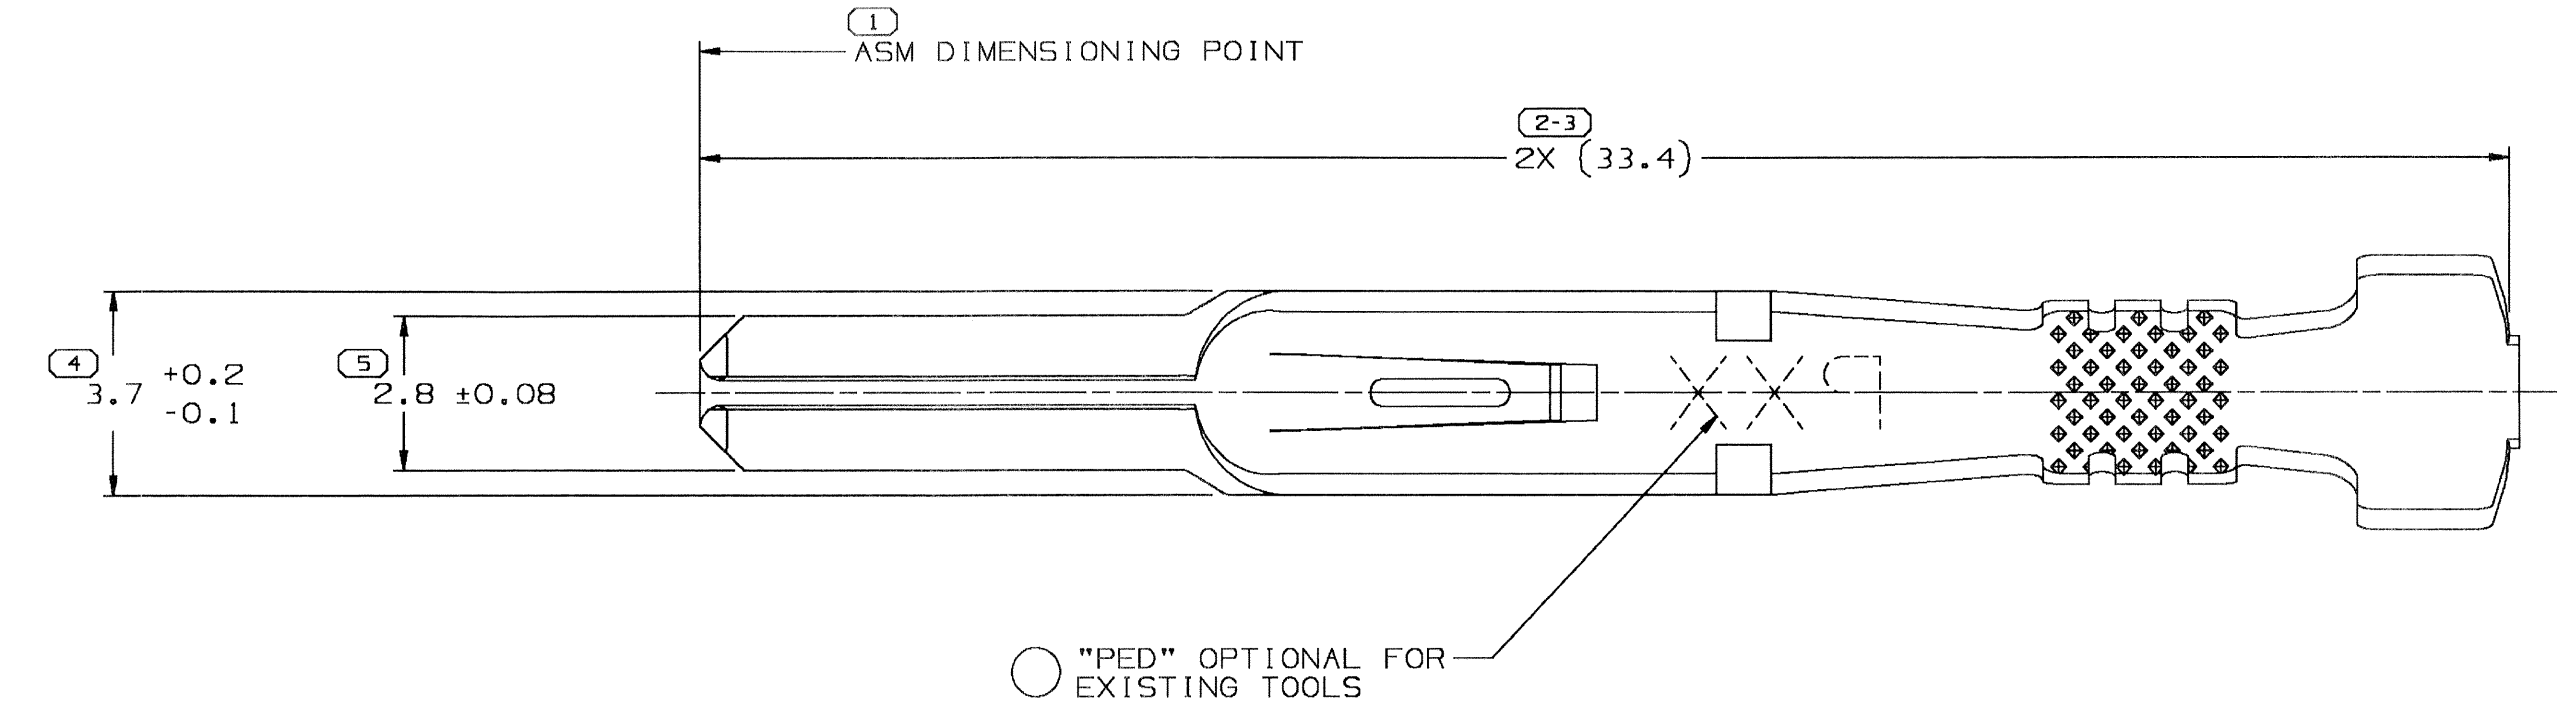

SYMBOL DEFINITION		MISSING NUMBERS	
THE NUMBER INSIDE THE SYMBOL CORRESPONDS TO THE NUMBER ON THE INSPECTION REPORT FOR THIS DRAWING/PART NUMBER	TOTAL NO. OF SYMBOLS ON DRAWING	15	
	LAST NO. USED	17	

DATE	SYM	REVISION RECORD	AUTH	DR	CK
14AP97		ALL PARTS - REDRAWN WITH NO PHYSICAL CHANGE - NO REV UPDATE REQ'D			
14AP97		15318038, 15318039 & 15318040 - RELEASED TO REV "A"			
15NO98		ALL PARTS - REDRAWN TO PD AND REVISED - REV LEVELS ADVANCED			
		All active parts - view types specific to part			

CARRIER STRIP VIEW  
SCALE 2:1

TYPE 102  
SAME AS TYPE 101  
EXCEPT AS SHOWN

TYPE 103  
SAME AS TYPE 101  
EXCEPT AS SHOWN

Type 101

WING CONST I

WING CONST II

TEMPORARY  
PRODUCTION PRINT  
C/N 249493  
APPROVED BY: [Signature] DATE: 12-1-03  
APPROVED BY: [Signature] DATE: 12-1-11

- NOTES
- UNLESS OTHERWISE SPECIFIED AND/OR INDICATED: DIMENSIONS ARE TO FACE OF VIEW SHOWN AND AUTOMATICALLY ROUNDED BY COMPUTER FOR INSPECTION. (SEE MATH MODEL FOR PRECISE DIMENSIONS.) FOR ALL OTHER DIMENSIONS NOT SHOWN BUT REQUIRED FOR TOOL BUILD, SEE MATH MODEL FOR PRECISE TOOL PATH DATA.
  - MATING COMPONENTS OR EQUIVALENT: TERMINAL 12015823

NAME: TERM M/P 280 SER

PART NUMBER: 1202,0114

SHEET 1 OF 2

SIZE: A0

1:10 SCALE

DELPHI PACKARD ELECTRIC SYSTEMS