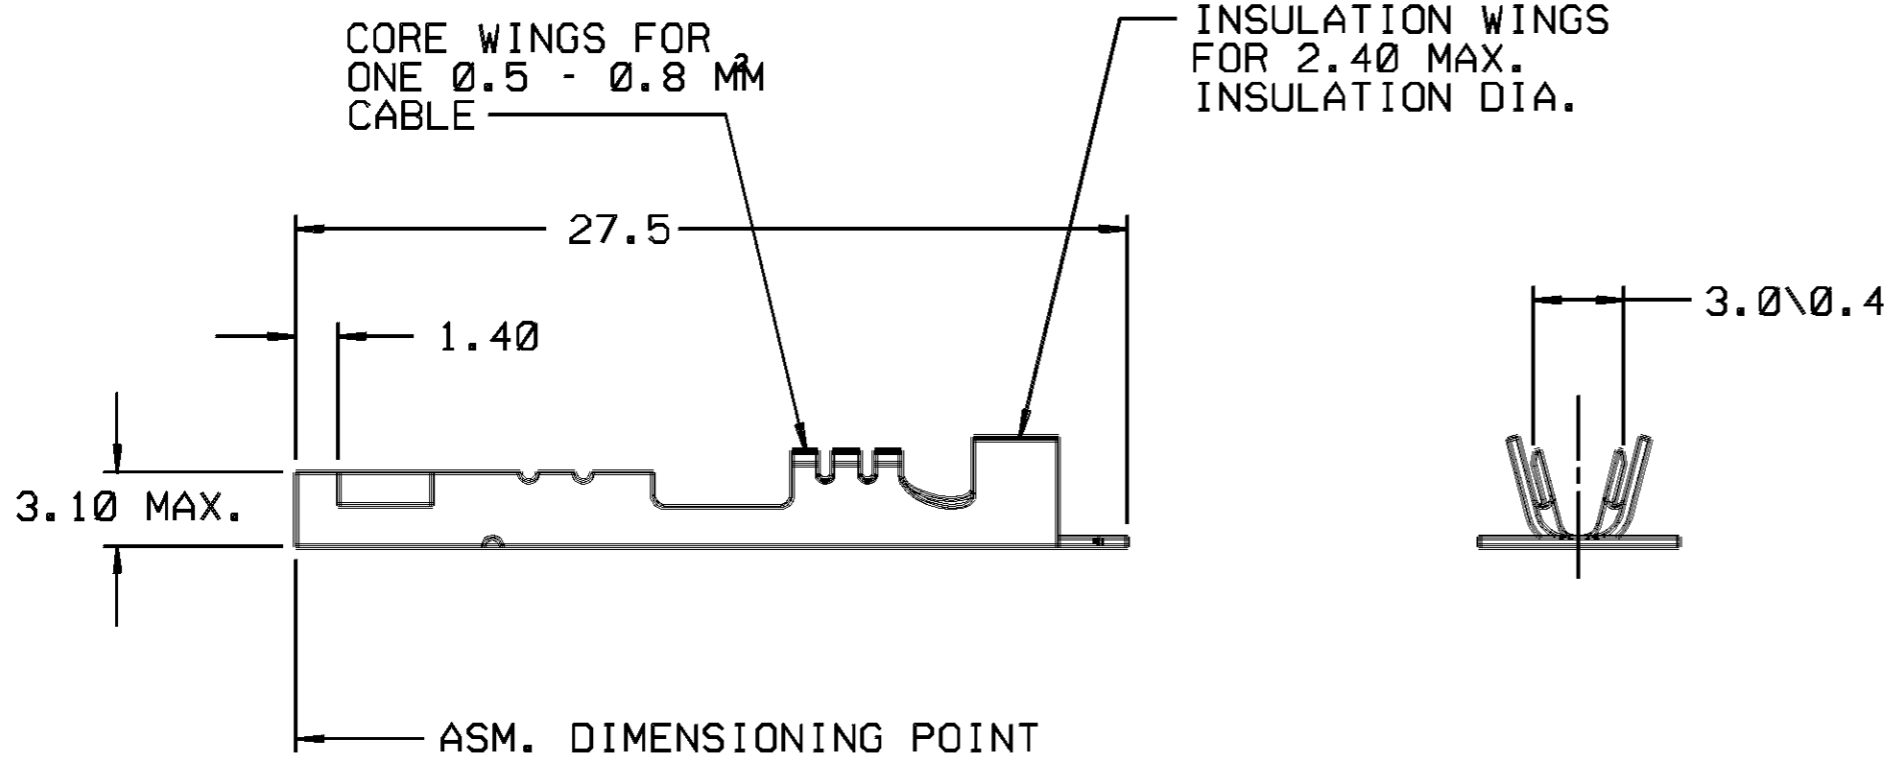

PACKARD ELECTRIC DIVISION  
GENERAL MOTORS CORPORATION  
WARREN, OHIO

- NOTES — 1. TERMINAL TO BE USED IN 12015119 CONNECTOR OR EQUIVALENT.  
2. "PXX" INDICATES "P" PLUS LAST TWO DIGITS OF MAKE SERIES NUMBER (P01, P02, P03, ETC.)

DATE	SYM	REVISION RECORD	AUTHORITY	DR	CK
27JN89	—	REDRAWN - ADDED "SEE NOTE *2",			
		NOTES 1 & 2; REVISION LEVEL			
		REMAINS AT "C".	127156	BDG	

PED / INTRGRAPH. MICROSTATION		FILE SPEC: ****USER**** DGN*SPECIFICATION***** *****SYTIME*****
THIRD ANGLE PROJECTION		<b>METRIC</b> DIMENSIONS ARE IN MILLIMETERS UNLESS OTHERWISE SPECIFIED.
CODE NO. 6900	TOLERANCE UNLESS OTHERWISE SPECIFIED DECIMAL: ANGULAR ±2° ONE PLACE ± 0.3 TWO PLACE ± 0.15	
Q.C.	DR. JEFF PUMPHREY 11JA83	
DWG. DATE 11JA83	SCALE NONE	CK. DAVE BOCK DATE 28JA83
REFERENCE NO. 12015157	SHT. *1 "D" SIZE	APPR. R.D. KEARNS DATE 03FE83
MATERIAL SPEC. 0.32 THK TIN BRASS - TIN PLATED		
NAME TERM P/C EDGBD STD		
PART NO. 1204 0511	SIZE <b>B</b>	
OUTLINE DRAWING		