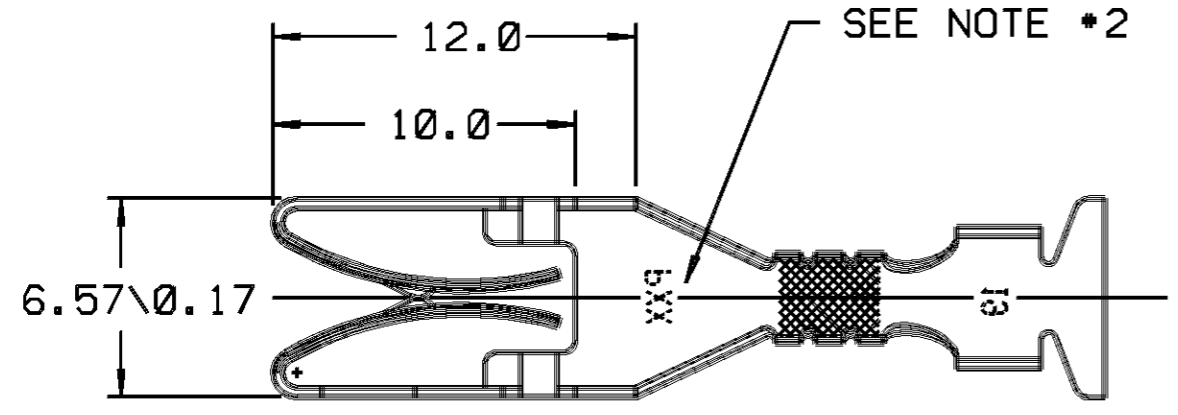

PACKARD ELECTRIC DIVISION  
GENERAL MOTORS CORPORATION  
WARREN, OHIO

- NOTES — 1. TERMINAL TO BE USED IN 12015119 CONNECTOR OR EQUIVALENT.  
2. "PXX" INDICATES "P" PLUS LAST TWO DIGITS OF MAKE SERIES NUMBER (P01, P02, P03, ETC.)

DATE	SYM	REVISION RECORD	AUTHORITY	DR	CK
27JN89	—	REDRAWN - ADDED "SEE NOTE *2",			
		NOTES 1 & 2; REVISION LEVEL			
		REMAINS AT "C".	127156	BDG	

PED / INTRGRAPH. MICROSTATION		FILE SPEC: ****USER**** DGN*SPECIFICATION***** *****SYTIME*****
THIRD ANGLE PROJECTION		<b>METRIC</b> DIMENSIONS ARE IN MILLIMETERS UNLESS OTHERWISE SPECIFIED.
CODE NO. 6900	TOLERANCE UNLESS OTHERWISE SPECIFIED DECIMAL: ANGULAR ±2° ONE PLACE ± 0.3 TWO PLACE ± 0.15	
Q.C.	DR. JEFF PUMPHREY 11JA83	
DWG. DATE 11JA83	SCALE NONE	CK. DAVE BOCK DATE 28JA83
REFERENCE NO. 12015157	SHT. *1 "D" SIZE	APPR. R.D. KEARNS DATE 03FE83
MATERIAL SPEC. 0.32 THK TIN BRASS - TIN PLATED		
NAME TERM P/C EDGBD STD		
PART NO. 1204 0511	SIZE <b>B</b>	
OUTLINE DRAWING		