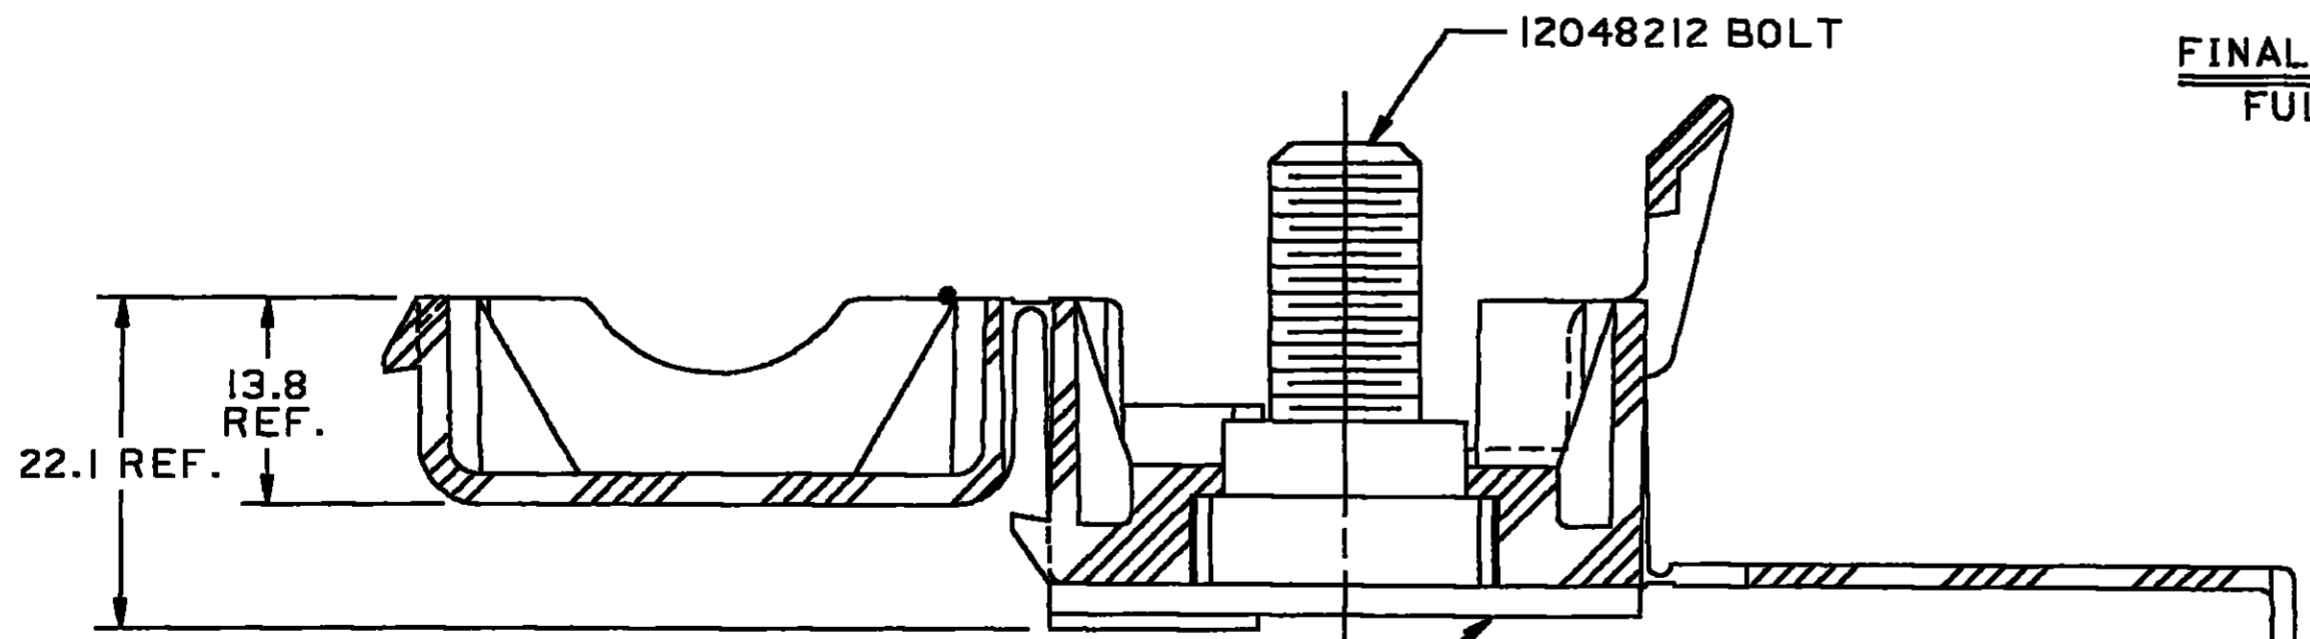

FINAL ASSEMBLY
FULL SIZE

SECTION A-A

DATE	SYM	REVISION RECORD	AUTH	DR	CK
10AU83	A	RELEASED	83005	DT	
22JN84	B	CONN. WAS 12041317; BOLT WAS 12020096			RLS
22JA87		REVISED DIMS. 5 PLCS.	111594	CDH	TM
01SE87		REVISED PICTURE.	115465	JP	JC
23AU89	BI	REVISED DIMENSION, NAME & REMOVED "PATENT PENDING"	129048	DT	DT

DRAWING NO.
1204 1318

C06D2109

METRIC		THIRD ANGLE PROJECTION	
DIMENSIONS ARE IN MILLIMETERS UNLESS OTHERWISE SPECIFIED			
CODE NO.	6900	TOLERANCE UNLESS OTHERWISE SPECIFIED	ANGULAR ± 2°
QC -C-5126	SCALE 2:1	DECIMAL: ONE PLACE ± 0.3 TWO PLACE ± 0.15	
DWG. DATE 10AU83	DR. <i>David M. Patcher</i>	CK. D.E. THIRY	DATE 10AU83
REFERENCE NO. CD.A.12041318	APPR. F. MLAKAR	APPR. A.B. WICKHOLTZICK	DATE 29AU84
MATERIAL SPEC.			
NAME ASM CONN REMOTE ACCESS			
PART NO. 1204 1318			SIZE C