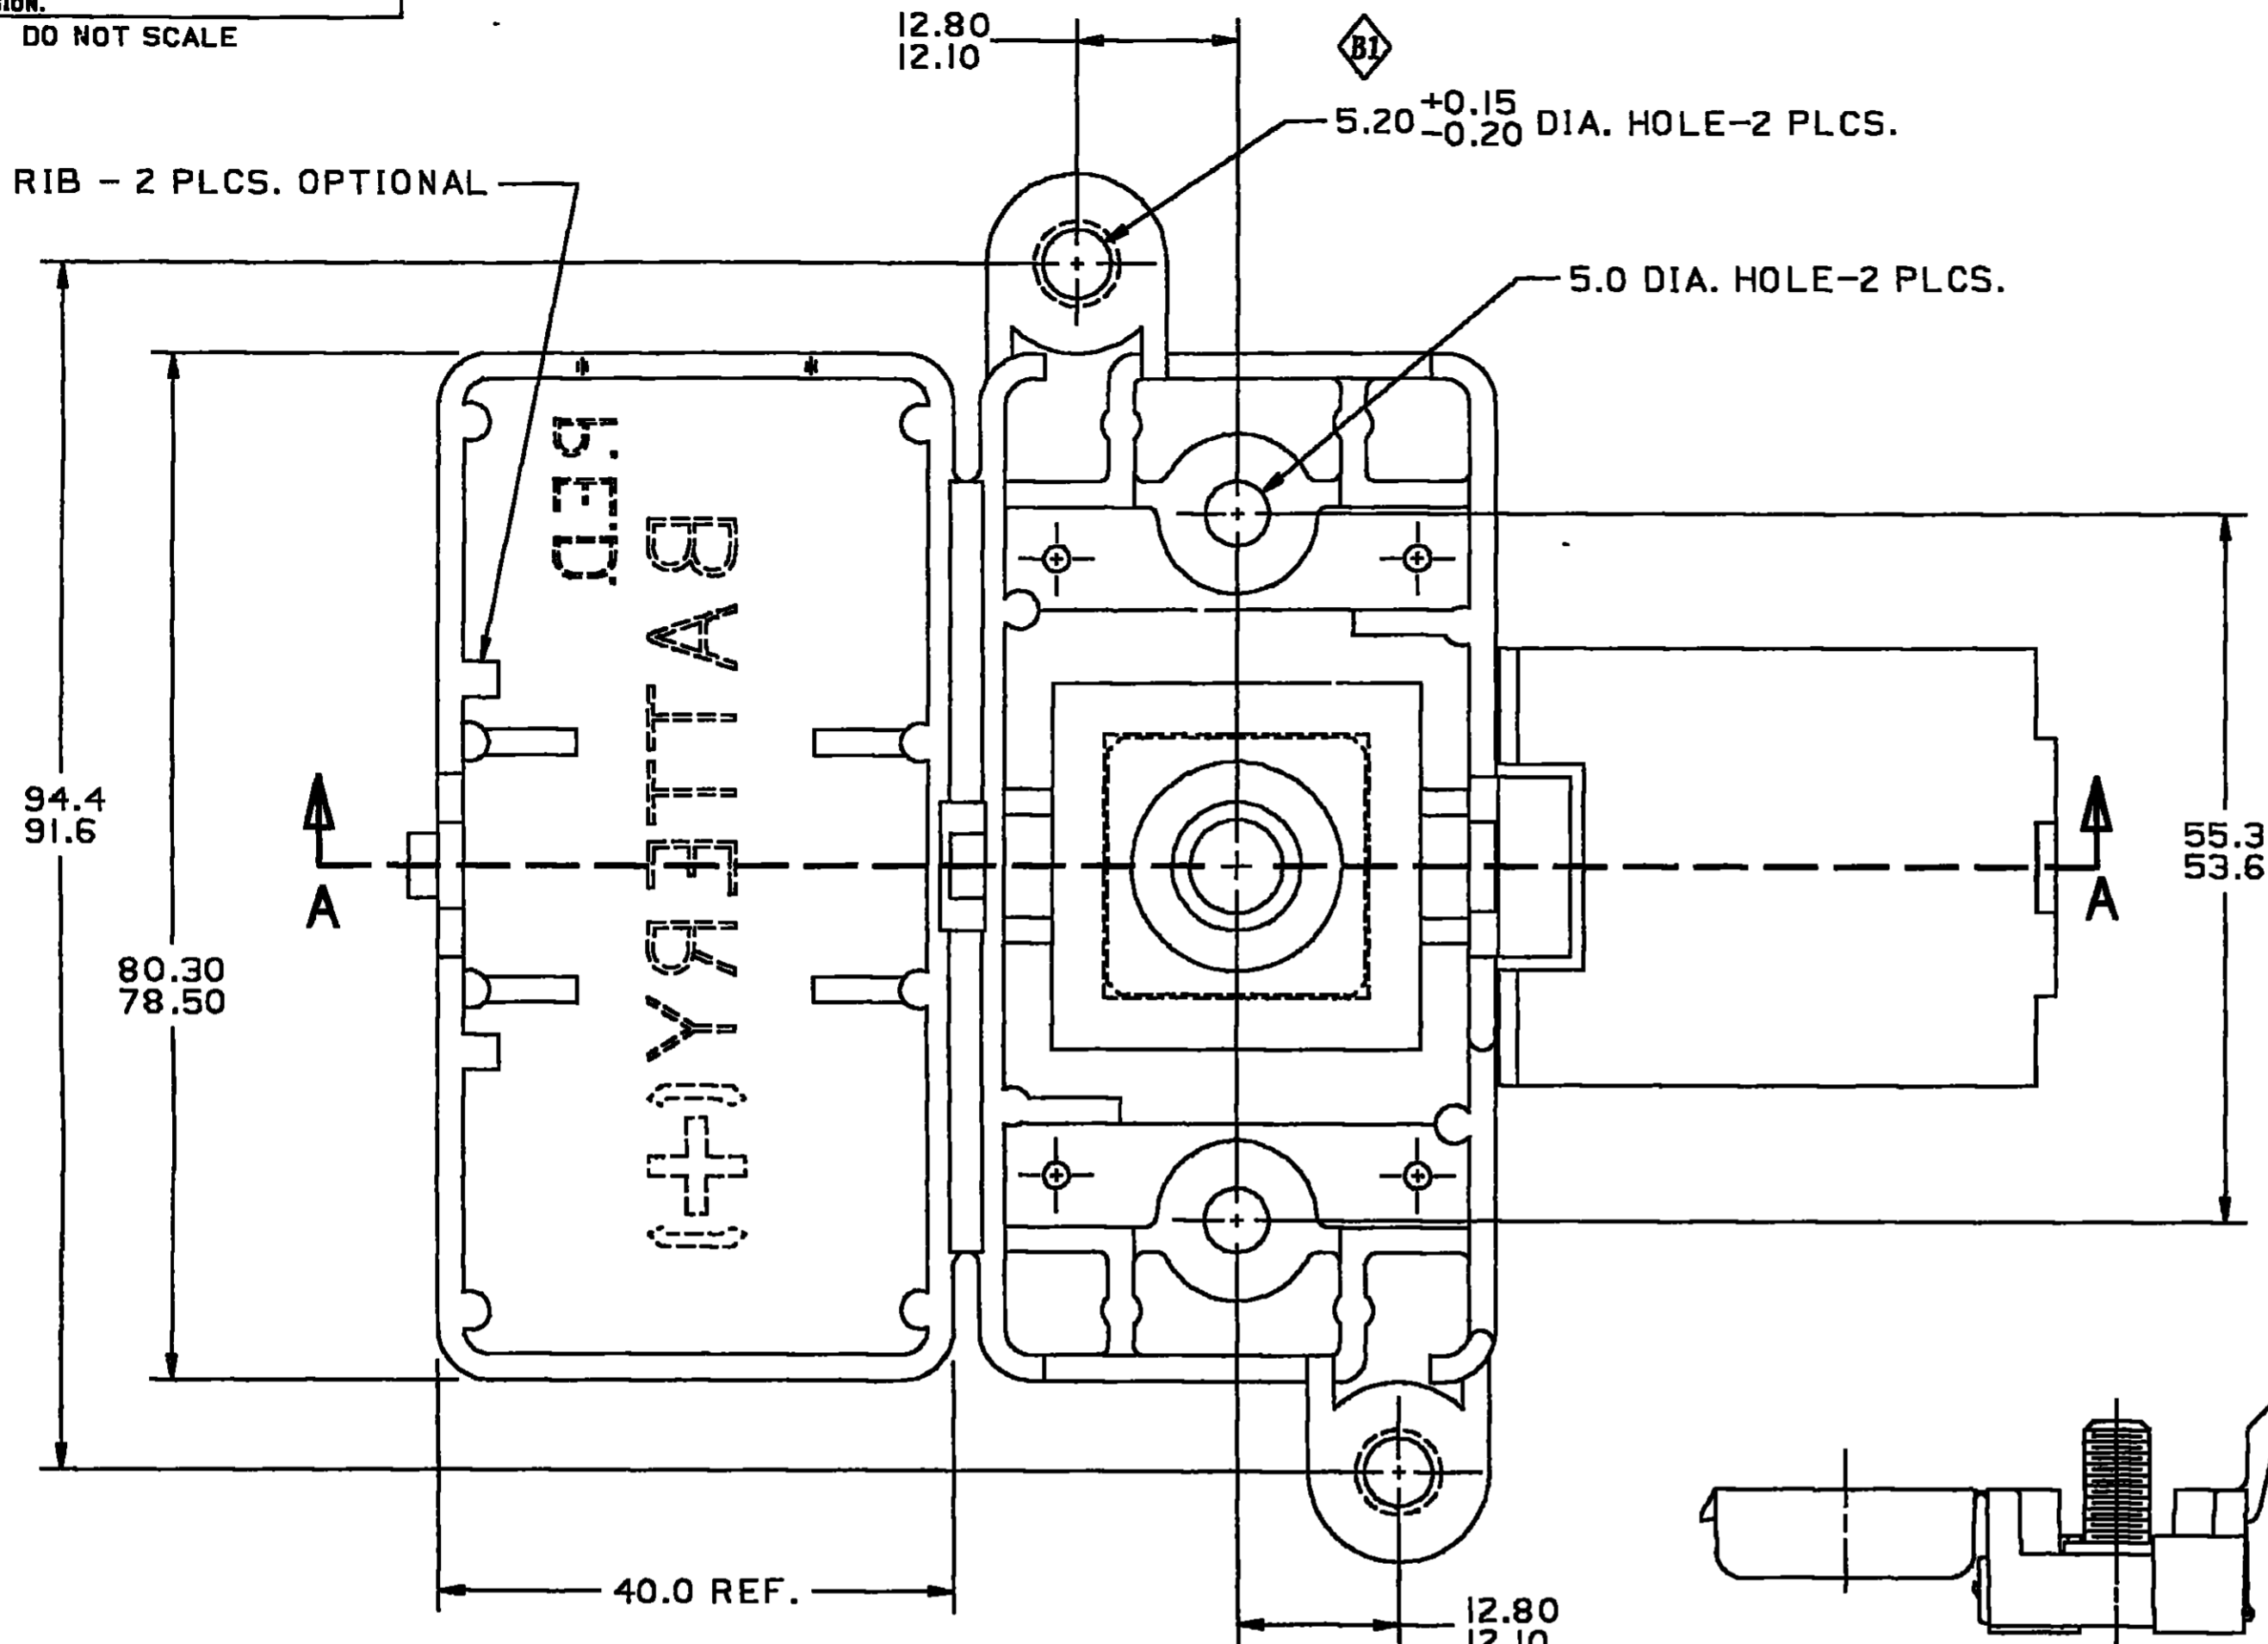

FINAL ASSEMBLY
FULL SIZE

SECTION A-A

DATE	SYM	REVISION RECORD	AUTH	DR	CK
10AU83	A	RELEASED	83005	DT	
22JN84	B	CONN. WAS 12041317; BOLT WAS 12020096			RLS
22JA87		REVISED DIMS. 5 PLCS.	111594	CDH	TM
01SE87		REVISED PICTURE.	115465	JP	JC
23AU89	BI	REVISED DIMENSION, NAME & REMOVED "PATENT PENDING"	129048	DT	DT

DRAWING NO.
1204 1318

C06D2109

METRIC		THIRD ANGLE PROJECTION	
DIMENSIONS ARE IN MILLIMETERS UNLESS OTHERWISE SPECIFIED			
CODE NO.	6900	TOLERANCE UNLESS OTHERWISE SPECIFIED	ANGULAR ± 2°
QC -C-5126	SCALE 2:1	DECIMAL: ONE PLACE ± 0.3 TWO PLACE ± 0.15	
DWG. DATE 10AU83	DR. <i>David M. Patcher</i>	CK. D.E. THIRY	DATE 10AU83
REFERENCE NO. CD.A.12041318	APPR. F. MLAKAR	APPR. A.B. WICKHOLTZICK	DATE 29AU84
MATERIAL SPEC.			
NAME ASM CONN REMOTE ACCESS			
PART NO. 1204 1318			SIZE C