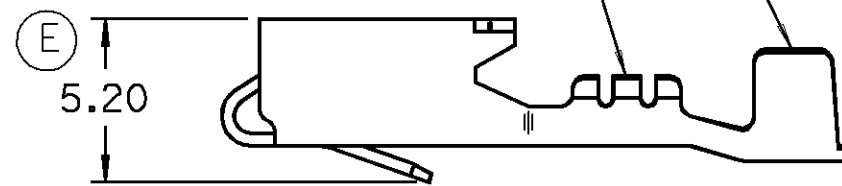

PART NO.
1205 2225

INSULATION WINGS FOR
2.51 MM MAX. INSUL. DIA.

CONDUCTOR WINGS FOR
Ø.5-Ø.35 MM CABLE

WARNING
GEOMETRY MAY NOT BE
DRAWN TO SCALE

DATE	SYM	REVISION RECORD	AUTHORITY	DR	CK
18JL88	—	REDRAWN & REVISED - REV. LEVEL			
		REMAINS AT "A"	120124	AL	DKS
18JL88	B	PICTURE REVISED	120125	AL	DKS
18JL88	C	PICTURE REVISED	120126	AL	DKS
17AP90	D	REVISED GRAPHICS	133265	JC	JC
30JN93	E	REVISED GRAPHICS - 5.20 WAS 5.40	154898	RLB	BKD