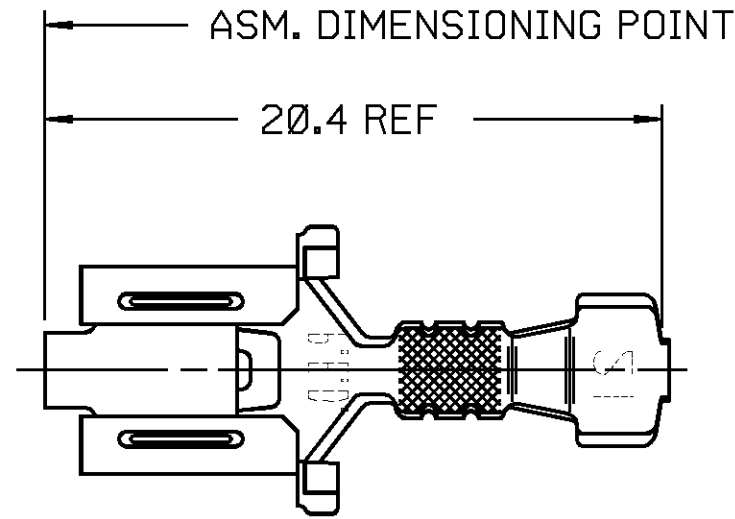

PART NO.
1205 2225

INSULATION WINGS FOR
2.51 MM MAX. INSUL. DIA.

CONDUCTOR WINGS FOR
Ø.5-Ø.35 MM CABLE

WARNING
GEOMETRY MAY NOT BE
DRAWN TO SCALE

DATE	SYM	REVISION RECORD	AUTHORITY	DR	CK
18JL88	—	REDRAWN & REVISED - REV. LEVEL			
		REMAINS AT "A"	120124	AL	DKS
18JL88	B	PICTURE REVISED	120125	AL	DKS
18JL88	C	PICTURE REVISED	120126	AL	DKS
17AP90	D	REVISED GRAPHICS	133265	JC	JC
30JN93	E	REVISED GRAPHICS - 5.20 WAS 5.40	154898	RLB	BKD

PED/INTEGRATED <small>EMS</small>		FILE SPEC: ****USER**** DGN SPECIFICATION***** *****SYTIME*****
THIRD ANGLE PROJECTION		METRIC DIMENSIONS ARE IN MILLIMETERS UNLESS OTHERWISE SPECIFIED.
CODE NO.	6900	TOLERANCE UNLESS OTHERWISE SPECIFIED DECIMAL: ANGULAR ±2° ONE PLACE ± 0.3 TWO PLACE ± 0.15
Q.C.		DR. STEVE MARZO 30DE85
DWG. DATE	30DE85	SCALE NONE
EST. NO.		CK. F. HESTON DATE 09JA86
REFERENCE NO.	12015135 "E" SIZE	APPR. J.S. PENNEY DATE 24JA86
MATERIAL SPEC.	0.406 THK. TIN BRASS-TIN PLATED	
NAME	TERM F M/P 630 SPL	
PART NO.	1205 2225	SIZE B
	OUTLINE DRAWING	