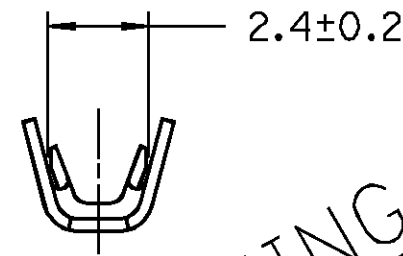

PART NO.
1205 2225

INSULATION WINGS FOR
2.51 MM MAX. INSUL. DIA.

CONDUCTOR WINGS FOR
Ø.5-Ø.35 MM CABLE

WARNING
GEOMETRY MAY NOT BE
DRAWN TO SCALE

DATE	SYM	REVISION RECORD	AUTHORITY	DR	CK
18JL88	—	REDRAWN & REVISED - REV. LEVEL			
		REMAINS AT "A"	120124	AL	DKS
18JL88	B	PICTURE REVISED	120125	AL	DKS
18JL88	C	PICTURE REVISED	120126	AL	DKS
17AP90	D	REVISED GRAPHICS	133265	JC	JC
30JN93	E	REVISED GRAPHICS - 5.20 WAS 5.40	154898	RLB	BKD

PED/INTEGRATED <small>EMS</small>		FILE SPEC: ****USER**** DGN SPECIFICATION***** *****SYTIME*****
THIRD ANGLE PROJECTION		METRIC DIMENSIONS ARE IN MILLIMETERS UNLESS OTHERWISE SPECIFIED.
CODE NO.	6900	TOLERANCE UNLESS OTHERWISE SPECIFIED DECIMAL: ANGULAR ±2° ONE PLACE ± 0.3 TWO PLACE ± 0.15
Q.C.		DR. STEVE MARZO 30DE85
DWG. DATE	30DE85	SCALE NONE
EST. NO.		CK. F. HESTON DATE 09JA86
REFERENCE NO.	12015135 "E" SIZE	APPR. J.S. PENNEY DATE 24JA86
MATERIAL SPEC.	0.406 THK. TIN BRASS-TIN PLATED	
NAME	TERM F M/P 630 SPL	
PART NO.	1205 2225	SIZE B
	OUTLINE DRAWING	