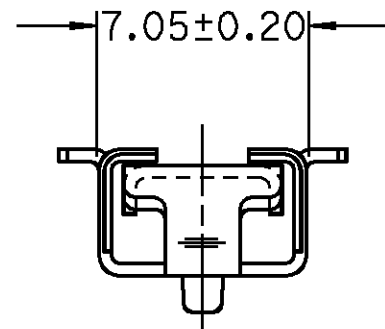

PART NO.
1205 2225

INSULATION WINGS FOR
2.51 MM MAX. INSUL. DIA.

CONDUCTOR WINGS FOR
Ø.5-Ø.35 MM CABLE

WARNING
GEOMETRY MAY NOT BE
DRAWN TO SCALE

DATE	SYM	REVISION RECORD	AUTHORITY	DR	CK
18JL88	—	REDRAWN & REVISED - REV. LEVEL			
		REMAINS AT "A"	120124	AL	DKS
18JL88	B	PICTURE REVISED	120125	AL	DKS
18JL88	C	PICTURE REVISED	120126	AL	DKS
17AP90	D	REVISED GRAPHICS	133265	JC	JC
30JN93	E	REVISED GRAPHICS - 5.20 WAS 5.40	154898	RLB	BKD

PED/INTEGRATED <small>EMS</small>		FILE SPEC: ****USER**** DGN SPECIFICATION***** *****SYTIME*****
THIRD ANGLE PROJECTION		METRIC DIMENSIONS ARE IN MILLIMETERS UNLESS OTHERWISE SPECIFIED.
CODE NO.	6900	TOLERANCE UNLESS OTHERWISE SPECIFIED DECIMAL: ANGULAR ±2° ONE PLACE ± 0.3 TWO PLACE ± 0.15
Q.C.		DR. STEVE MARZO 30DE85
DWG. DATE	30DE85	SCALE NONE
EST. NO.		CK. F. HESTON DATE 09JA86
REFERENCE NO.	12015135 "E" SIZE	APPR. J.S. PENNEY DATE 24JA86
MATERIAL SPEC.	0.406 THK. TIN BRASS-TIN PLATED	
NAME	TERM F M/P 630 SPL	
PART NO.	1205 2225	SIZE B
	OUTLINE DRAWING	