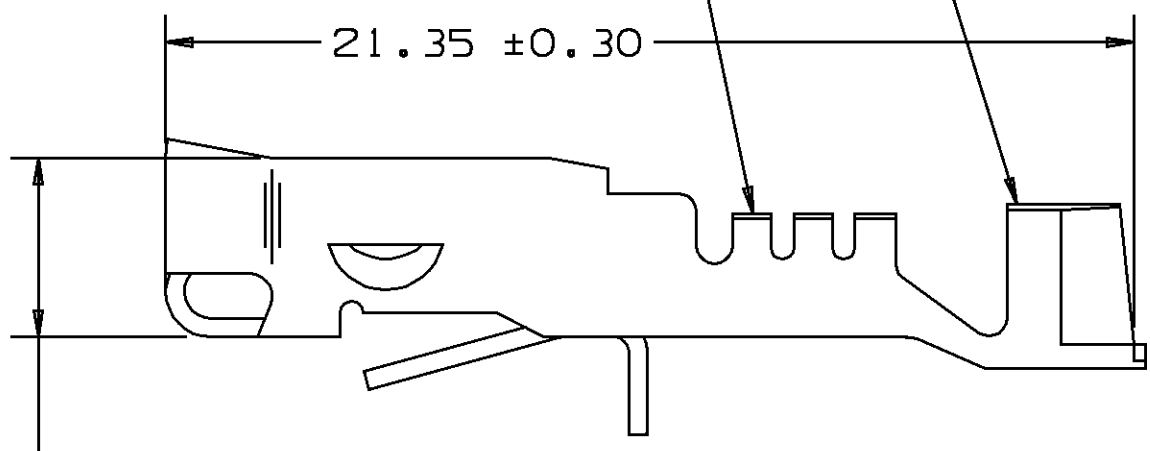

ENTRANCE

3.30  
MIN

21.35 ± 0.30

3.2 ± 0.4

3.95 ± 0.10

		<b>METRIC</b> DIMENSIONS ARE IN MILLIMETERS UNLESS OTHERWISE SPECIFIED	
THIRD ANGLE PROJECTION			
CODE NO 6900		TOLERANCE UNLESS OTHERWISE SPECIFIED DECIMAL: ANGULAR ± 2° ONE PLACE ± 0.3 TWO PLACE ± 0.15	
DWG DATE	20N092	DR	JOE SUDIK 20N092
SCALE	NONE	CK	TOM MUDREY 14DE92
REFERENCE NO	12124697 SHT #4	APPR	JAY SLUSS 15DE92
MATERIAL SPEC .406 THK TIN PLATED BeCu			
NAME TERM F M/P 280 P2S			
PART NUMBER		SIZE	
1212 4639		A3	
OUTLINE DRAWING			