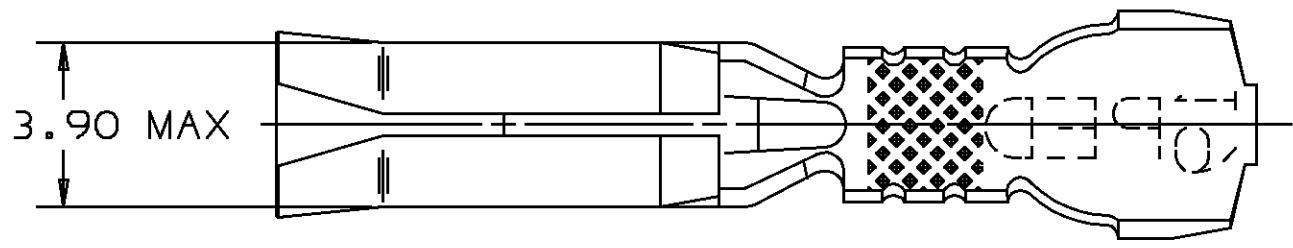

D THIS DRAWING AND DESIGN HEREON CONSTITUTES A PROPRIETARY DESIGN OF PACKARD ELECTRIC DIVISION AND IS NOT TO BE DUPLICATED OR REPRODUCED WITHOUT AUTHORITY OF PACKARD ELECTRIC DIVISION

DO NOT SCALE

PART NO
1212 4639

DATE	SYM	REVISION RECORD	AUTH	DR	CK
20N092	A	RELEASED	920005	JS	TM
11AU93	—	REVISED MAT'L SPEC	157104	FH	FH
22N094	B	REV LEVEL ADVANCED	163187	FH	FH

3.90 MAX

CONDUCTOR WINGS FOR 0.8-0.5 MM² CABLE
INSULATION WINGS FOR 3.13 MAX INSULATION DIA

ENTRANCE

3.30
MIN

21.35 ± 0.30

3.2 ± 0.4

3.95 ± 0.10