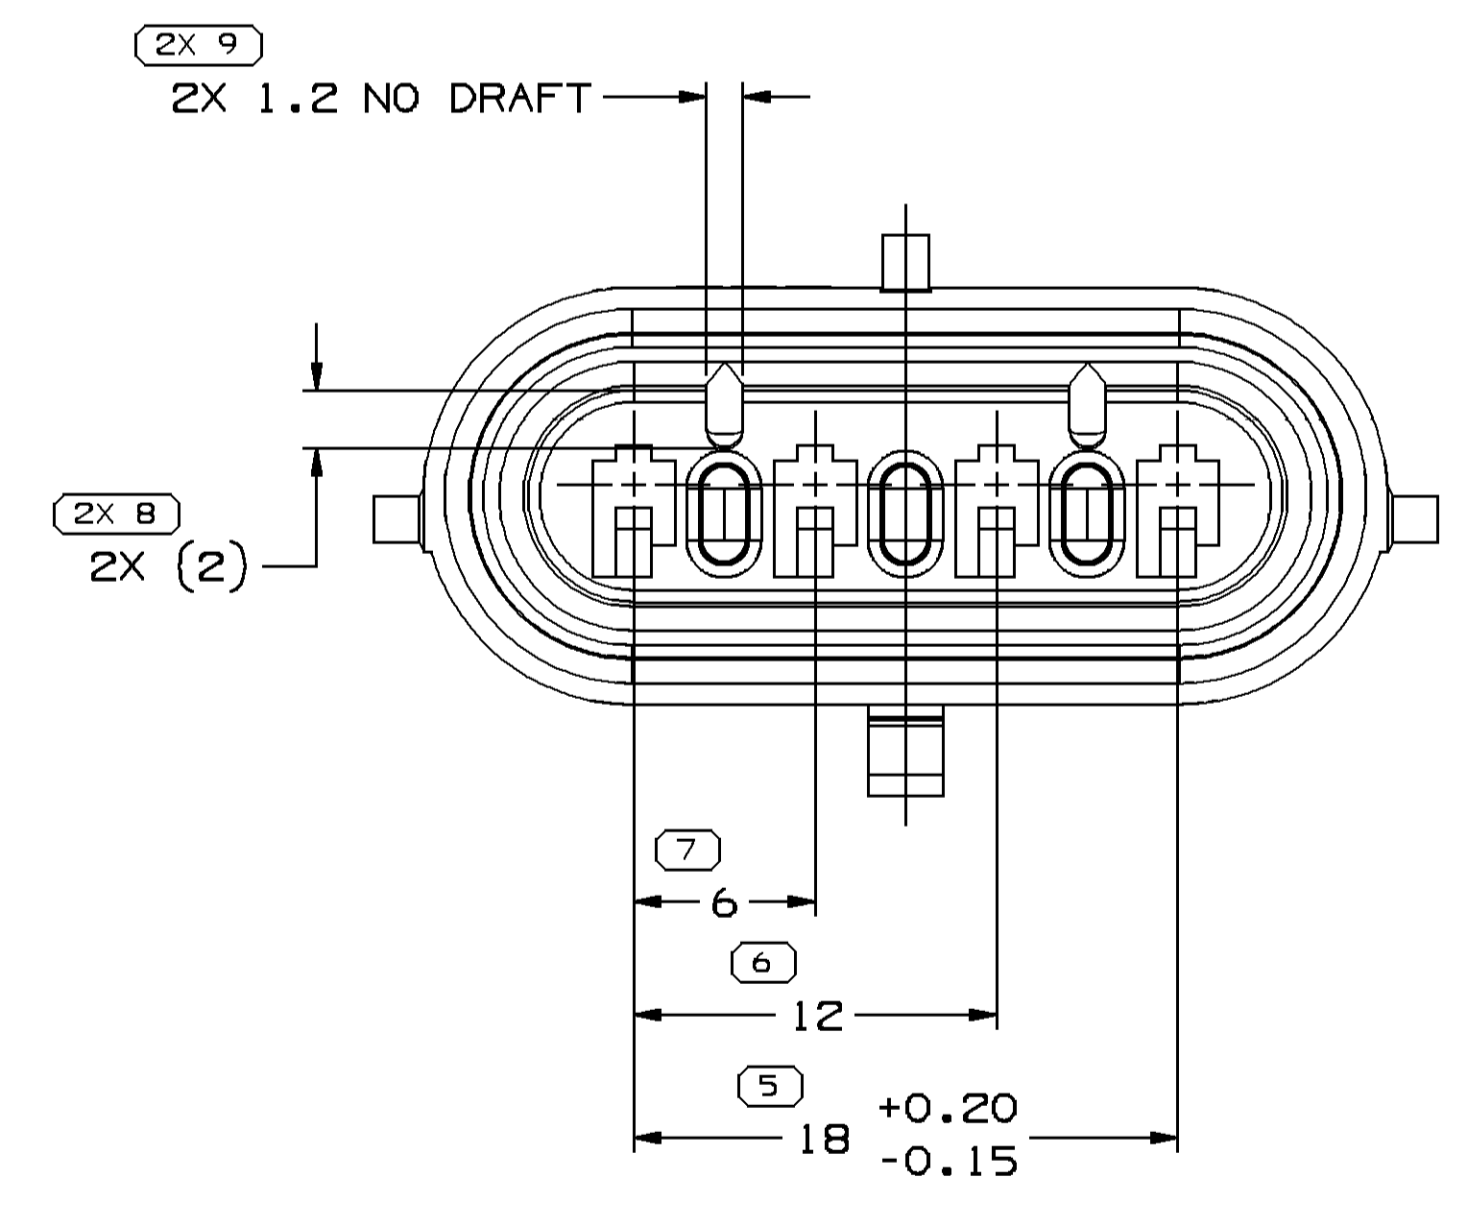

SYMBOL DEFINITION		TOTAL NO OF INSPECTIONS REQUIRED		MISSING SYMBOLS	
A DIMENSION WITHOUT AN INSPECTION REPORT SYMBOL DOES NOT REQUIRE INSPECTION. IT MAY BE CONTROLLED ON THE INDIVIDUAL COMPONENT DRAWING.		22		NO MISSING SYMBOL NUMBER	
		LAST NO. USED	18		

DWG STATUS				REVISION HISTORY				AUTH		DR		APVD	
DATE	STG	REV	IN/P	CHG	ZONE								
15FE05	R	B2	-	-				CLEARED REV COLUMN, REDRAWN TO PD AND UPDATED MAT'L SPEC	264686	MDH	JAA	EST	
03JN15	R	B3	-	-				ADDED ALTERNATIVE MAT'L SPEC NOTE	429787	AHG	AHG	JGR	
04JN15	R	B4	-	-				ALTERNATIVE MAT'L WAS M5931003	429815	AHG	AHG	JGR	

1. NOTES
1. UNLESS OTHERWISE SPECIFIED AND/OR INDICATED: DIMENSIONS ARE TO FACE OF VIEW SHOWN AND AUTOMATICALLY ROUNDED BY COMPUTER FOR INSPECTION (SEE MATH MODEL FOR PRECISE DIMENSIONS). FOR ALL OTHER DIMENSIONS NOT SHOWN BUT REQUIRED FOR TOOL BUILD, SEE MATH MODEL FOR PRECISE TOOL PATH DATA.
  2. ALTERNATIVE MATERIAL M5931018 POLYBUTYLENE TEREPHTHALATE, GLASS FILLED 30% HYDROLYSIS RESISTANT, PBT-0F30 IS ACCEPTABLE
  3. FOR APPLICATION DATA SEE THE APPLICATION DRAWING.
  4. MATERIAL RECYCLING CODE PER ISO 11469 (2.3)X(0.1) RAISED CHARACTERS AS SHOWN TO BE LOCATED ON ANY EXTERIOR SURFACE. OPTIONAL CONSTRUCTION TO BE NO MATERIAL RECYCLING CODE.
  - (2.3)X(0.1) DELPHI CORPORATE BRAND TO BE LOCATED ON ANY EXTERIOR SURFACE, PREFERABLY VISIBLE AT FINAL ASSEMBLY. OPTIONAL CONSTRUCTION TO BE "PED" OR NO LOGO.