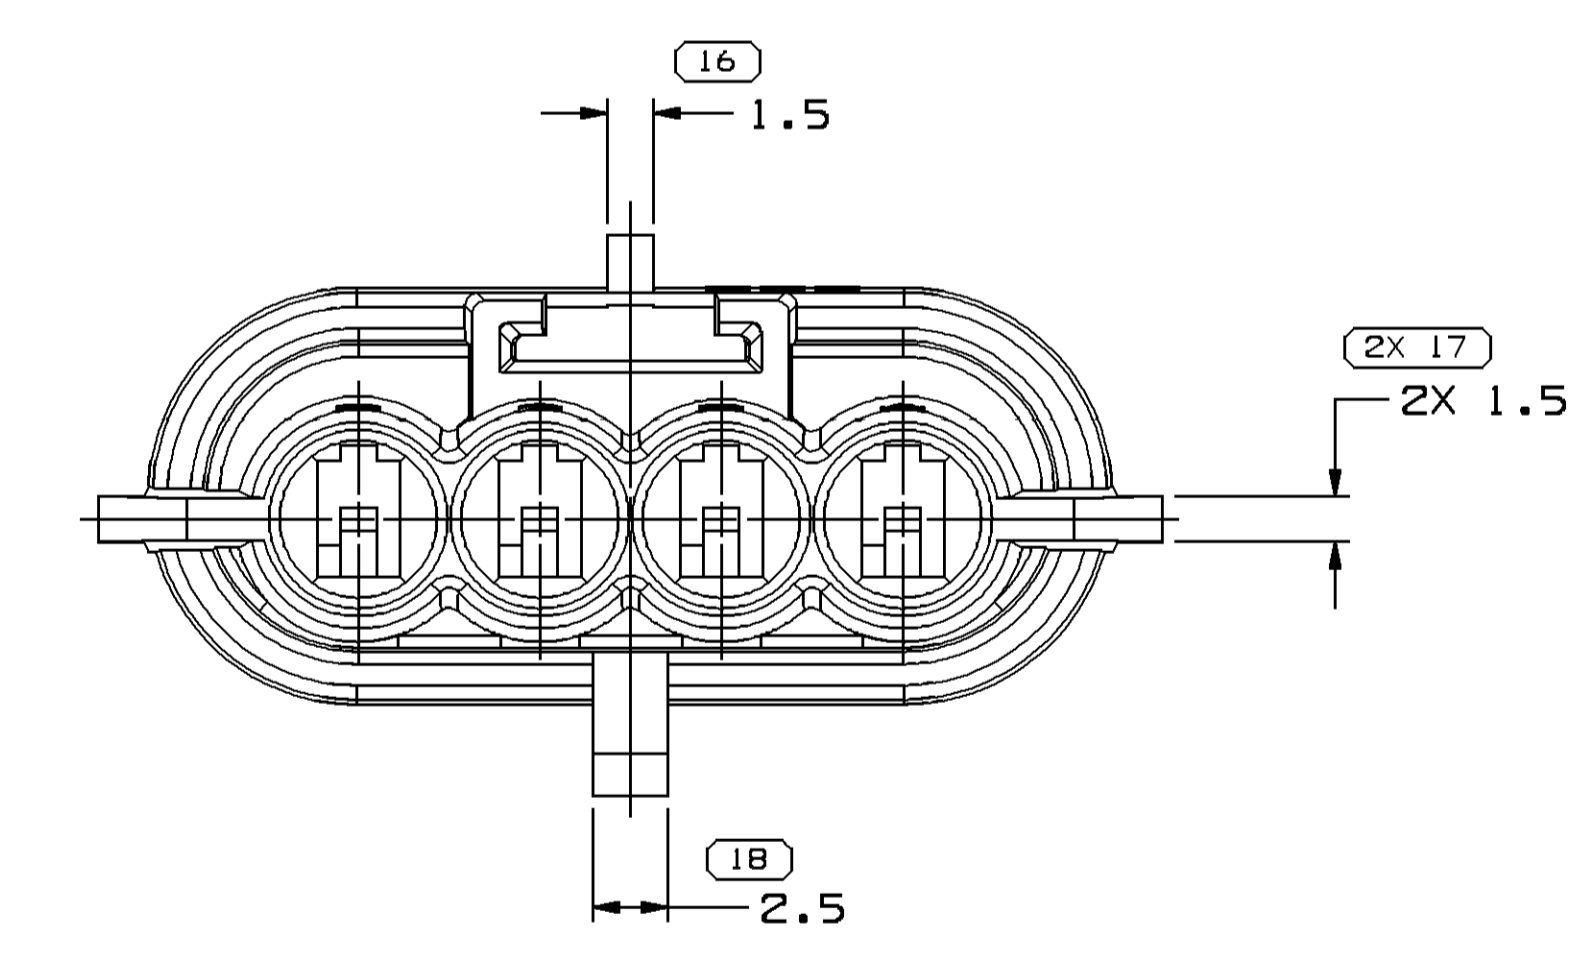

SYMBOL DEFINITION		TOTAL NO OF INSPECTIONS REQUIRED		MISSING SYMBOLS	
A DIMENSION WITHOUT AN INSPECTION REPORT SYMBOL DOES NOT REQUIRE INSPECTION. IT MAY BE CONTROLLED ON THE INDIVIDUAL COMPONENT DRAWING.		22		NO MISSING SYMBOL NUMBER	
		LAST NO. USED	18		

DWG STATUS				REVISION HISTORY				AUTH		DR		APVD	
DATE	STG	REV	IN/P	CHG	ZONE								
15FE05	R	B2	-	-				CLEARED REV COLUMN, REDRAWN TO PD AND UPDATED MAT'L SPEC	264686	MDH	JAA	EST	
03JN15	R	B3	-	-				ADDED ALTERNATIVE MAT'L SPEC NOTE	429787	AHG	AHG	JGR	
04JN15	R	B4	-	-				ALTERNATIVE MAT'L WAS M5931003	429815	AHG	AHG	JGR	

1. NOTES
1. UNLESS OTHERWISE SPECIFIED AND/OR INDICATED: DIMENSIONS ARE TO FACE OF VIEW SHOWN AND AUTOMATICALLY ROUNDED BY COMPUTER FOR INSPECTION (SEE MATH MODEL FOR PRECISE DIMENSIONS). FOR ALL OTHER DIMENSIONS NOT SHOWN BUT REQUIRED FOR TOOL BUILD, SEE MATH MODEL FOR PRECISE TOOL PATH DATA.
  2. ALTERNATIVE MATERIAL M5931018 POLYBUTYLENE TEREPHTHALATE, GLASS FILLED 30% HYDROLYSIS RESISTANT, PBT-0F30 IS ACCEPTABLE
  3. FOR APPLICATION DATA SEE THE APPLICATION DRAWING.
  4. MATERIAL RECYCLING CODE PER ISO 11469 (2.3)X(0.1) RAISED CHARACTERS AS SHOWN TO BE LOCATED ON ANY EXTERIOR SURFACE. OPTIONAL CONSTRUCTION TO BE NO MATERIAL RECYCLING CODE.
  - (2.3)X(0.1) DELPHI CORPORATE BRAND TO BE LOCATED ON ANY EXTERIOR SURFACE, PREFERABLY VISIBLE AT FINAL ASSEMBLY. OPTIONAL CONSTRUCTION TO BE "PED" OR NO LOGO.