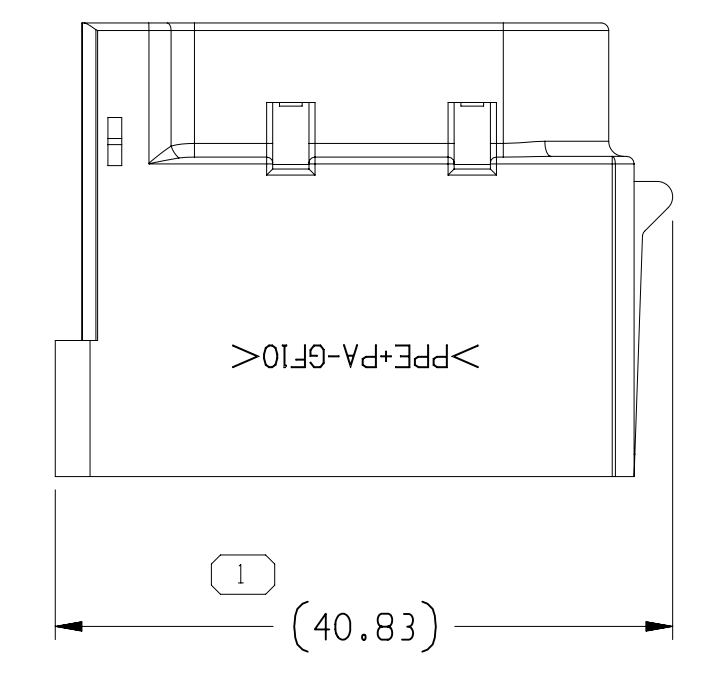

SYMBOL DEFINITION		TOTAL NO OF INSPECTIONS REQUIRED	19
A DIMENSION WITHOUT AN INSPECTION REPORT SYMBOL DOES NOT REQUIRE INSPECTION. IT MAY BE CONTROLLED ON THE INDIVIDUAL COMPONENT DRAWING.		LAST NO. USED	17

MISSING SYMBOLS				NO MISSING SYMBOL NUMBER						
DATE	STG	REV	N/P	CHG	ZONE	REVISION HISTORY	AUTH	DR	APVD	APVD
03AP07	R	01	-	-	-	RELEASED	400744	KOS	OY	EZ
07MY08	R	01	AA	-	-	ADD DIM 14,15,16 AND RELAX TOLERANCE	404615	SBH	JWG	EZ
07MY08	R	01	AB	-	-	PN 12628677 WAS 13628677	404617	SBH	JWG	EZ
05.L11	R	01	AC	-	-	PROCESS DIM WAS #10	414746	SBH	JWG	EZ
13.J11	R	01	AD	-	-	PARTS REV WAS 03	414820	SBH	JWG	EZ
27MA12	R	02	-	-	-	ADD DATE CODE	416622	CJ	HSB	E.Z
26OC12	R	02	AA	-	-	UPDATE DRAWING	420198	JC	SBH	EZH
30AU13	R	03	-	-	-	ADD NEW PART	423581	SZ	HSB	EZ
18MA19	R	03	AA	-	-	ADD NEW PART: 35219314, 35219315, 35219316, 35219317	442738	HZ	SBH	SBH

1. NOTES
1. UNLESS OTHERWISE SPECIFIED AND/OR INDICATED: DIMENSIONS ARE TO FACE OF VIEW SHOWN AND AUTOMATICALLY ROUNDED BY COMPUTER FOR INSPECTION (SEE MATH MODEL FOR PRECISE DIMENSIONS). FOR ALL OTHER DIMENSIONS NOT SHOWN BUT REQUIRED FOR TOOL BUILD, SEE MATH MODEL FOR PRECISE TOOL PATH DATA.
  2. MATERIAL RECYCLING CODE PER ISO 11469 (1,0)X(10,1) CHARACTERS AS SHOWN TO BE LOCATED ON ANY EXTERIOR SURFACE.
  3. THIS PRODUCT IS NOT CATEGORIZED AS AN APPEARANCE ITEM, MINOR IMPERFECTIONS INCLUDING, BUT NOT LIMITED TO, FLOW MARKS, COLOR BLEMISHES, GATE VESTIGE, AND SOFT FLASH THAT DO NOT AFFECT THE FIT, FORM, OR FUNCTION OF THE PART ARE PERMISSIBLE PER NAP 4.10-1B.
  4. FOR APPLICATION DATA SEE THE INDIVIDUAL APPLICATION DRAWINGS.

PART NO	STG	REV	N/P	STATUS	TYPE	HOUSING	TPA	SEAL
35219317	R	01	-	A	104	13628676	35219313	13628681
35219316	R	01	-	A	103	13628675	35219313	13628681
35219315	R	01	-	A	102	13628674	35219313	13628681
35219314	R	01	-	A	101	13628673	35219313	13628681
15538217	R	01	-	A	105	15536968	13628680	13628681
13628679	R	05	-	A	104	13628676	13628680	13628681
13628678	R	05	-	A	103	13628675	13628680	13628681
13628677	R	05	-	A	102	13628674	13628680	13628681
13628672	R	05	-	A	101	13628673	13628680	13628681