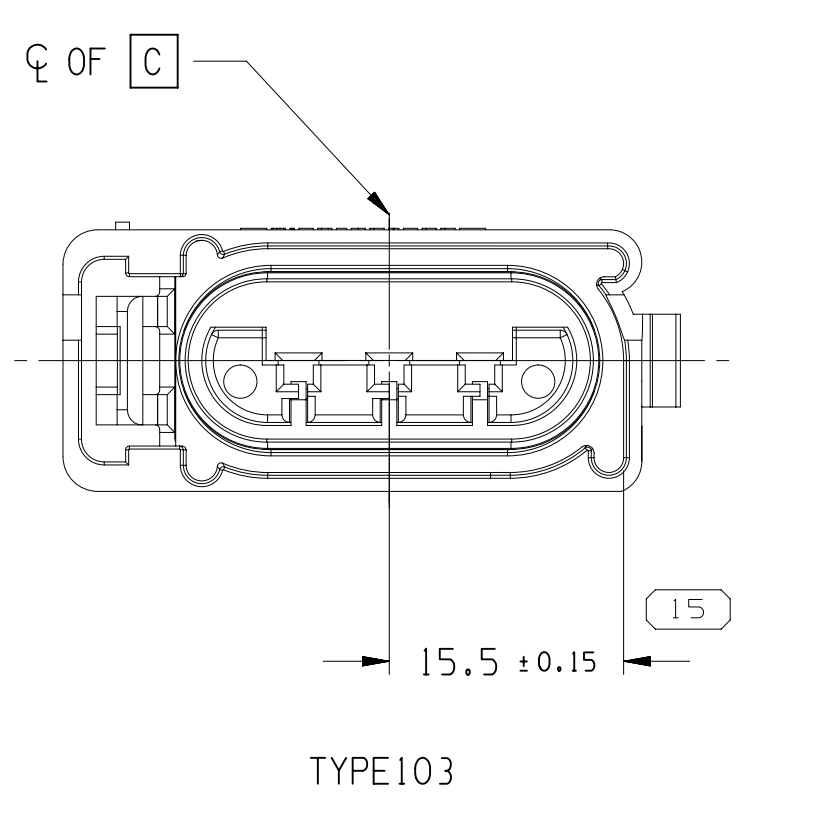

SYMBOL DEFINITION		TOTAL NO OF INSPECTIONS REQUIRED	19
A DIMENSION WITHOUT AN INSPECTION REPORT SYMBOL DOES NOT REQUIRE INSPECTION. IT MAY BE CONTROLLED ON THE INDIVIDUAL COMPONENT DRAWING.		LAST NO. USED	17

MISSING SYMBOLS				NO MISSING SYMBOL NUMBER						
DATE	STG	REV	N/P	CHG	ZONE	REVISION HISTORY	AUTH	DR	APVD	APVD
03AP07	R	01	-	-	-	RELEASED	400744	KOS	OY	EZ
07MY08	R	01	AA	-	-	ADD DIM 14,15,16 AND RELAX TOLERANCE	404615	SBH	JWG	EZ
07MY08	R	01	AB	-	-	PN 12628677 WAS 13628677	404617	SBH	JWG	EZ
05.L11	R	01	AC	-	-	PROCESS DIM WAS #10	414746	SBH	JWG	EZ
13.J11	R	01	AD	-	-	PARTS REV WAS 03	414820	SBH	JWG	EZ
27MA12	R	02	-	-	-	ADD DATE CODE	416622	CJ	HSB	E.Z
26OC12	R	02	AA	-	-	UPDATE DRAWING	420198	JC	SBH	EZH
30AU13	R	03	-	-	-	ADD NEW PART	423581	SZ	HSB	EZ
18MA19	R	03	AA	-	-	ADD NEW PART: 35219314, 35219315, 35219316, 35219317	442738	HZ	SBH	SBH

1. NOTES
1. UNLESS OTHERWISE SPECIFIED AND/OR INDICATED: DIMENSIONS ARE TO FACE OF VIEW SHOWN AND AUTOMATICALLY ROUNDED BY COMPUTER FOR INSPECTION (SEE MATH MODEL FOR PRECISE DIMENSIONS). FOR ALL OTHER DIMENSIONS NOT SHOWN BUT REQUIRED FOR TOOL BUILD, SEE MATH MODEL FOR PRECISE TOOL PATH DATA.
  2. MATERIAL RECYCLING CODE PER ISO 11469 (1,0)X(10,1) CHARACTERS AS SHOWN TO BE LOCATED ON ANY EXTERIOR SURFACE.
  3. THIS PRODUCT IS NOT CATEGORIZED AS AN APPEARANCE ITEM, MINOR IMPERFECTIONS INCLUDING, BUT NOT LIMITED TO, FLOW MARKS, COLOR BLEMISHES, GATE VESTIGE, AND SOFT FLASH THAT DO NOT AFFECT THE FIT, FORM, OR FUNCTION OF THE PART ARE PERMISSIBLE PER NAP 4.10-1B.
  4. FOR APPLICATION DATA SEE THE INDIVIDUAL APPLICATION DRAWINGS.

PART NO	STG	REV	N/P	STATUS	TYPE	HOUSING	TPA	SEAL
35219317	R	01	-	A	104	13628676	35219313	13628681
35219316	R	01	-	A	103	13628675	35219313	13628681
35219315	R	01	-	A	102	13628674	35219313	13628681
35219314	R	01	-	A	101	13628673	35219313	13628681
15538217	R	01	-	A	105	15536968	13628680	13628681
13628679	R	05	-	A	104	13628676	13628680	13628681
13628678	R	05	-	A	103	13628675	13628680	13628681
13628677	R	05	-	A	102	13628674	13628680	13628681
13628672	R	05	-	A	101	13628673	13628680	13628681

DELPHI
DELPHI PACKARD ELECTRICAL/ELECTRONIC ARCHITECTURE
WARREN, MI
COPYRIGHT 2012 DELPHI CORPORATION AND/OR ITS AFFILIATES. ALL RIGHTS RESERVED.
THIS DRAWING IS THE PROPERTY OF DELPHI CORPORATION AND CONTAINS DELPHI CONFIDENTIAL INFORMATION. THE REPRODUCTION, DISTRIBUTION AND UTILIZATION OF THIS DOCUMENT OR ITS RELATED CAD DATA, AS WELL AS COMMUNICATION OF ANY CONTENT TO OTHERS, WITHOUT EXPRESS AUTHORIZATION, IS PROHIBITED.

DATE: 27MA12
DR: CUI JUN
APVD: HUANG SUJBN
APVD3: ERIC.ZHOU
APVD4:
APVD5:
SUBSTANCES OF CONCERN AND RECYCLED CONTENT PER APV1 (094900)

DRAWING NAME: TAXI ASM CONN F 1.5 SLD
DRAWING NUMBER: 13633079
SIZE: A0
SCALE: 2:1
FRAME NO: 1
SHEET NO: 1 OF 1
STG: R
REV: 03
N/P: AA