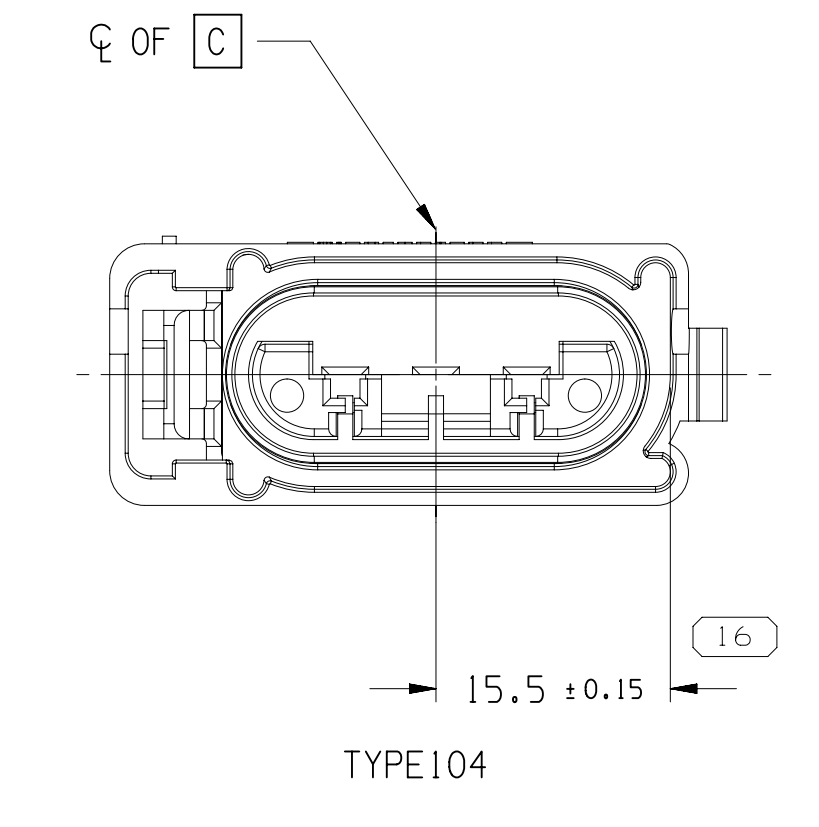

SYMBOL DEFINITION		TOTAL NO OF INSPECTIONS REQUIRED	19
A DIMENSION WITHOUT AN INSPECTION REPORT SYMBOL DOES NOT REQUIRE INSPECTION. IT MAY BE CONTROLLED ON THE INDIVIDUAL COMPONENT DRAWING.		LAST NO. USED	17

MISSING SYMBOLS				NO MISSING SYMBOL NUMBER						
DATE	STG	REV	N/P	CHG	ZONE	REVISION HISTORY	AUTH	DR	APVD	APVD
03AP07	R	01	-	-	-	RELEASED	400744	KOS	OY	EZ
07MY08	R	01	AA	-	-	ADD DIM 14,15,16 AND RELAX TOLERANCE	404615	SBH	JWG	EZ
07MY08	R	01	AB	-	-	PN 12628677 WAS 13628677	404617	SBH	JWG	EZ
05.L11	R	01	AC	-	-	PROCESS DIM WAS #10	414746	SBH	JWG	EZ
13.J11	R	01	AD	-	-	PARTS REV WAS 03	414820	SBH	JWG	EZ
27MA12	R	02	-	-	-	ADD DATE CODE	416622	CJ	HSB	E.Z
26OC12	R	02	AA	-	-	UPDATE DRAWING	420198	JC	SBH	EZH
30AU13	R	03	-	-	-	ADD NEW PART	423581	SZ	HSB	EZ
18MA19	R	03	AA	-	-	ADD NEW PART: 35219314, 35219315, 35219316, 35219317	442738	HZ	SBH	SBH

1. NOTES
1. UNLESS OTHERWISE SPECIFIED AND/OR INDICATED: DIMENSIONS ARE TO FACE OF VIEW SHOWN AND AUTOMATICALLY ROUNDED BY COMPUTER FOR INSPECTION (SEE MATH MODEL FOR PRECISE DIMENSIONS). FOR ALL OTHER DIMENSIONS NOT SHOWN BUT REQUIRED FOR TOOL BUILD, SEE MATH MODEL FOR PRECISE TOOL PATH DATA.
  2. MATERIAL RECYCLING CODE PER ISO 11469 (1,0)X(10,1) CHARACTERS AS SHOWN TO BE LOCATED ON ANY EXTERIOR SURFACE.
  3. THIS PRODUCT IS NOT CATEGORIZED AS AN APPEARANCE ITEM, MINOR IMPERFECTIONS INCLUDING, BUT NOT LIMITED TO, FLOW MARKS, COLOR BLEMISHES, GATE VESTIGE, AND SOFT FLASH THAT DO NOT AFFECT THE FIT, FORM, OR FUNCTION OF THE PART ARE PERMISSIBLE PER NAP 4.10-1B.
  4. FOR APPLICATION DATA SEE THE INDIVIDUAL APPLICATION DRAWINGS.

PART NO	STG	REV	N/P	STATUS	TYPE	HOUSING	TPA	SEAL
35219317	R	01	-	A	104	13628676	35219313	13628681
35219316	R	01	-	A	103	13628675	35219313	13628681
35219315	R	01	-	A	102	13628674	35219313	13628681
35219314	R	01	-	A	101	13628673	35219313	13628681
15538217	R	01	-	A	105	15536968	13628680	13628681
13628679	R	05	-	A	104	13628676	13628680	13628681
13628678	R	05	-	A	103	13628675	13628680	13628681
13628677	R	05	-	A	102	13628674	13628680	13628681
13628672	R	05	-	A	101	13628673	13628680	13628681

DELPHI
DELPHI PACKARD ELECTRICAL/ELECTRONIC ARCHITECTURE
WARREN, MI
COPYRIGHT 2012 DELPHI CORPORATION AND/OR ITS AFFILIATES. ALL RIGHTS RESERVED.
THIS DRAWING IS THE PROPERTY OF DELPHI CORPORATION AND CONTAINS DELPHI CONFIDENTIAL INFORMATION. THE REPRODUCTION, DISTRIBUTION AND UTILIZATION OF THIS DOCUMENT OR ITS RELATED CAD DATA, AS WELL AS COMMUNICATION OF ANY CONTENT TO OTHERS, WITHOUT EXPRESS AUTHORIZATION, IS PROHIBITED.

DATE: 27MA12
DR: CUI JUN
APVD: HUANG SUJBN
APVD3: ERIC.ZHOU
APVD4:
APVD5:
SUBSTANCES OF CONCERN AND RECYCLED CONTENT PER APV1 (094900)

DRAWING NAME: TAXI ASM CONN F 1.5 SLD
DRAWING NUMBER: 13633079
SIZE: A0
SCALE: 2:1
FRAME NO: 1
SHEET NO: 1 OF 1
STG: R
REV: 03
N/P: AA