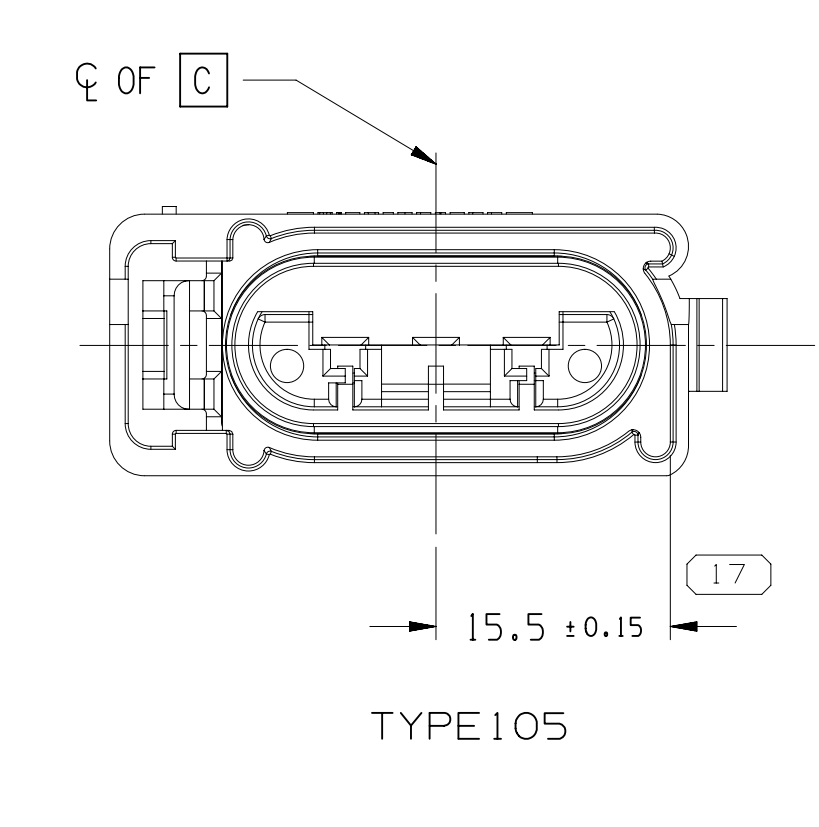

SYMBOL DEFINITION		TOTAL NO OF INSPECTIONS REQUIRED	19
A DIMENSION WITHOUT AN INSPECTION REPORT SYMBOL DOES NOT REQUIRE INSPECTION. IT MAY BE CONTROLLED ON THE INDIVIDUAL COMPONENT DRAWING.		LAST NO. USED	17

MISSING SYMBOLS				NO MISSING SYMBOL NUMBER						
DATE	STG	REV	N/P	CHG	ZONE	REVISION HISTORY	AUTH	DR	APVD	APVD
03AP07	R	01	-	-	-	RELEASED	400744	KOS	OY	EZ
07MY08	R	01	AA	-	-	ADD DIM 14,15,16 AND RELAX TOLERANCE	404615	SBH	JWG	EZ
07MY08	R	01	AB	-	-	PN 12628677 WAS 13628677	404617	SBH	JWG	EZ
05.L11	R	01	AC	-	-	PROCESS DIM WAS #10	414746	SBH	JWG	EZ
13.J11	R	01	AD	-	-	PARTS REV WAS 03	414820	SBH	JWG	EZ
27MA12	R	02	-	-	-	ADD DATE CODE	416622	CJ	HSB	E.Z
26OC12	R	02	AA	-	-	UPDATE DRAWING	420198	JC	SBH	EZH
30AU13	R	03	-	-	-	ADD NEW PART	423581	SZ	HSB	EZ
18MA19	R	03	AA	-	-	ADD NEW PART: 35219314, 35219315, 35219316, 35219317	442738	HZ	SBH	SBH

1. NOTES
1. UNLESS OTHERWISE SPECIFIED AND/OR INDICATED: DIMENSIONS ARE TO FACE OF VIEW SHOWN AND AUTOMATICALLY ROUNDED BY COMPUTER FOR INSPECTION (SEE MATH MODEL FOR PRECISE DIMENSIONS). FOR ALL OTHER DIMENSIONS NOT SHOWN BUT REQUIRED FOR TOOL BUILD, SEE MATH MODEL FOR PRECISE TOOL PATH DATA.
  2. MATERIAL RECYCLING CODE PER ISO 11469 (1,0)X(10,1) CHARACTERS AS SHOWN TO BE LOCATED ON ANY EXTERIOR SURFACE.
  3. THIS PRODUCT IS NOT CATEGORIZED AS AN APPEARANCE ITEM, MINOR IMPERFECTIONS INCLUDING, BUT NOT LIMITED TO, FLOW MARKS, COLOR BLEMISHES, GATE VESTIGE, AND SOFT FLASH THAT DO NOT AFFECT THE FIT, FORM, OR FUNCTION OF THE PART ARE PERMISSIBLE PER NAP 4.10-1B.
  4. FOR APPLICATION DATA SEE THE INDIVIDUAL APPLICATION DRAWINGS.

PART NO	STG	REV	N/P	STATUS	TYPE	HOUSING	TPA	SEAL
35219317	R	01	-	A	104	13628676	35219313	13628681
35219316	R	01	-	A	103	13628675	35219313	13628681
35219315	R	01	-	A	102	13628674	35219313	13628681
35219314	R	01	-	A	101	13628673	35219313	13628681
15538217	R	01	-	A	105	15536968	13628680	13628681
13628679	R	05	-	A	104	13628676	13628680	13628681
13628678	R	05	-	A	103	13628675	13628680	13628681
13628677	R	05	-	A	102	13628674	13628680	13628681
13628672	R	05	-	A	101	13628673	13628680	13628681

DELPHI
DELPHI PACKARD ELECTRICAL/ELECTRONIC ARCHITECTURE
WARREN, MI
COPYRIGHT 2012 DELPHI CORPORATION AND/OR ITS AFFILIATES. ALL RIGHTS RESERVED.
THIS DRAWING IS THE PROPERTY OF DELPHI CORPORATION AND CONTAINS DELPHI CONFIDENTIAL INFORMATION. THE REPRODUCTION, DISTRIBUTION AND UTILIZATION OF THIS DOCUMENT OR ITS RELATED CAD DATA, AS WELL AS COMMUNICATION OF ANY CONTENT TO OTHERS, WITHOUT EXPRESS AUTHORIZATION, IS PROHIBITED.

DATE: 27MA12
DR: CUI JUN
APVD: HUANG SUJBN
APVD3: ERIC.ZHOU
APVD4:
APVD5:
SUBSTANCES OF CONCERN AND RECYCLED CONTENT PER APV1 (094900)

DRAWING NAME: TAXI ASM CONN F 1.5 SLD
DRAWING NUMBER: 13633079
SIZE: A0
SCALE: 2:1
FRAME NO: 1
SHEET NO: 1 OF 1
STG: R
REV: 03
N/P: AA