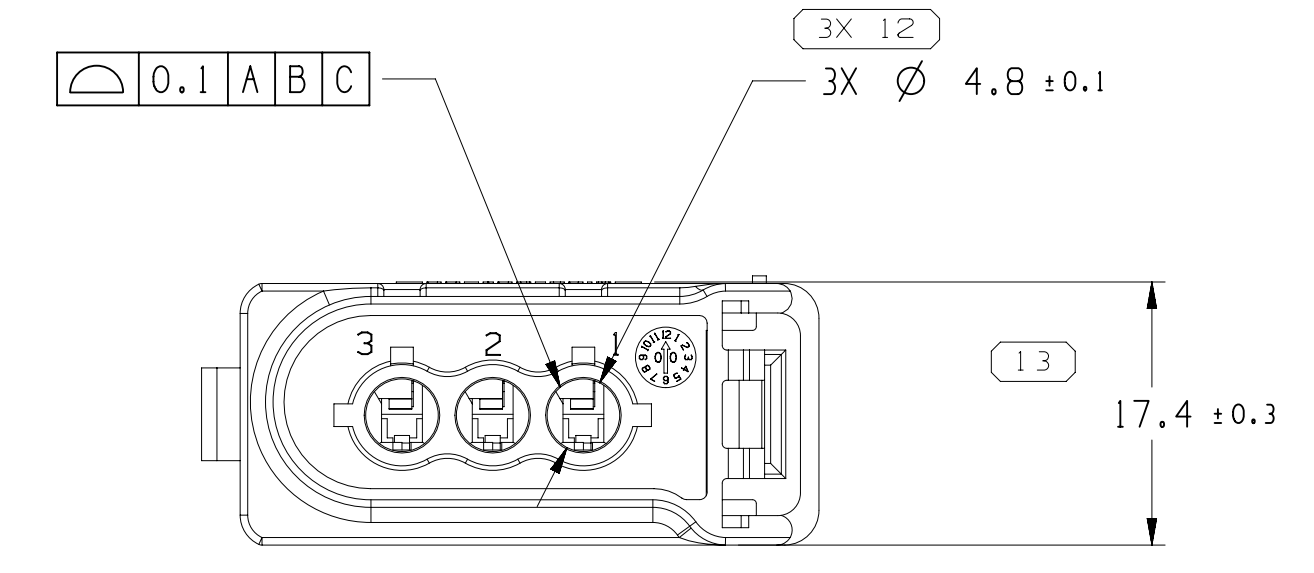

SYMBOL DEFINITION		TOTAL NO OF INSPECTIONS REQUIRED	19
A DIMENSION WITHOUT AN INSPECTION REPORT SYMBOL DOES NOT REQUIRE INSPECTION. IT MAY BE CONTROLLED ON THE INDIVIDUAL COMPONENT DRAWING.		LAST NO. USED	17

MISSING SYMBOLS				NO MISSING SYMBOL NUMBER						
DATE	STG	REV	N/P	CHG	ZONE	REVISION HISTORY	AUTH	DR	APVD	APVD
03AP07	R	01	-	-	-	RELEASED	400744	KOS	OY	EZ
07MY08	R	01	AA	-	-	ADD DIM 14,15,16 AND RELAX TOLERANCE	404615	SBH	JWG	EZ
07MY08	R	01	AB	-	-	PN 12628677 WAS 13628677	404617	SBH	JWG	EZ
05.L11	R	01	AC	-	-	PROCESS DIM WAS #10	414746	SBH	JWG	EZ
13.J11	R	01	AD	-	-	PARTS REV WAS 03	414820	SBH	JWG	EZ
27MA12	R	02	-	-	-	ADD DATE CODE	416622	CJ	HSB	E.Z
26OC12	R	02	AA	-	-	UPDATE DRAWING	420198	JC	SBH	EZH
30AU13	R	03	-	-	-	ADD NEW PART	423581	SZ	HSB	EZ
18MA19	R	03	AA	-	-	ADD NEW PART: 35219314, 35219315, 35219316, 35219317	442738	HZ	SBH	SBH

1. NOTES
1. UNLESS OTHERWISE SPECIFIED AND/OR INDICATED: DIMENSIONS ARE TO FACE OF VIEW SHOWN AND AUTOMATICALLY ROUNDED BY COMPUTER FOR INSPECTION (SEE MATH MODEL FOR PRECISE DIMENSIONS). FOR ALL OTHER DIMENSIONS NOT SHOWN BUT REQUIRED FOR TOOL BUILD, SEE MATH MODEL FOR PRECISE TOOL PATH DATA.
  2. MATERIAL RECYCLING CODE PER ISO 11469 (1,0)X(10,1) CHARACTERS AS SHOWN TO BE LOCATED ON ANY EXTERIOR SURFACE.
  3. THIS PRODUCT IS NOT CATEGORIZED AS AN APPEARANCE ITEM, MINOR IMPERFECTIONS INCLUDING, BUT NOT LIMITED TO, FLOW MARKS, COLOR BLEMISHES, GATE VESTIGE, AND SOFT FLASH THAT DO NOT AFFECT THE FIT, FORM, OR FUNCTION OF THE PART ARE PERMISSIBLE PER NAP 4.10-1B.
  4. FOR APPLICATION DATA SEE THE INDIVIDUAL APPLICATION DRAWINGS.

PART NO	STG	REV	N/P	STATUS	TYPE	HOUSING	TPA	SEAL
35219317	R	01	-	A	104	13628676	35219313	13628681
35219316	R	01	-	A	103	13628675	35219313	13628681
35219315	R	01	-	A	102	13628674	35219313	13628681
35219314	R	01	-	A	101	13628673	35219313	13628681
15538217	R	01	-	A	105	15536968	13628680	13628681
13628679	R	05	-	A	104	13628676	13628680	13628681
13628678	R	05	-	A	103	13628675	13628680	13628681
13628677	R	05	-	A	102	13628674	13628680	13628681
13628672	R	05	-	A	101	13628673	13628680	13628681

DELPHI
DELPHI PACKARD ELECTRICAL/ELECTRONIC ARCHITECTURE
WARREN, MI
COPYRIGHT 2012 DELPHI CORPORATION AND/OR ITS AFFILIATES. ALL RIGHTS RESERVED.
THIS DRAWING IS THE PROPERTY OF DELPHI CORPORATION AND CONTAINS DELPHI CONFIDENTIAL INFORMATION. THE REPRODUCTION, DISTRIBUTION AND UTILIZATION OF THIS DOCUMENT OR ITS RELATED CAD DATA, AS WELL AS COMMUNICATION OF ANY CONTENT TO OTHERS, WITHOUT EXPRESS AUTHORIZATION, IS PROHIBITED.

DATE: 27MA12
DR: CUI JUN
APVD: HUANG SUJBN
APVD3: ERIC.ZHOU
APVD4:
APVD5:
SUBSTANCES OF CONCERN AND RECYCLED CONTENT PER APV1 (094900)

DRAWING NAME: TAXI ASM CONN F 1.5 SLD
DRAWING NUMBER: 13633079
SIZE: A0
SCALE: 2:1
FRAME NO: 1
SHEET NO: 1 OF 1
STG: R
REV: 03
N/P: AA