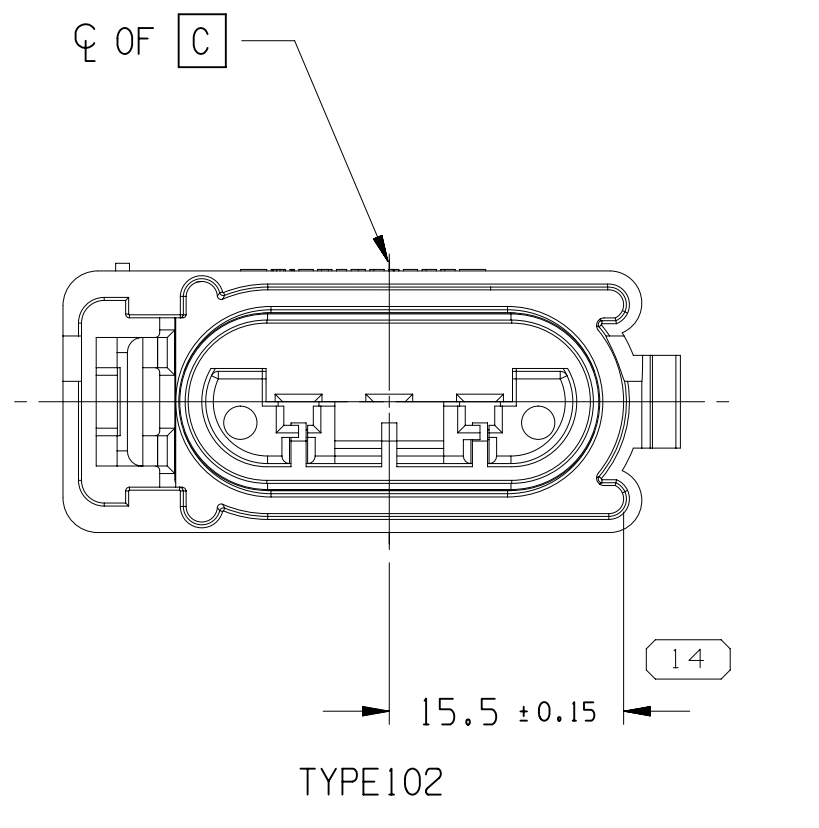

SYMBOL DEFINITION		TOTAL NO OF INSPECTIONS REQUIRED	19
A DIMENSION WITHOUT AN INSPECTION REPORT SYMBOL DOES NOT REQUIRE INSPECTION. IT MAY BE CONTROLLED ON THE INDIVIDUAL COMPONENT DRAWING.		LAST NO. USED	17

MISSING SYMBOLS				NO MISSING SYMBOL NUMBER						
DATE	STG	REV	N/P	CHG	ZONE	REVISION HISTORY	AUTH	DR	APVD	APVD
03AP07	R	01	-	-	-	RELEASED	400744	KOS	OY	EZ
07MY08	R	01	AA	-	-	ADD DIM 14,15,16 AND RELAX TOLERANCE	404615	SBH	JWG	EZ
07MY08	R	01	AB	-	-	PN 12628677 WAS 13628677	404617	SBH	JWG	EZ
05.L11	R	01	AC	-	-	PROCESS DIM WAS #10	414746	SBH	JWG	EZ
13.J11	R	01	AD	-	-	PARTS REV WAS 03	414820	SBH	JWG	EZ
27MA12	R	02	-	-	-	ADD DATE CODE	416622	CJ	HSB	E.Z
26OC12	R	02	AA	-	-	UPDATE DRAWING	420198	JC	SBH	EZH
30AU13	R	03	-	-	-	ADD NEW PART	423581	SZ	HSB	EZ
18MA19	R	03	AA	-	-	ADD NEW PART: 35219314, 35219315, 35219316, 35219317	442738	HZ	SBH	SBH

1. NOTES
1. UNLESS OTHERWISE SPECIFIED AND/OR INDICATED: DIMENSIONS ARE TO FACE OF VIEW SHOWN AND AUTOMATICALLY ROUNDED BY COMPUTER FOR INSPECTION (SEE MATH MODEL FOR PRECISE DIMENSIONS). FOR ALL OTHER DIMENSIONS NOT SHOWN BUT REQUIRED FOR TOOL BUILD, SEE MATH MODEL FOR PRECISE TOOL PATH DATA.
  2. MATERIAL RECYCLING CODE PER ISO 11469 (1,0)X(10,1) CHARACTERS AS SHOWN TO BE LOCATED ON ANY EXTERIOR SURFACE.
  3. THIS PRODUCT IS NOT CATEGORIZED AS AN APPEARANCE ITEM, MINOR IMPERFECTIONS INCLUDING, BUT NOT LIMITED TO, FLOW MARKS, COLOR BLEMISHES, GATE VESTIGE, AND SOFT FLASH THAT DO NOT AFFECT THE FIT, FORM, OR FUNCTION OF THE PART ARE PERMISSIBLE PER NAP 4.10-1B.
  4. FOR APPLICATION DATA SEE THE INDIVIDUAL APPLICATION DRAWINGS.

PART NO	STG	REV	N/P	STATUS	TYPE	HOUSING	TPA	SEAL
35219317	R	01	-	A	104	13628676	35219313	13628681
35219316	R	01	-	A	103	13628675	35219313	13628681
35219315	R	01	-	A	102	13628674	35219313	13628681
35219314	R	01	-	A	101	13628673	35219313	13628681
15538217	R	01	-	A	105	15536968	13628680	13628681
13628679	R	05	-	A	104	13628676	13628680	13628681
13628678	R	05	-	A	103	13628675	13628680	13628681
13628677	R	05	-	A	102	13628674	13628680	13628681
13628672	R	05	-	A	101	13628673	13628680	13628681

DELPHI
DELPHI PACKARD ELECTRICAL/ELECTRONIC ARCHITECTURE
WARREN, MI
COPYRIGHT 2012 DELPHI CORPORATION AND/OR ITS AFFILIATES. ALL RIGHTS RESERVED.
THIS DRAWING IS THE PROPERTY OF DELPHI CORPORATION AND CONTAINS DELPHI CONFIDENTIAL INFORMATION. THE REPRODUCTION, DISTRIBUTION AND UTILIZATION OF THIS DOCUMENT OR ITS RELATED CAD DATA, AS WELL AS COMMUNICATION OF ANY CONTENT TO OTHERS, WITHOUT EXPRESS AUTHORIZATION, IS PROHIBITED.

DATE: 27MA12
DR: CUI JUN
APVD: HUANG SUJBN
APVD3: ERIC.ZHOU
APVD4:
APVD5:
SUBSTANCES OF CONCERN AND RECYCLED CONTENT PER APV1 (094900)

DRAWING NAME: TAXI ASM CONN F 1.5 SLD
DRAWING NUMBER: 13633079
SIZE: A0
SCALE: 2:1
FRAME NO: 1
SHEET NO: 1 OF 1
STG: R
REV: 03
N/P: AA