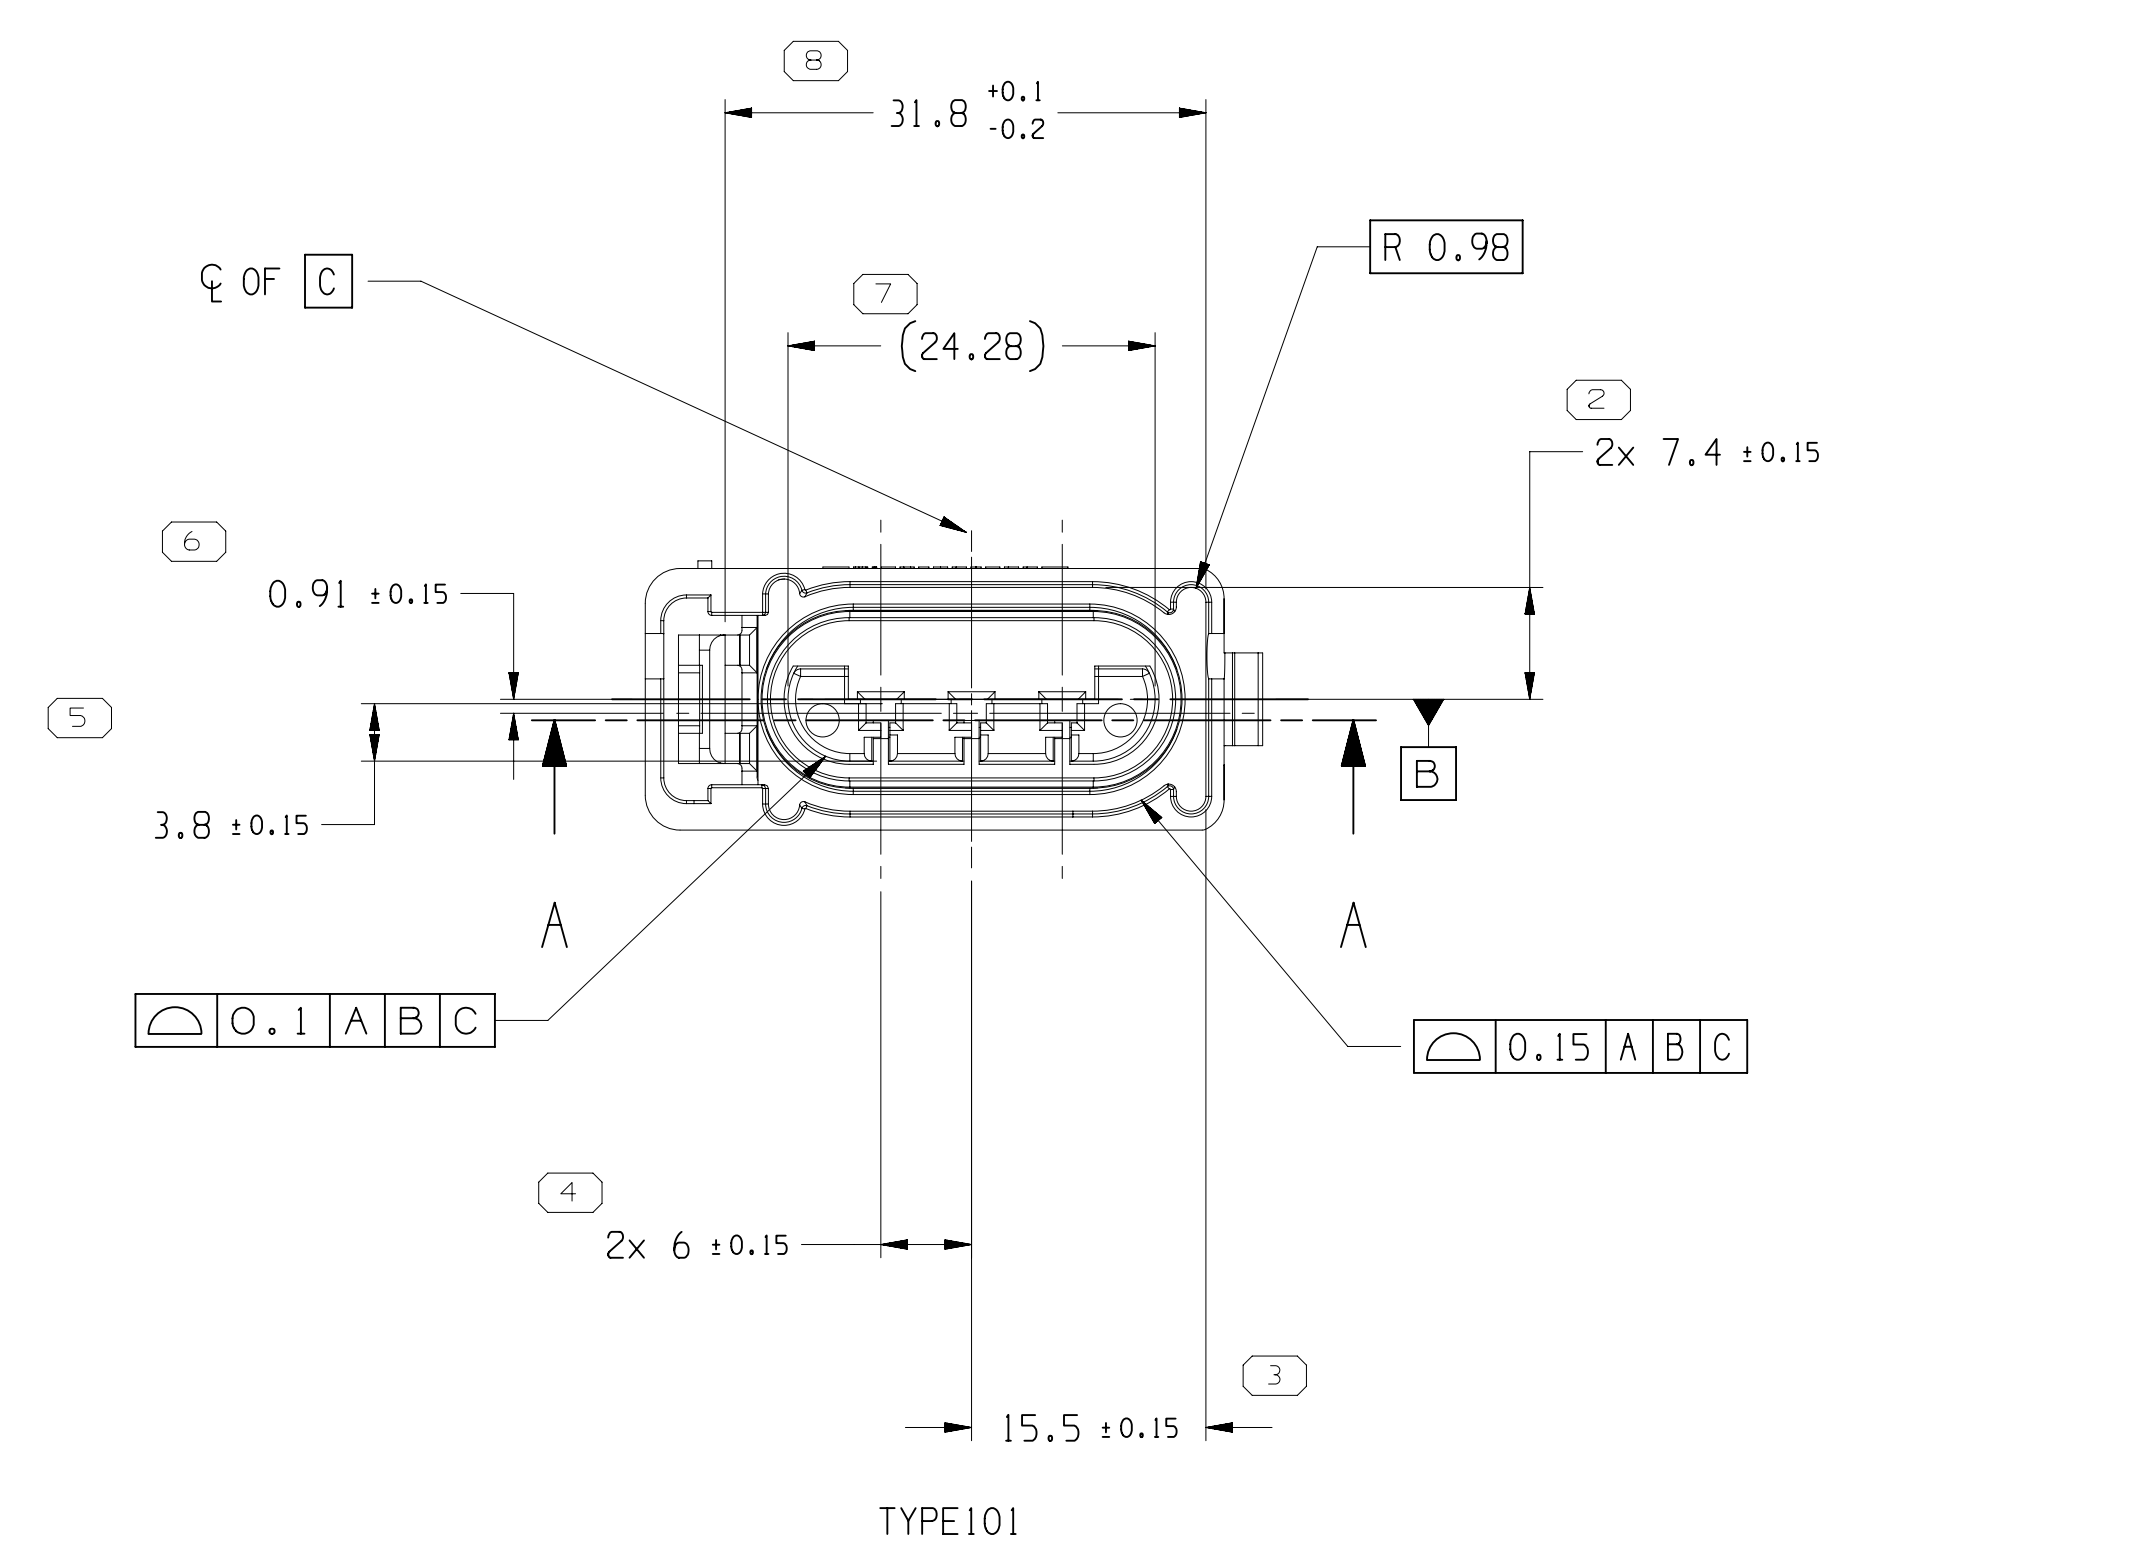

SYMBOL DEFINITION		TOTAL NO OF INSPECTIONS REQUIRED	19
A DIMENSION WITHOUT AN INSPECTION REPORT SYMBOL DOES NOT REQUIRE INSPECTION. IT MAY BE CONTROLLED ON THE INDIVIDUAL COMPONENT DRAWING.		LAST NO. USED	17

MISSING SYMBOLS				NO MISSING SYMBOL NUMBER						
DATE	STG	REV	N/P	CHG	ZONE	REVISION HISTORY	AUTH	DR	APVD	APVD
03AP07	R	01	-	-	-	RELEASED	400744	KOS	OY	EZ
07MY08	R	01	AA	-	-	ADD DIM 14,15,16 AND RELAX TOLERANCE	404615	SBH	JWG	EZ
07MY08	R	01	AB	-	-	PN 12628677 WAS 13628677	404617	SBH	JWG	EZ
05.L11	R	01	AC	-	-	PROCESS DIM WAS #10	414746	SBH	JWG	EZ
13.J11	R	01	AD	-	-	PARTS REV WAS 03	414820	SBH	JWG	EZ
27MA12	R	02	-	-	-	ADD DATE CODE	416622	CJ	HSB	E.Z
26OC12	R	02	AA	-	-	UPDATE DRAWING	420198	JC	SBH	EZH
30AU13	R	03	-	-	-	ADD NEW PART	423581	SZ	HSB	EZ
18MA19	R	03	AA	-	-	ADD NEW PART: 35219314, 35219315, 35219316, 35219317	442738	HZ	SBH	SBH

1. NOTES
1. UNLESS OTHERWISE SPECIFIED AND/OR INDICATED: DIMENSIONS ARE TO FACE OF VIEW SHOWN AND AUTOMATICALLY ROUNDED BY COMPUTER FOR INSPECTION (SEE MATH MODEL FOR PRECISE DIMENSIONS). FOR ALL OTHER DIMENSIONS NOT SHOWN BUT REQUIRED FOR TOOL BUILD, SEE MATH MODEL FOR PRECISE TOOL PATH DATA.
  2. MATERIAL RECYCLING CODE PER ISO 11469 (1,0)X(10,1) CHARACTERS AS SHOWN TO BE LOCATED ON ANY EXTERIOR SURFACE.
  3. THIS PRODUCT IS NOT CATEGORIZED AS AN APPEARANCE ITEM, MINOR IMPERFECTIONS INCLUDING, BUT NOT LIMITED TO, FLOW MARKS, COLOR BLEMISHES, GATE VESTIGE, AND SOFT FLASH THAT DO NOT AFFECT THE FIT, FORM, OR FUNCTION OF THE PART ARE PERMISSIBLE PER NAP 4.10-1B.
  4. FOR APPLICATION DATA SEE THE INDIVIDUAL APPLICATION DRAWINGS.

PART NO	STG	REV	N/P	STATUS	TYPE	HOUSING	TPA	SEAL
35219317	R	01	-	A	104	13628676	35219313	13628681
35219316	R	01	-	A	103	13628675	35219313	13628681
35219315	R	01	-	A	102	13628674	35219313	13628681
35219314	R	01	-	A	101	13628673	35219313	13628681
15538217	R	01	-	A	105	15536968	13628680	13628681
13628679	R	05	-	A	104	13628676	13628680	13628681
13628678	R	05	-	A	103	13628675	13628680	13628681
13628677	R	05	-	A	102	13628674	13628680	13628681
13628672	R	05	-	A	101	13628673	13628680	13628681

DELPHI
DELPHI PACKARD ELECTRICAL/ELECTRONIC ARCHITECTURE
WARREN, MI
COPYRIGHT 2012 DELPHI CORPORATION AND/OR ITS AFFILIATES. ALL RIGHTS RESERVED.
THIS DRAWING IS THE PROPERTY OF DELPHI CORPORATION AND CONTAINS DELPHI CONFIDENTIAL INFORMATION. THE REPRODUCTION, DISTRIBUTION AND UTILIZATION OF THIS DOCUMENT OR ITS RELATED CAD DATA, AS WELL AS COMMUNICATION OF ANY CONTENT TO OTHERS, WITHOUT EXPRESS AUTHORIZATION, IS PROHIBITED.

DATE: 27MA12
DR: CUI JUN
APVD: HUANG SUJBN
APVD3: ERIC.ZHOU
APVD4:
APVD5:
SUBSTANCES OF CONCERN AND RECYCLED CONTENT PER APV1 (094900)

DRAWING NAME: TAXI ASM CONN F 1.5 SLD
DRAWING NUMBER: 13633079
SIZE: A0
SCALE: 2:1
FRAME NO: 1
SHEET NO: 1 OF 1
STG: R
REV: 03
N/P: AA