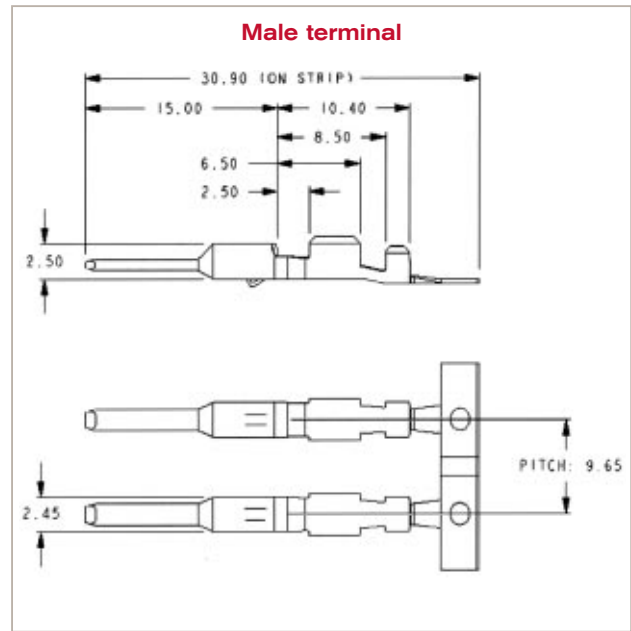

APEX 150

1.5 mm female and male terminals

Dimensional characteristics

Notes :

X-ON Electronics

Largest Supplier of Electrical and Electronic Components

Click to view similar products for [Automotive Connectors](#) category: