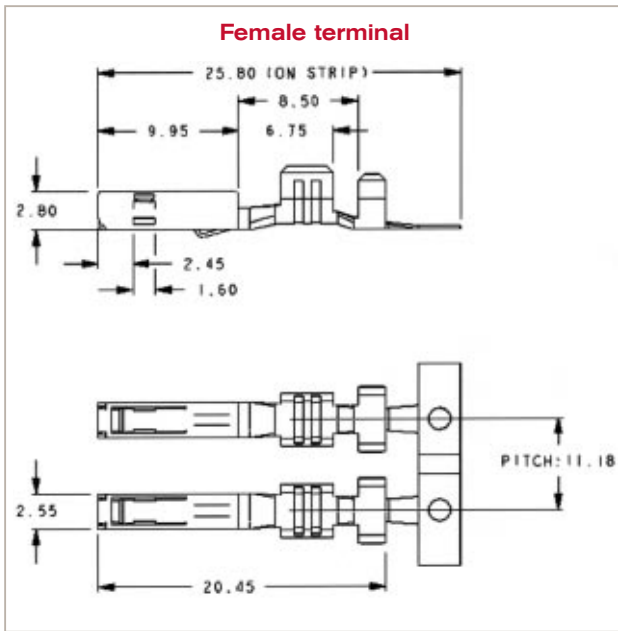

APEX 150

1.5 mm female and male terminals

Dimensional characteristics

Notes :

X-ON Electronics

Largest Supplier of Electrical and Electronic Components

Click to view similar products for [Automotive Connectors](#) category: