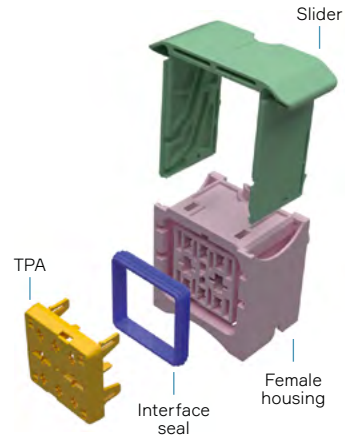

SEALING PROTECTION

About Aptiv

Aptiv is a global technology company that develops safer, greener and more connected solutions enabling the future of mobility.

Visit [aptiv.com](https://www.aptiv.com) →

Cavity count	Blade size (mm)	Gender	Dimensions L x W x H (mm)	Part number	Color
8	2.8 (6) + 8* (2)	F	56.8 x 50.8 x 45.9	10812007	Black
8	2.8 (6) + 8* (2)	F	56.8 x 50.8 x 45.9	13949302	Grey

* Please, consult Aptiv.

DIMENSION MEASUREMENT SAMPLE

13949302

EXPLODED VIEW

13949302

COMPATIBLE WITH

Part numbers, specifications, dimensions and performance data in this document are for general references only and are subject to change without notice. To verify product information, please contact an Aptiv representative.