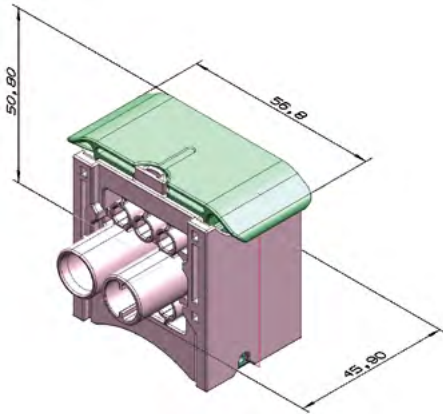

SEALING PROTECTION

About Aptiv

Aptiv is a global technology company that develops safer, greener and more connected solutions enabling the future of mobility.

Visit [aptiv.com](https://www.aptiv.com) →

Cavity count	Blade size (mm)	Gender	Dimensions L x W x H (mm)	Part number	Color
8	2.8 (6) + 8* (2)	F	56.8 x 50.8 x 45.9	10812007	Black
8	2.8 (6) + 8* (2)	F	56.8 x 50.8 x 45.9	13949302	Grey

* Please, consult Aptiv.

DIMENSION MEASUREMENT SAMPLE

13949302

EXPLODED VIEW

13949302

COMPATIBLE WITH

Part numbers, specifications, dimensions and performance data in this document are for general references only and are subject to change without notice. To verify product information, please contact an Aptiv representative.