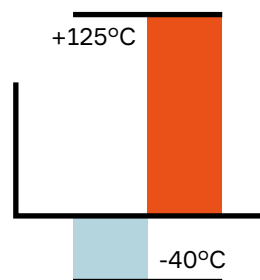

TEMPERATURE