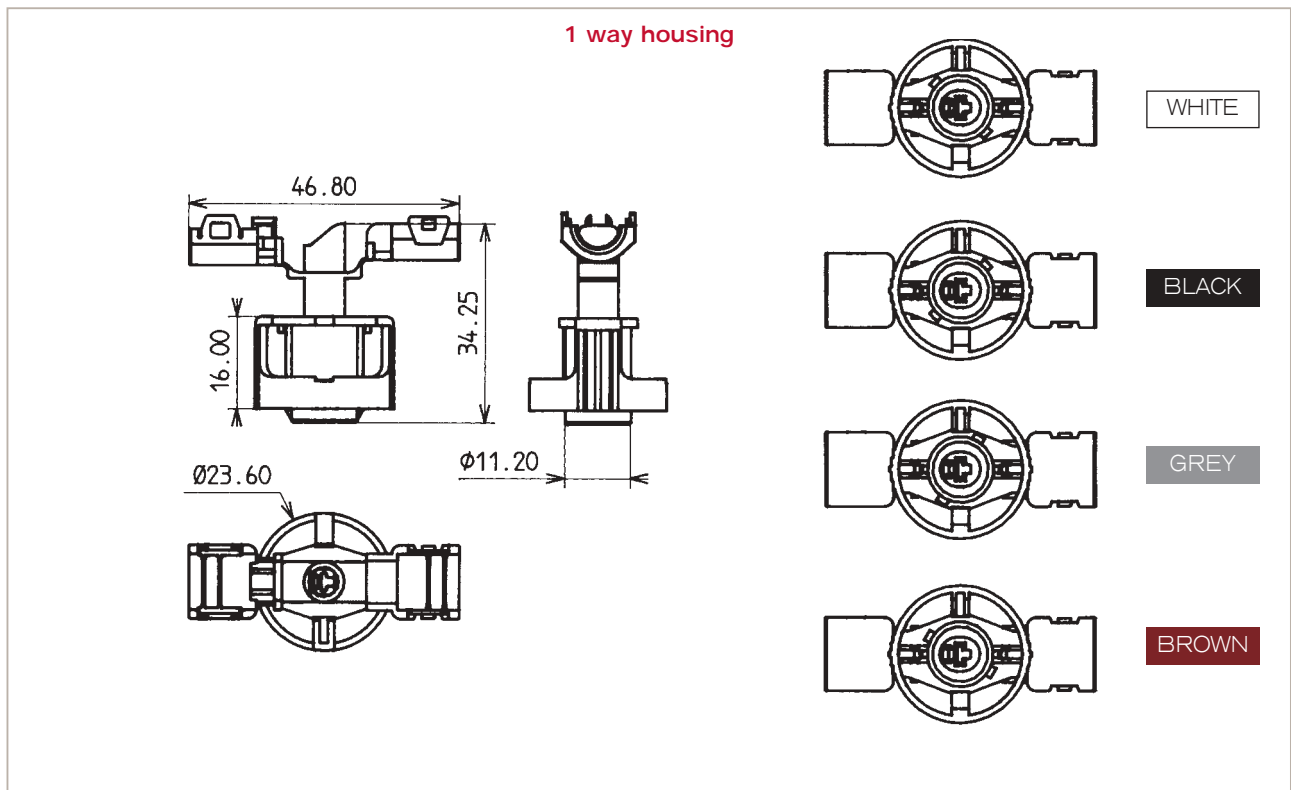

Component-to-wire connectors **FCI**

Sicma

1 & 2 way sealed female housings for 2.8 mm terminals

Dimensional characteristics