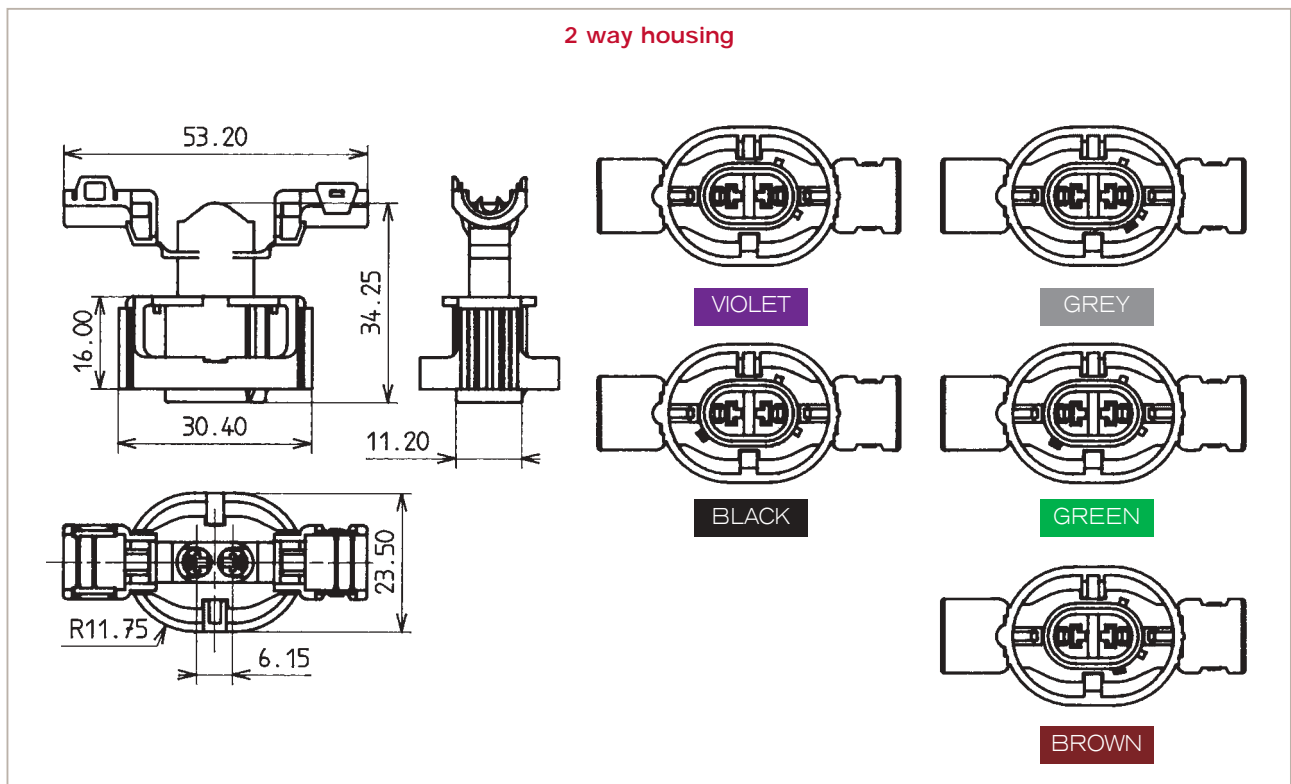

### Connector compatibility

- Usable terminals:
  - Sicma-2 2.8 mm female terminals
  - Sicma-2 2.8 mm male terminals
  - Sicma-3 2.8 mm female terminals
  - Sicma-3 2.8 mm male terminals

Part Numbers	No. of position	Terminal size	Type	Colour
211 PC013S0001	1	2.8 mm	Female housing	Black
211 PC013S1001	1	2.8 mm	Female housing	Brown
211 PC013S8001	1	2.8 mm	Female housing	Grey
211 PC013S9001	1	2.8 mm	Female housing	White
211 PC023S0001	2	2.8 mm	Female housing	Black
211 PC023S1001	2	2.8 mm	Female housing	Brown
211 PC023S5001	2	2.8 mm	Female housing	Green
211 PC023S7001	2	2.8 mm	Female housing	Violet
211 PC023S8001	2	2.8 mm	Female housing	Grey

# Component-to-wire connectors **FCI**

Sicma

## 1 & 2 way sealed female housings for 2.8 mm terminals

### Dimensional characteristics