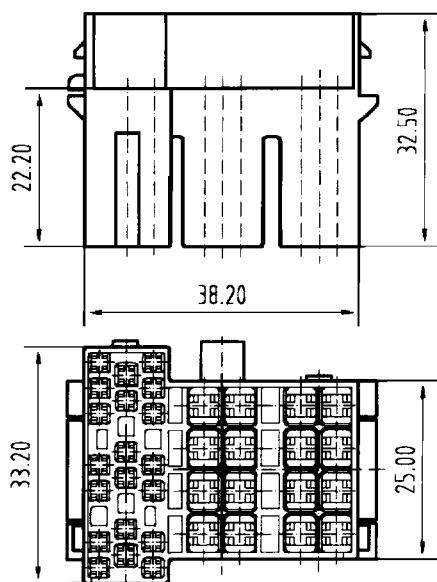

Car radio connectors

DCS-2

36 way modular connector system for car radio : Female housings for 2.8 & 1.5 mm terminals

Features

- Connector system compatible with ISO standards for car radio
- 6-8-16 and 36 position housings available
- High density female housings matable with :
 - Cavity A+B+C in male connector for 36 position female housing
 - Cavity A+B in male connector for 16 position female housings
 - Cavity C in male connector for 6+6+8 position female housings
- Mechanical polarization
- Blue-Green-Yellow colour codings for 8+6+6 female housings
- Different versions available for fixed assembly or quick out system

Part Numbers	No. of Position	Cavity	Terminal size	Fixed / Quick out	Colour
3 023 21 01	36	A+B+C	2.8 mm + 1.5 mm	Q	Black
3 024 00 01	16	A+B	2.8 mm	Q	Black
3 024 01 01	16	A+B	2.8 mm	F	Black
3 022 02 xx	8	C	2.8 mm	F	Blue
3 022 03 xx	6	C	1.5 mm	F	Green
3 022 04 xx	6	C	1.5 mm	F	Yellow

Performance characteristics

- Temperature range :
from -40°C to +85°C

Construction

- Housing material :
 - Polyamide for 16 pos. housings
 - PBT for 8 & 6 pos. housings

Connector compatibility

- Usable terminals :
 - DCS-2 1.5 mm female terminals
 - DCS-2 2.8 mm female terminals

Car radio connectors

DCS-2

Dimensional characteristics

Cavity C housing

Cavity A+B+C housing

Cavity A+B housing

X-ON Electronics

Largest Supplier of Electrical and Electronic Components