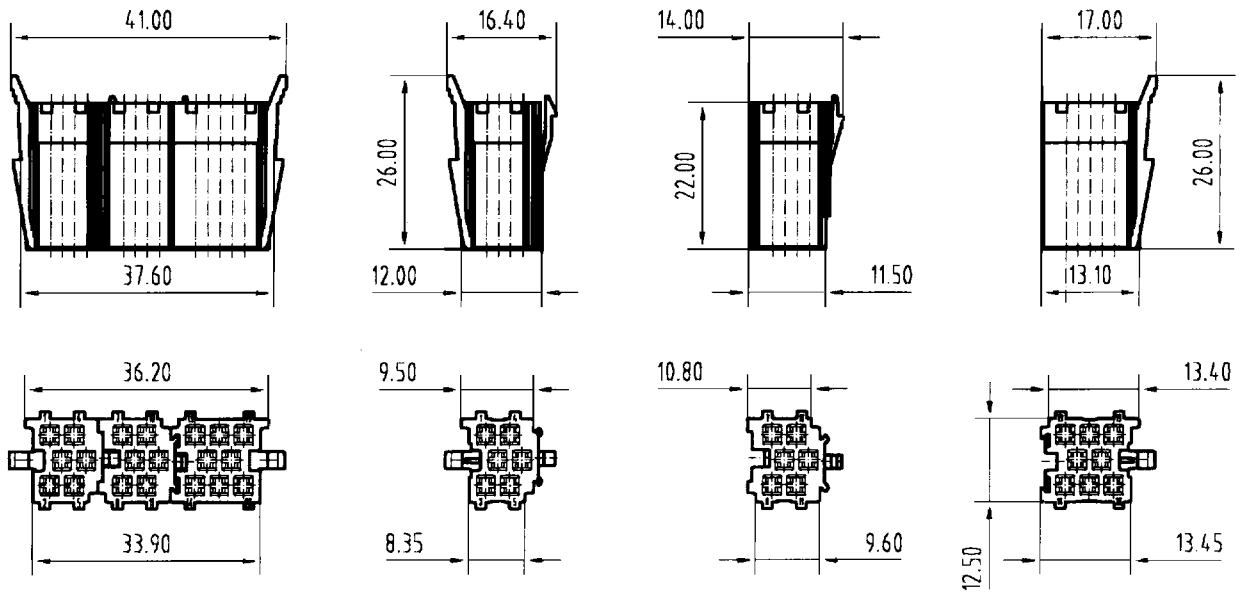

Car radio connectors

DCS-2

36 way modular connector system for car radio : Female housings for 2.8 & 1.5 mm terminals

Features

- Connector system compatible with ISO standards for car radio
- 6-8-16 and 36 position housings available
- High density female housings matable with :
 - Cavity A+B+C in male connector for 36 position female housing
 - Cavity A+B in male connector for 16 position female housings
 - Cavity C in male connector for 6+6+8 position female housings
- Mechanical polarization
- Blue-Green-Yellow colour codings for 8+6+6 female housings
- Different versions available for fixed assembly or quick out system

Part Numbers	No. of Position	Cavity	Terminal size	Fixed / Quick out	Colour
3 023 21 01	36	A+B+C	2.8 mm + 1.5 mm	Q	Black
3 024 00 01	16	A+B	2.8 mm	Q	Black
3 024 01 01	16	A+B	2.8 mm	F	Black
3 022 02 xx	8	C	2.8 mm	F	Blue
3 022 03 xx	6	C	1.5 mm	F	Green
3 022 04 xx	6	C	1.5 mm	F	Yellow

Performance characteristics

- Temperature range :
from -40°C to +85°C

Construction

- Housing material :
 - Polyamide for 16 pos. housings
 - PBT for 8 & 6 pos. housings

Connector compatibility

- Usable terminals :
 - DCS-2 1.5 mm female terminals
 - DCS-2 2.8 mm female terminals

Car radio connectors

DCS-2

Dimensional characteristics

Cavity C housing

Cavity A+B+C housing

Cavity A+B housing

X-ON Electronics

Largest Supplier of Electrical and Electronic Components