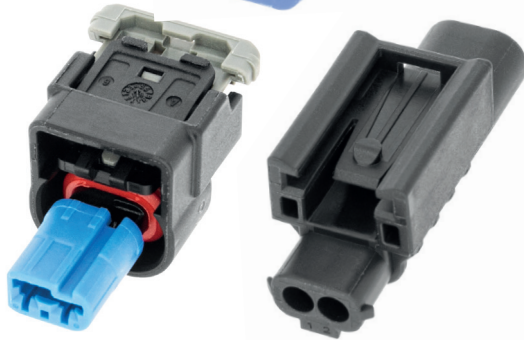

# APEX<sup>®</sup> 1.2 SensoMate<sup>™</sup> SERIES

APEX<sup>®</sup> 1.2 SensoMate<sup>™</sup>  
4W Female

APEX<sup>®</sup> 1.2 SensoMate<sup>™</sup>  
2W Female & Male

## BENEFITS

- Heavy-duty performance for engine vibration and temperature
- Highest current rating of APEX two-piece performance technology
- Ergonomic design including Connector Position Assurance (CPA)

## FEATURES

- Compatible with VDA (AK) 1.2 and USCAR 120 device interfaces (1.2 mm male blade)
- Compliant with Hyundai ES 91500-00/02
- Compliant with USCAR design guidelines and performance standards
- Compliant to Renault-Nissan-Mitsubishi RND5-B-00029 performance standards
- Terminal Position Assurance (TPA) based on Primary Lock Reinforcement (PLR) to detect partially installed terminals

## AVAILABLE CONFIGURATIONS

Cavity Count (ways)	2, 3, 4, 5, 6
Cavity Configurations (mm)	1.2
Blade Size (mm)	1.2
Genders	Female, Male
Sealing Type	Cable Sealed
Centerline Spacing (mm)	4.0
TPA	PLR
CPA	Optional
High Temperature T5 (175°C)	Version available