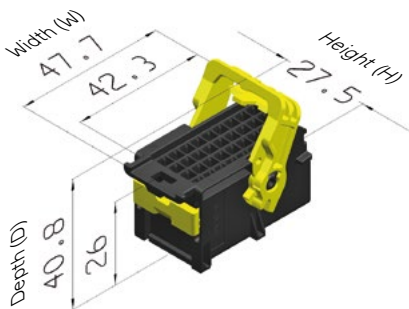

Cavity count	Blade size (mm)	Gender	Dimensions W x H x D (mm)	HB part number	Mounting type	Index	Color	Other indexes offered
4	6.3	F	30.9 x 21 x 24	33136690	Universal	A	Black	B
18	2.8	F	36 x 29.15 x 24.2	35129604	Universal	A	Gray	B, C, D
25	1.5 (18) + 2.8 (7)	F	47.7 x 27.5 x 40.8	33219796	Universal	A	Black	B, C, D
36	1.5	F	47.7 x 27.5 x 40.8	33252408	Universal	A	Brown	B, C, D

Please, refer to the CTCs catalogue for the full part number list.

REQUIRED ACCESSORIES

Cavity count	Accessory	HB part number
25	Secondary Lock	33219801
36	Secondary Lock	33252407

DIMENSION MEASUREMENT SAMPLE