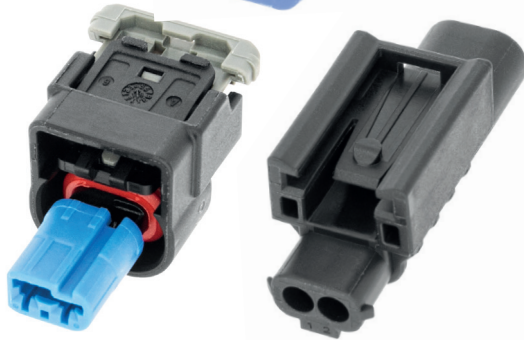

APEX[®] 1.2 SensoMate[™] SERIES

APEX[®] 1.2 SensoMate[™]
4W Female

APEX[®] 1.2 SensoMate[™]
2W Female & Male

BENEFITS

- Heavy-duty performance for engine vibration and temperature
- Highest current rating of APEX two-piece performance technology
- Ergonomic design including Connector Position Assurance (CPA)

FEATURES

- Compatible with VDA (AK) 1.2 and USCAR 120 device interfaces (1.2 mm male blade)
- Compliant with Hyundai ES 91500-00/02
- Compliant with USCAR design guidelines and performance standards
- Compliant to Renault-Nissan-Mitsubishi RND5-B-00029 performance standards
- Terminal Position Assurance (TPA) based on Primary Lock Reinforcement (PLR) to detect partially installed terminals

AVAILABLE CONFIGURATIONS

Cavity Count (ways)	2, 3, 4, 5, 6
Cavity Configurations (mm)	1.2
Blade Size (mm)	1.2
Genders	Female, Male
Sealing Type	Cable Sealed
Centerline Spacing (mm)	4.0
TPA	PLR
CPA	Optional
High Temperature T5 (175°C)	Version available