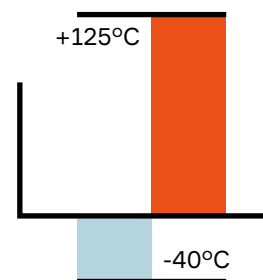

TEMPERATURE