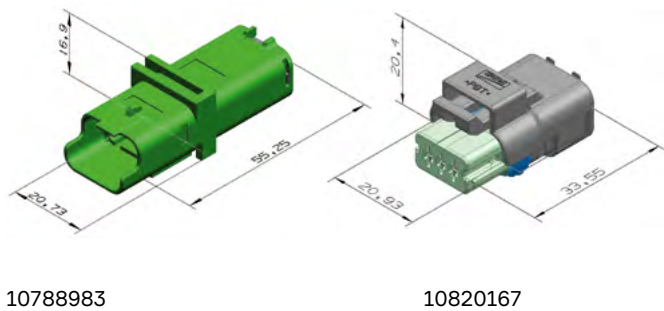

Cavity count	Blade size (mm)	Gender	Dimensions L x W x H (mm)	Part number	Color	Indexes offered
2	1.5	F	17.60 x 18.70 x 33.50	10820158	Black	9
		M	17.40 x 16.90 x 55.20	10787262		7
3	1.5	F	20.93 x 20.40 x 33.55	10820167	Black	8
		M	20.73 x 16.90 x 55.25	10788983		6
4	1.5	F	25.00 x 20.30 x 33.60	10763691	Black	3
		M	23.85 x 12.90 x 55.65	10768812		
5	1.5	F	27.10 x 20.55 x 33.80	10820113	Black	3
		M	27.30 x 16.60 x 55.45	33500323		
6	1.5	F	34.90 x 21.60 x 33.75	10866615	Black	3
		M	34.95 x 16.55 x 55.70	13716617		
6 Mixed	1.5 (4) + 2.8 (2)	F	34.90 x 21.60 x 33.75	10866611	Black	3
		M	34.95 x 16.55 x 55.70	15396354		

DIMENSION MEASUREMENT SAMPLE