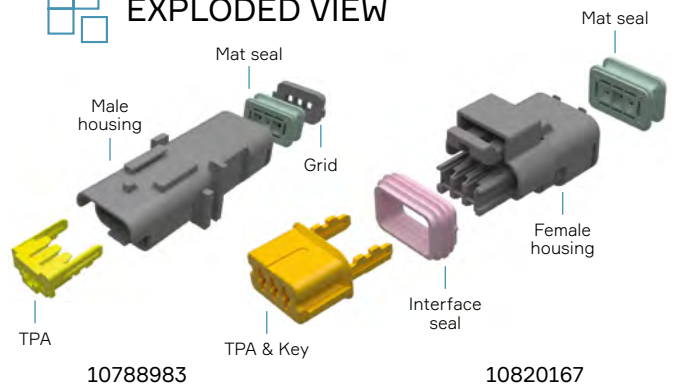

EXPLODED VIEW