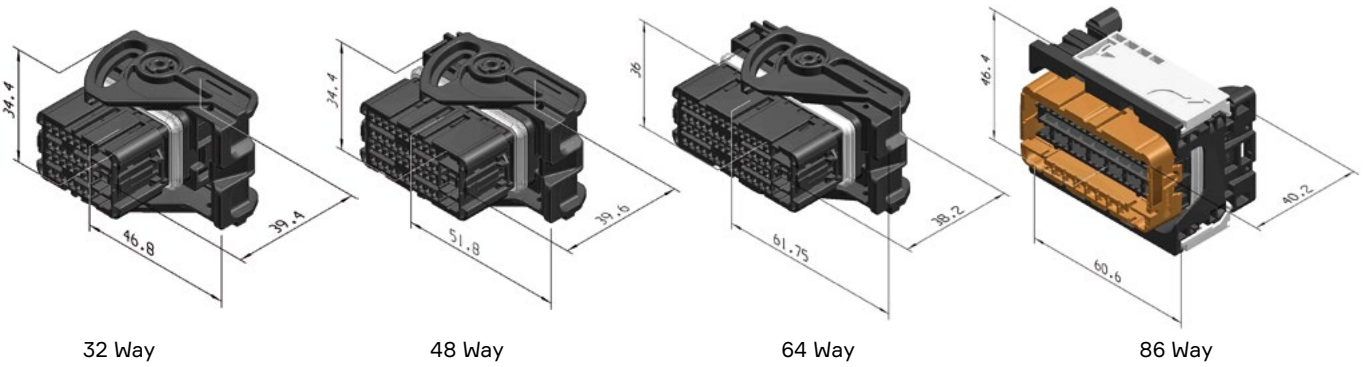

Part number	Cavity Count (ways)	Color coding	Mating cover part number			
13851306	32	Black	13851307			
13956255	48	Black	13956254	0°	33517228	45°
13648596	64	Black	13648597			
33156001	86	Grey	33121915			

DIMENSION MEASUREMENT SAMPLE