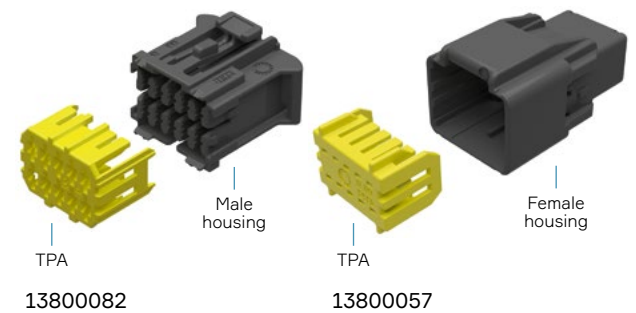

EXPLODED VIEW