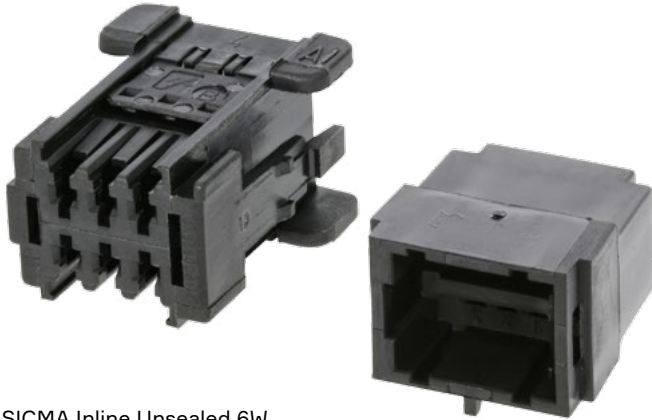

SICMA INLINE UNSEALED SERIES

SICMA Inline Unsealed 6W
Female & Male

BENEFITS

- Reliable inline harness sectioning solution
- Compact male and female housings for convenient wire-to-wire mating

FEATURES

- Mixed sizes of 1.5 and 2.8 mm terminals populating 24 and 36 Way connectors
- Standard fixing slide

AVAILABLE CONFIGURATIONS

Cavity Count (ways)	2, 6, 10, 24, 36
Cavity Configurations (mm)	1.5, 2.8
Material	PBT
Genders	Female, Male

APPLICATIONS

Harness sectioning in cockpit
Dashboard
Interior connections

TEMPERATURE

VIBRATION

CONNECTOR MATING FORCE

2, 10 Way

6, 24 Way

36 Way

See back page for representative part numbers and packaging dimensions.

About Aptiv