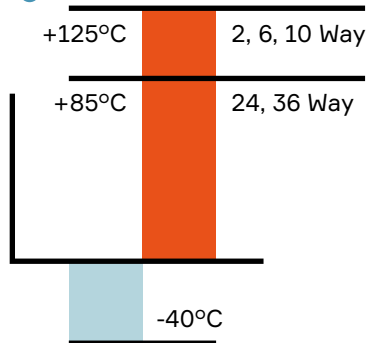

SICMA INLINE UNSEALED SERIES

SICMA Inline Unsealed 6W
Female & Male

BENEFITS

- Reliable inline harness sectioning solution
- Compact male and female housings for convenient wire-to-wire mating

FEATURES

- Mixed sizes of 1.5 and 2.8 mm terminals populating 24 and 36 Way connectors
- Standard fixing slide

AVAILABLE CONFIGURATIONS

Cavity Count (ways)	2, 6, 10, 24, 36
Cavity Configurations (mm)	1.5, 2.8
Material	PBT
Genders	Female, Male

APPLICATIONS

Harness sectioning in cockpit
Dashboard
Interior connections

TEMPERATURE

VIBRATION

CONNECTOR MATING FORCE

2, 10 Way

6, 24 Way

36 Way

See back page for representative part numbers and packaging dimensions.

About Aptiv