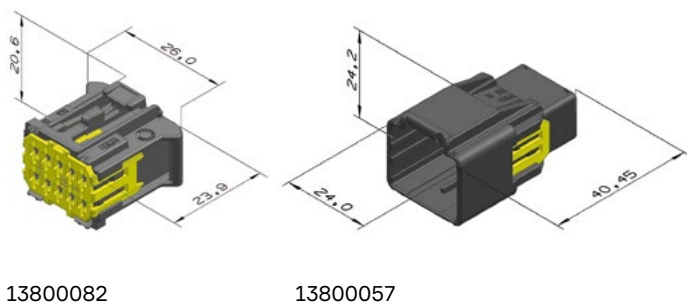

Cavity count	Blade size (mm)	Gender	Dimensions L x W x H (mm)	Part number	Color	Index	Indexes offered
2	1.5	F	17.45 x 5.90 x 24.80	33500298	Black	A	1
		M	18.15 x 14.20 x 36.80	33500318			
6	1.5	F	18.60 x 14.80 x 23.60	10788770	Black	A	5
		M	23.30 x 15.40 x 41.00	10846895			
10	1.5	F	36.85 x 26.95 x 29.70	13800082	Black	A	5
		M	24.20 x 24.00 x 40.45	13800057			
24	1.5 (18) + 2.8 (6)	F	49.10 x 32.65 x 33.30	13751295	Black	A	3
		M	49.10 x 32.65 x 43.90	33500326			
36	1.5 (30) + 2.8 (6)	F	60.84 x 34.40 x 28.70	33500789	Black	A	2
		M	54.20 x 25.30 x 47.15	13651194			

DIMENSION MEASUREMENT SAMPLE