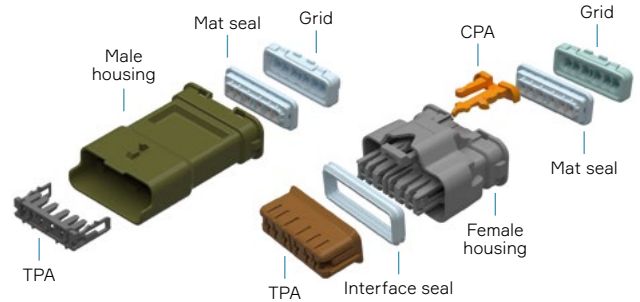

SICMA SensoMate™ SERIES

SICMA SensoMate™ 6W
Female & Male

BENEFITS

- High performance connector featuring T4 / V3 performance
- Back shell covers available

FEATURES

- Suitable for harsh environment
- CPA is pre-mounted
- Compatible with Mini-Sealed family

Visit aptiv.com

Cavity count	Blade size (mm)	Gender	Dimensions L x W x H (mm)	Part number	Color	Indexes offered
4	1.5	F	24.50 x 20.30 x 36.55	13876521	Black	5
		M	24.50 x 15.30 x 58.05	33502133		
5	1.5	F	27.80 x 20.30 x 36.55	13893671	Black	5
		M	27.80 x 15.30 x 58.05	13855072		
6	1.5	F	35.01 x 21.10 x 32.80	13885362	Yellow	5
		M	35.01 x 16.10 x 58.05	13967810		

 DIMENSION MEASUREMENT SAMPLE

33511739

33511993

 EXPLODED VIEW

33511739

33511993

 COMPATIBLE WITH

Part numbers, specifications, dimensions and performance data in this document are for general references only and are subject to change without notice. To verify product information, please contact an Aptiv representative.