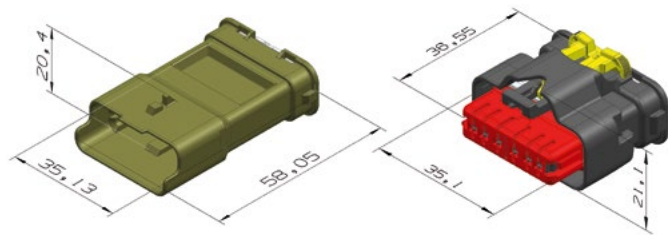

Cavity count	Blade size (mm)	Gender	Dimensions L x W x H (mm)	Part number	Color	Indexes offered
4	1.5	F	24.50 x 20.30 x 36.55	13876521	Black	5
		M	24.50 x 15.30 x 58.05	33502133		
5	1.5	F	27.80 x 20.30 x 36.55	13893671	Black	5
		M	27.80 x 15.30 x 58.05	13855072		
6	1.5	F	35.01 x 21.10 x 32.80	13885362	Yellow	5
		M	35.01 x 16.10 x 58.05	13967810		

DIMENSION MEASUREMENT SAMPLE

33511739

33511993