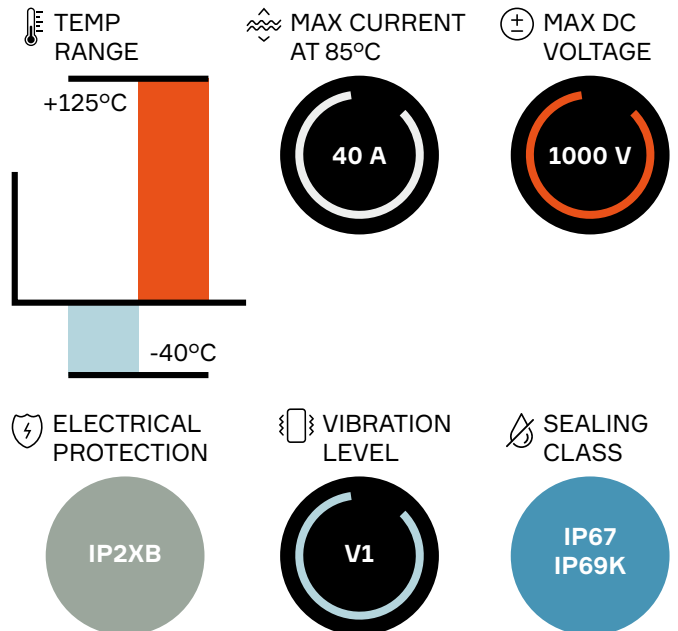

TECHNICAL CHARACTERISTICS