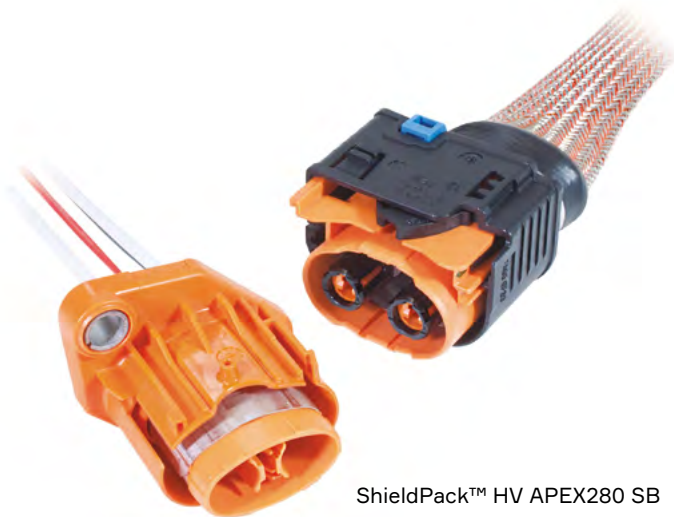

# SHIELDPACK™ HV APEX280 SB

ShieldPack™ HV APEX280 SB

## BENEFITS

- Two-stage disconnect for safe unmating
- Compact package with unique integrated electric interlock
- Header is sealed in both mated and unmated position

## FEATURES

- Bundle shielding with external braid
- HVIL shunted in harness connector

## AVAILABLE CONFIGURATIONS

Connector Type	Wire-to-device
Cable Exit Orientation	180°
Cable Range (mm <sup>2</sup> )	2.5 - 6 (power) 0.5 - 0.75 (HVIL)
Terminal Type	Apex® 2.8
# of Power Terminals	2
Shielding	Bundle
HVIL	Shunt on female
Assembly Assurance	CPA
Number of Indexes	2