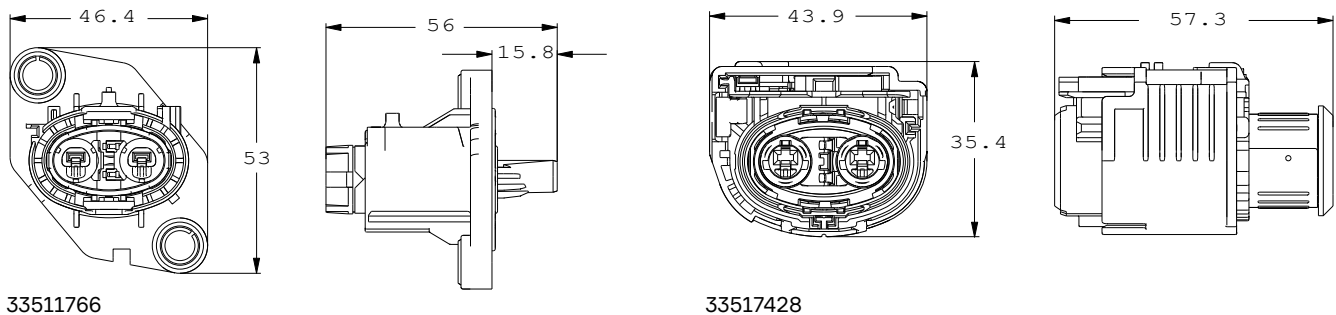

Index	Header connector	Mating connector	BOM
101	33511766	33517428	1
102	33511767	33511765	

ASSOCIATED PARTS

Part number	Description	BOM
Header		
15509074	APEX® 2.8 male terminal 2.5 mm²	2
15516298	APEX® 2.8 male terminal 4 - 6 mm²	
33511802	DCS2 1.5 male terminal gold-plated 0.22 - 0.35 mm²	2
10779703	DCS2 1.5 male terminal gold-plated 0.5 - 1.0 mm²	
Mating connector		
13627267	APEX® 2.5 mm²	2
10810733	APEX® 4 - 6 mm²	
Seals		
33512180	Header and mating: APEX® 2.8 female & male single wire seal 2.5 mm²	2
33512175	Header and mating: APEX® 2.8 female & male single wire seal red 4 mm²	
35289308	Header and mating: APEX® 2.8 female & male single wire seal 6 mm²	
15441379	Header: DCS/DSQ 1.5 red single wire seal 0.22 - 0.5 mm²	2
15441380	Header: DCS/DSQ 1.5 grey single wire seal 0.75 - 1.0 mm²	

DIMENSION MEASUREMENT SAMPLE

Part numbers, specifications, dimensions and performance data in this document are for general references only and are subject to change without notice. To verify product information, please contact an Aptiv representative.

CS-SP102-HV-En1220