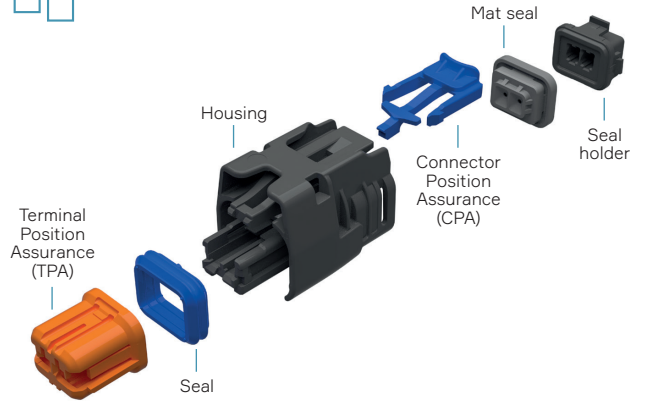

EXPLODED VIEW