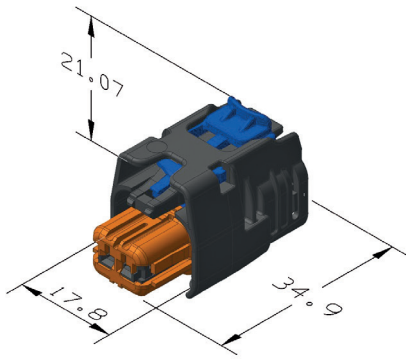

FEATURES

- Withstanding high vibration up to 42 G sine
- High temperature 150°C (T4), enduring additionally 175°C during 240 hours
- Rear latch for easiness to unmate connector from device
- Connector Position Assurance
- Inertial effect while mating the connector to the device which guarantees an easy mating

Visit aptiv.com

Cavity count	Blade size (mm)	Gender	Dimensions L x W x H (mm)	Part number	Color	Indexes offered
2	1.5	F	18 x 21 x 35	33150308	Orange	8
3	1.5	F	21 x 21 x 35	33150316	Orange	8

 DIMENSION MEASUREMENT SAMPLE