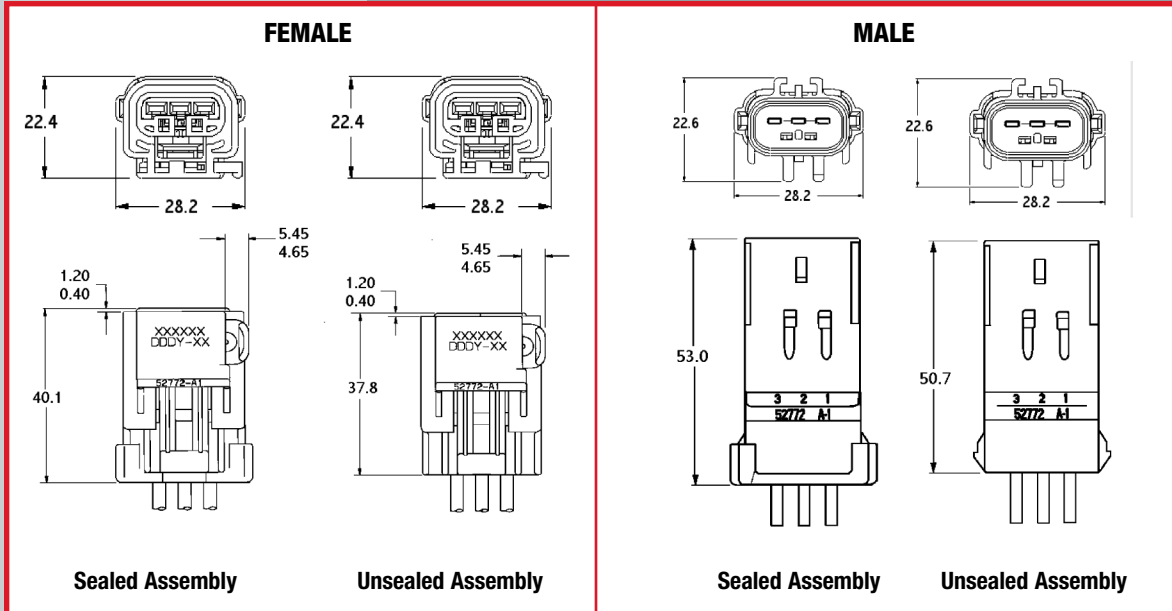

FCI 3-Way APEX 2.8 mm Connection System

INDEX TYPE	HOUSING COLOR	SEALED/ UNSEALED	FEMALE ASSEMBLY PART NUMBER	MALE ASSEMBLY PART NUMBER	TEMPERATURE RATING OF MATERIAL	WIRE INSULATION RANGE PER CAVITY (mm)
A	DK GRN	SEALED	54200346	54200354	-40°C to +150°C	1.70 – 2.77
A	BLK	SEALED	54200308	54200312	-40°C to +125°C	1.70 – 2.77
A	BLK	UNSEALED	54200300	54200304	-40°C to +125°C	1.50 – 4.09
B	LT GREY	SEALED	54200309	54200313	-40°C to +125°C	1.70 – 2.77
B	LT GREY	UNSEALED	54200301	54200305	-40°C to +125°C	1.50 – 4.09
C	DK GREY	SEALED	54200310	54200314	-40°C to +125°C	1.70 – 2.77
D	NATURAL	SEALED	54200311	54200315	-40°C to +125°C	1.70 – 2.77
D	NATURAL	UNSEALED	54200303	54200307	-40°C to +125°C	1.50 – 4.09
C	DK GREY	UNSEALED	54200302	54200306	-40°C to +125°C	1.50 – 4.09
A	BLACK	SEALED	54200335N*	—	SEAL W/O HOLES	USED AS CAP
A	BLACK	SEALED	—	54200337*	SEAL W/O HOLES	USED AS CAP

* Plug for same index (A) mating part.

Note: Female part numbers with the N suffix are without CPA latch.

3.35mm wire diameter sealing is available in select configurations. Consult sales drawing.

Additional configurations available. Please consult sales drawing.