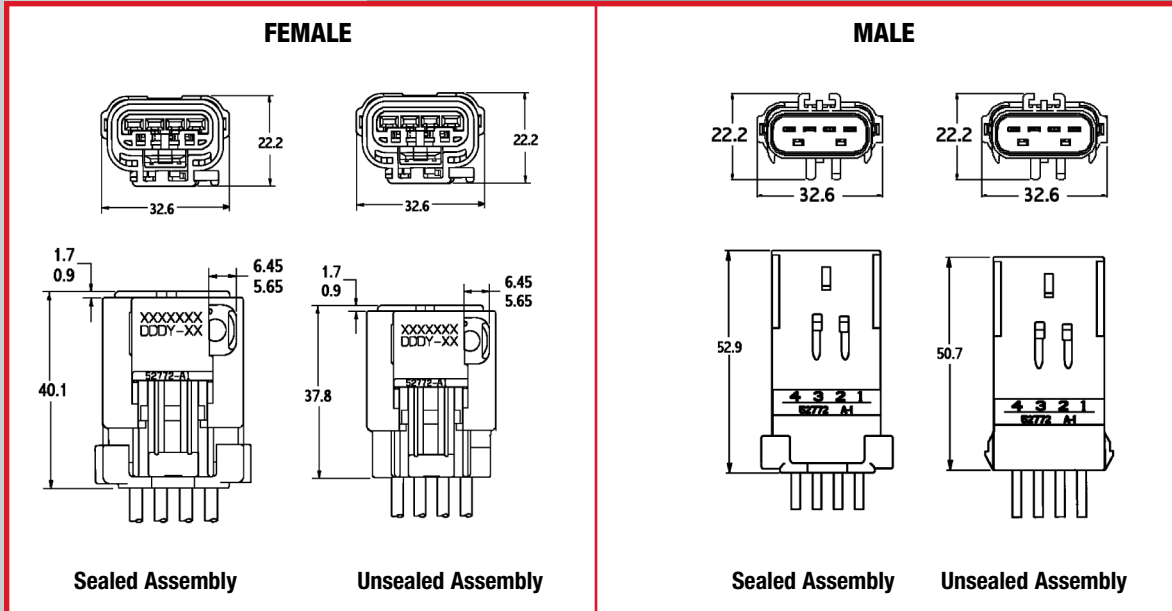

## FCI 4-Way APEX 2.8 mm Connection System

INDEX TYPE	HOUSING COLOR	SEALED/ UNSEALED	FEMALE ASSEMBLY PART NUMBER	MALE ASSEMBLY PART NUMBER	TEMPERATURE RATING OF MATERIAL	WIRE INSULATION RANGE PER CAVITY (mm)
A	BLK	SEALED	54200409	54200413	-40°C to +125°C	1.70 – 2.77
A	BLK	UNSEALED	54200400	54200405	-40°C to +125°C	1.50 – 4.09
B	LT GREY	SEALED	54200410	54200414	-40°C to +125°C	1.70 – 2.77
C	DK GREY	SEALED	54200411	54200415	-40°C to +125°C	1.70 – 2.77
C	DK GREY	UNSEALED	54200403	54200407	-40°C to +125°C	1.50 – 4.09
D	NATURAL	SEALED	54200412	54200416	-40°C to +125°C	1.70 – 2.77
D	NATURAL	UNSEALED	54200404	54200408	-40°C to +125°C	1.50 – 4.09
B	LT GREY	SEALED	54000450*	—	SEAL W/O HOLES	USED AS CAP
A	BLACK	SEALED	—	54200427*	SEAL W/O HOLES	USED AS CAP

\* Plug for same index (A) mating part.

Note: Female part numbers with the N suffix are without CPA latch.

3.35mm wire diameter sealing is available in select configurations. Consult sales drawing.

Additional configurations available. Please consult sales drawing.