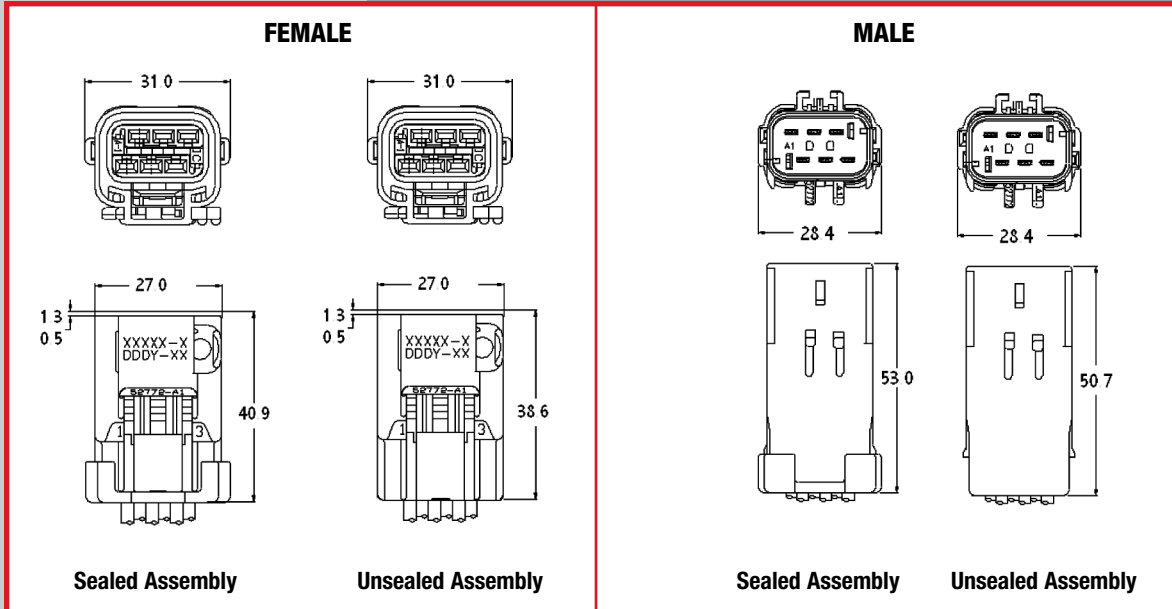

FCI 6-Way APEX 2.8 mm Connection System

INDEX TYPE	HOUSING COLOR	SEALED/ UNSEALED	FEMALE ASSEMBLY PART NUMBER	MALE ASSEMBLY PART NUMBER	TEMPERATURE RATING OF MATERIAL	WIRE INSULATION RANGE PER CAVITY (mm)
A	BLK	SEALED	54200608	54200612	-40°C to +125°C	1.70 – 2.77
A	BLK	UNSEALED	54200600	54200604	-40°C to +125°C	1.50 – 4.09
B	LT GREY	SEALED	54200609	54200613	-40°C to +125°C	1.70 – 2.77
B	LT GREY	UNSEALED	54200646	54200605	-40°C to +125°C	1.50 – 4.09
C	DK GREY	SEALED	54200610	54200614	-40°C to +125°C	1.70 – 2.77
C	DK GREY	UNSEALED	54200602	54200606	-40°C to +125°C	1.50 – 4.09
D	NATURAL	SEALED	54200611	54200615	-40°C to +125°C	1.70 – 2.77
D	NATURAL	UNSEALED	54200603	54200607	-40°C to +125°C	1.50 – 4.09
A	BLACK	SEALED	54000626*	—	SEAL W/O HOLES	USED AS CAP
A	BLACK	SEALED	—	54200663*	SEAL W/O HOLES	USED AS CAP

* Plug for same index (A) mating part.

Note: Female part numbers with the N suffix are without CPA latch.

3.35mm wire diameter sealing is available in select configurations. Consult sales drawing.

Additional configurations available. Please consult sales drawing.