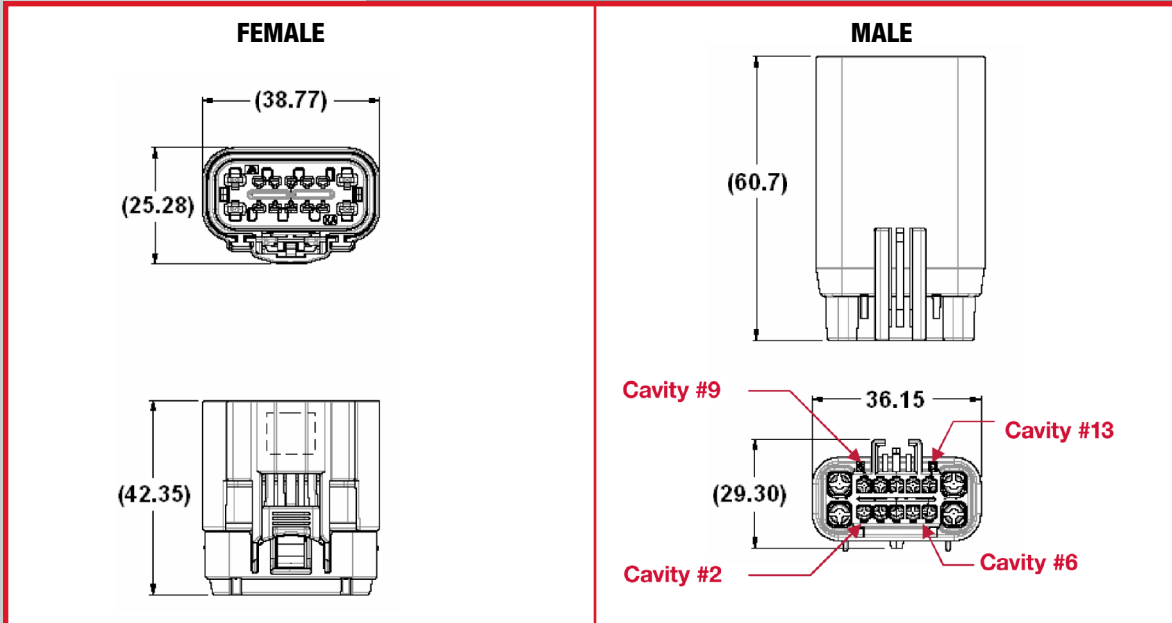

FCI 14 Way APEX 150 Hybrid Connection System

INDEX TYPE	HOUSING COLOR	PLUGGED SEAL POSITIONS (X)														FEMALE ASSEMBLY PART NUMBER	MALE ASSEMBLY PART NUMBER (SLOT 1)	MALE ASSEMBLY PART NUMBER (SLOT 2)	
		1	2	3	4	5	6	7	8	9	10	11	12	13	14				
A	BLACK																55251400	54251400	54251404
B	GREY																55251401	54251401	54251405
C	BROWN																55251402	54251402	54251406
D	GREEN																55251403	54251403	54251407
A	BLACK	X													X		55251408	54251412	
B	GREY	X													X		55251409	54251413	
A	BLACK					X											55251410	54251416	54251418
B	GREY					X											55251411	54251417	54251419
A	BLACK	X				X											55251412	54251420	54251422
B	GREY	X				X											55251413	54251421	54251423
A	BLACK	X				X									X		55251414	54251424	54251426
B	GREY	X				X									X		55251415	54251425	54251427
A	BLACK	X				X			X						X		55251416	54251428	54251430
B	GREY	X				X			X						X		55251417	54251429	54251431
E	YELLOW		*	*													55251404		54251408
F	YELLOW				*	*								*	*		55251405		54251409
G	YELLOW	*	*														55251406		54251410
H	YELLOW				*	*								*	*		55251407		54251411

NOTE 1: Assembly part numbers also available without CPA. See sale drawing for part numbers

NOTE 2: See Page 8 for explanation of clip slot type 1 and clip slot type 2.

* Shorting bar exists in this position.