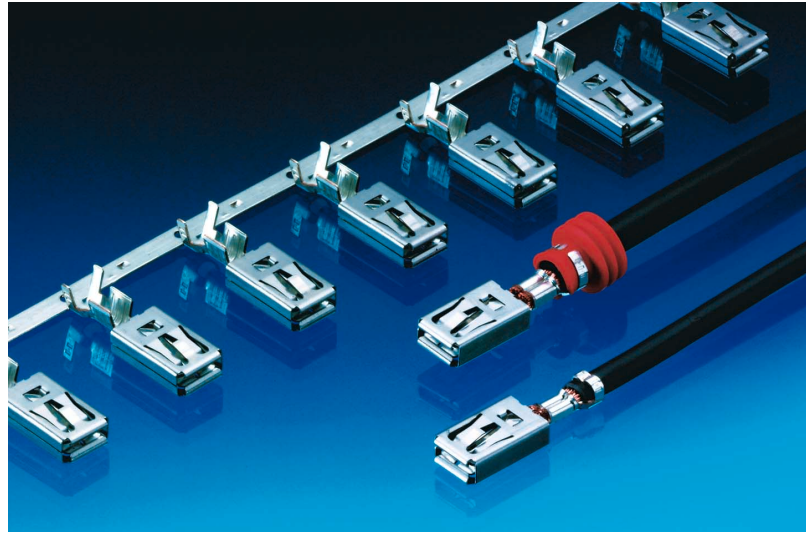

DCS-1

9.5 mm female terminal (box version)

Features

- DCS-1 technology
- 12.0 mm pitch for unsealed application
- 12.5 mm pitch for sealed application with single wire seal
- Version with locking lances
- Long Box/Long auxiliary steel spring in CrNi
- High current carrying capacity (up to 80 A at +23°C)
- Protected contact springs
- Compatible with single wire sealing
- Crimp code on terminal

Performance characteristics*

- Contact resistance: < 3 mΩ
- Contact mating force: < 22 N
- Contact unmating force: < 16 N
- Current carrying capacity with 10 mm² wire:

| | |
|-------------------------|------|
| at 23°C up to approx.: | 80 A |
| at 85°C up to approx.: | 55 A |
| at 100°C up to approx.: | 45 A |

* Mated with 9.5 x 1.2 mm DCS-1 male terminal

Packing

- No. of terminals per reel: Consult us
- No. of reels per packing: Consult us

Tooling

- Manual crimping tool: Consult us
- Mini applicator: Consult us

DCS-1

9.5 mm female terminal (box version)

Dimensional characteristics

Notes :

X-ON Electronics

Largest Supplier of Electrical and Electronic Components

Click to view similar products for [Automotive Connectors](#) category: