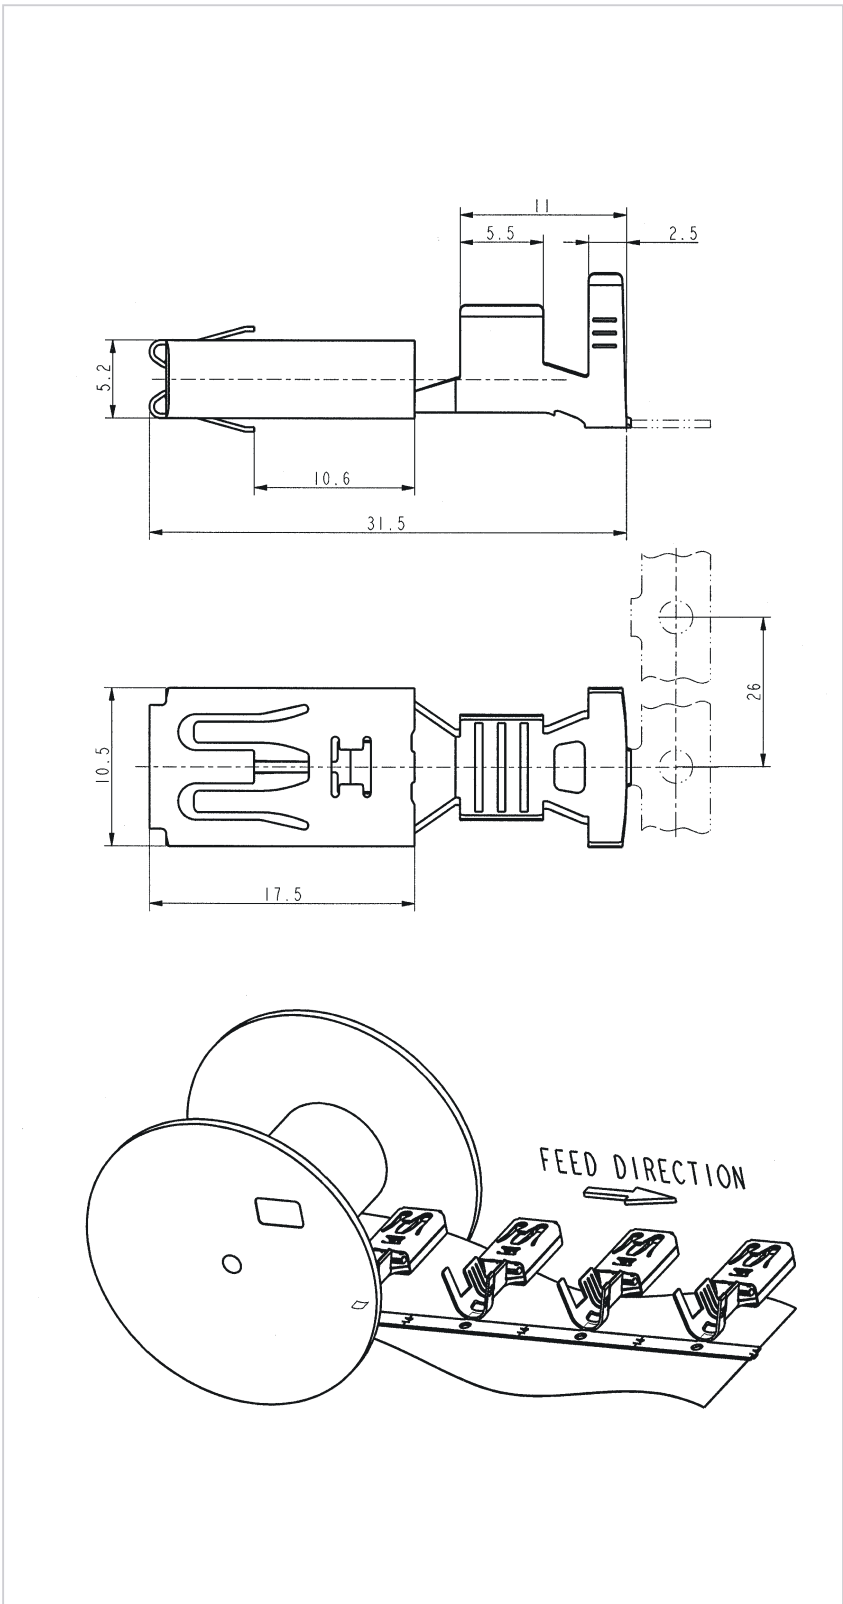

DCS-1

9.5 mm female terminal (box version)

Dimensional characteristics

Notes :