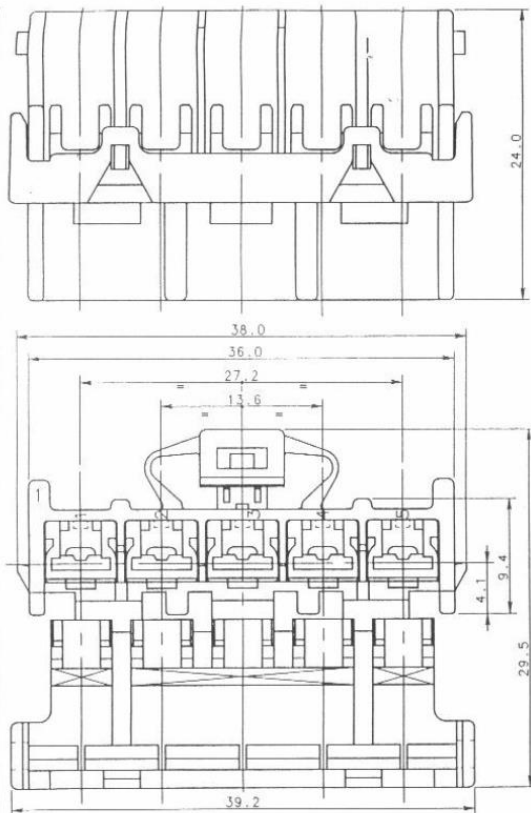

BSC307756

N° CAT.	COLORE	MATERIALE
BRT05WHFH	BIANCO	PA 6.6 NON CARICATO
BRT05BKFH	NERO	PA 6.6 NON CARICATO

CAVITA' ADATTA PER CONTATTO FCI N° CATALOGO FG029TN+T
RANGO FILO RIDOTTO 1.0 + 2.5 mm²

Description : CONNETTORE PORTAFEMMINA 5 VIE		Cat. No : VEDI TABELLA	
Draft Date 30/03/94	R.B. This is our exclusive property. It is not to be copied, replicated or disclosed to a third party. nor used for manufacturing, without our written consent, and has to be returned to us in case of no usage.	European projection Not to scale All dimensions in mm Tolerances ± 0.3 mm Unless otherwise specified	 FCI FERRAZZINI CONNECTORS INTERNATIONAL Fromatone Connectors Italia S.p.A. BSC307756 Customer drawing
			Rev 6