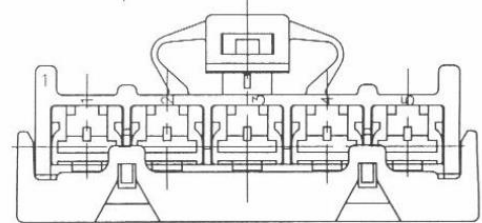

BSC307756

N° CAT.	COLORE	MATERIALE
BRT05WHFH	BIANCO	PA 6.6 NON CARICATO
BRT05BKFH	NERO	PA 6.6 NON CARICATO

CAVITA' ADATTA PER CONTATTO FCI N° CATALOGO FG029TN+T
RANGO FILO RIDOTTO 1.0 + 2.5 mm²

Description : CONNETTORE PORTAFEMMINA 5 VIE		Cat. No : VEDI TABELLA	
Draft Date 30/03/94	R.B. This is our exclusive property. It is not to be copied, replicated or disclosed to a third party. nor used for manufacturing, without our written consent, and has to be returned to us in case of no usage.	European projection Not to scale All dimensions in mm Tolerances ± 0.3 mm Unless otherwise specified	 FCI FERRAZZINI CONNECTORS INTERNATIONAL Fromatone Connectors Italia S.p.A. BSC307756 Customer drawing
			Rev 6