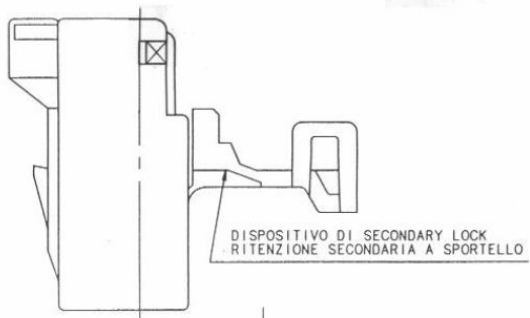

BSC307756

N° CAT.	COLORE	MATERIALE
BRT05WHFH	BIANCO	PA 6.6 NON CARICATO
BRT05BKFH	NERO	PA 6.6 NON CARICATO

CAVITA' ADATTA PER CONTATTO FCI N° CATALOGO FG029TN+T
RANGO FILO RIDOTTO 1.0 + 2.5 mm²

Description : CONNETTORE PORTAFEMMINA 5 VIE		Cat. No : VEDI TABELLA	
Draft Date 30/03/94	R.B. This is our exclusive property. It is not to be copied, replicated or disclosed to a third party. nor used for manufacturing, without our written consent, and has to be returned to us in case of no usage.	European projection Not to scale All dimensions in mm Tolerances ± 0.3 mm Unless otherwise specified	 FCI FERRAZZINI CONNECTORS INTERNATIONAL Fromatone Connectors Italia S.p.A. BSC307756 Customer drawing
			Rev 6