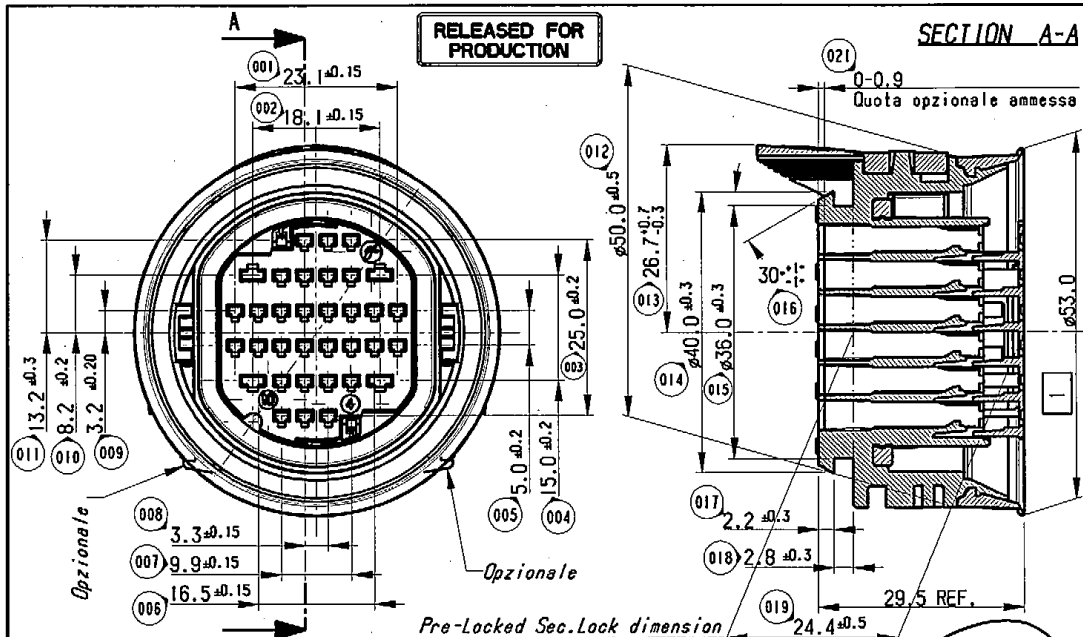

RELEASED FOR PRODUCTION

SECTION A-A

White buffering for DTBFHPE34BS only.

P/N	SLIDE COLOUR
DTBFHPE34BK	GREY
DTBFHPE34BS	BLACK

NOTE 1:

- The connector is designed for the female contacts : Sicma 2/3 1.5 x 0.8 mm.  
Sicma 2 2.8 x 0.8 mm.

External gasket maximum clearance after mating male and female holder.

- Completed by the contacts it can be mated with the relative male holder 34 ways : DTBMHPE34BKXXXX  
DTBMHPE34DCXXXX

- For use and mating operation : see spec. IPS 160

NOTE 2:

- The connector can be supplied with different slides. (View "X" shows the alternative configuration)

View "X"  
Scale 1:1

SHEET  
1 OF 2

FSA 309026

Description : DOOR TO BODY 34 WAYS  
ASSY FEMALE HOLDER