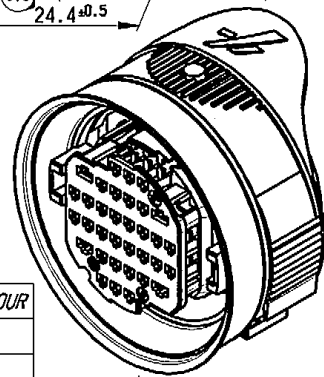

RELEASED FOR PRODUCTION

SECTION A-A

White buffering for DTBFHPE34BS only.

P/N	SLIDE COLOUR
DTBFHPE34BK	GREY
DTBFHPE34BS	BLACK

NOTE 1:

- The connector is designed for the female contacts : Sicma 2/3 1.5 x 0.8 mm.  
Sicma 2 2.8 x 0.8 mm.

External gasket maximum clearance after mating male and female holder.

- Completed by the contacts it can be mated with the relative male holder 34 ways : DTBMHPE34BKXXXX  
DTBMHPE34DCXXXX

- For use and mating operation : see spec. IPS 160

NOTE 2:

- The connector can be supplied with different slides. (View "X" shows the alternative configuration)

View "X"  
Scale 1:1

SHEET  
1 OF 2

FSA 309026

Description : DOOR TO BODY 34 WAYS  
ASSY FEMALE HOLDER