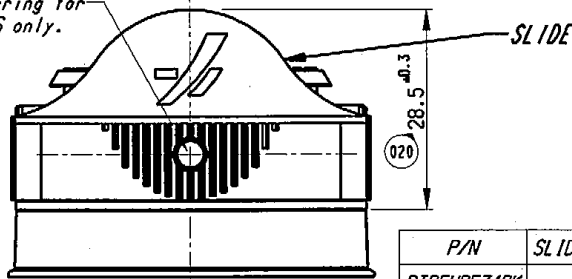

P/N	SLIDE COLOUR
DTBFHPE34BK	GREY
DTBFHPE34BS	BLACK