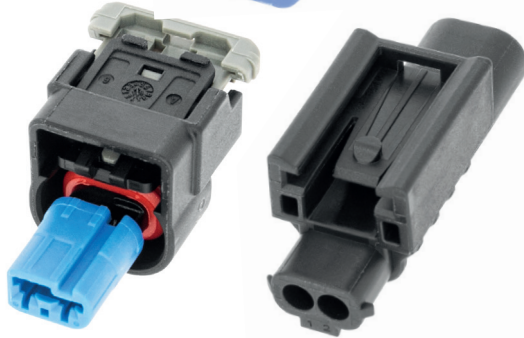

# APEX<sup>®</sup> 1.2 SensoMate<sup>™</sup> SERIES

APEX<sup>®</sup> 1.2 SensoMate<sup>™</sup>  
4W Female

APEX<sup>®</sup> 1.2 SensoMate<sup>™</sup>  
2W Female & Male

## BENEFITS

- Heavy-duty performance for engine vibration and temperature
- Highest current rating of APEX two-piece performance technology
- Ergonomic design including Connector Position Assurance (CPA)

## FEATURES

- Compatible with VDA (AK) 1.2 and USCAR 120 device interfaces (1.2 mm male blade)
- Compliant with Hyundai ES 91500-00/02
- Compliant with USCAR design guidelines and performance standards
- Compliant to Renault-Nissan-Mitsubishi RND5-B-00029 performance standards
- Terminal Position Assurance (TPA) based on Primary Lock Reinforcement (PLR) to detect partially installed terminals

## AVAILABLE CONFIGURATIONS

Cavity Count (ways)	2, 3, 4, 5, 6
Cavity Configurations (mm)	1.2
Blade Size (mm)	1.2
Genders	Female, Male
Sealing Type	Cable Sealed
Centerline Spacing (mm)	4.0
TPA	PLR
CPA	Optional
High Temperature T5 (175°C)	Version available