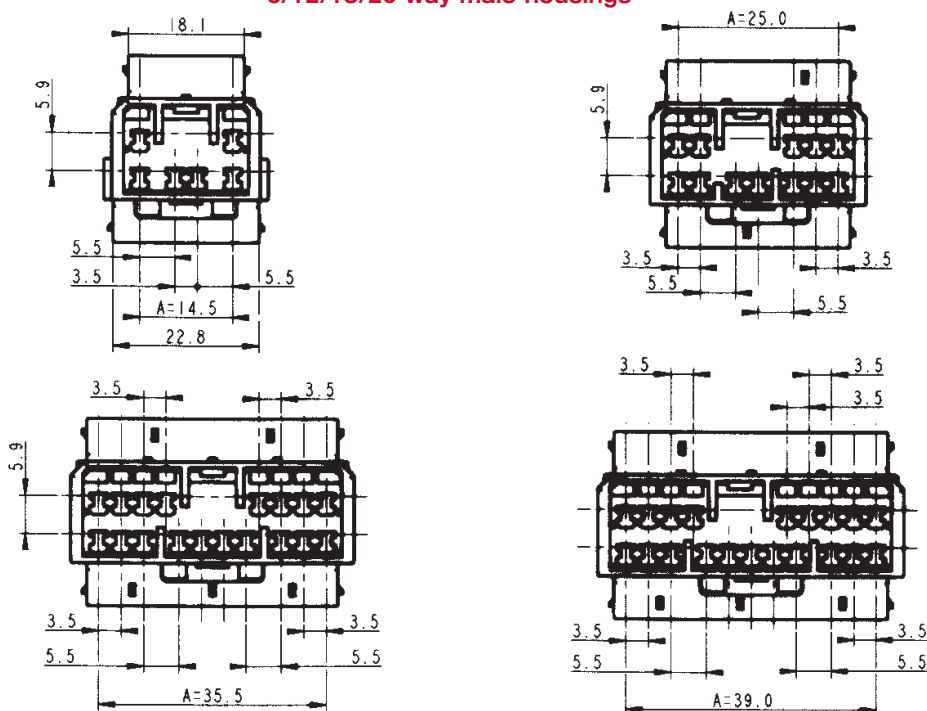

Coupling connectors

MCS

1 to 20 way coupling housings for 1.8 mm terminals

Part Numbers	No. of position	Terminal size	Type	Colour
MCHFHPE12WH	12	1.8 mm	Female housing	White
MCHMHPE12WH	12	1.8 mm	Male housing	White
MCHFHPE12BK	12	1.8 mm	Female housing	Black
MCHFHPE12BL	12	1.8 mm	Female housing	Blue
MCHFHPE12GY	12	1.8 mm	Female housing	Grey
MCHMHPE12BK	12	1.8 mm	Male housing	Black
MCHMHPE12BL	12	1.8 mm	Male housing	Blue
MCHFHPE14WH	14	1.8 mm	Female housing	White
MCHMHPE14WH	14	1.8 mm	Male housing	White
MCHFHPE18BL	18	1.8 mm	Female housing	Blue
MCHMHPE18BL	18	1.8 mm	Male housing	Blue
MCHFHPE18WH	18	1.8 mm	Female housing	White
MCHMHPE18WH	18	1.8 mm	Male housing	White
MCHFHPE20WH	20	1.8 mm	Female housing	White
MCHMHPE20WH	20	1.8 mm	Male housing	White
MCHFHPE20BK	20	1.8 mm	Female housing	Black
MCHMHPE20BK	20	1.8 mm	Male housing	Black
MCHFHPE20BL	20	1.8 mm	Female housing	Blue
MCHMHPE20BL	20	1.8 mm	Male housing	Blue

Dimensional characteristics

2 way female housing

2 way male housing

Coupling connectors

MCS

1 to 20 way coupling housings for 1.8 mm terminals

Dimensional characteristics

Coupling connectors

MCS

1 to 20 way coupling housings for 1.8 mm terminals

Dimensional characteristics

8 way female housing

8 way male housing

6/12/18/20 way male housings

X-ON Electronics

Largest Supplier of Electrical and Electronic Components