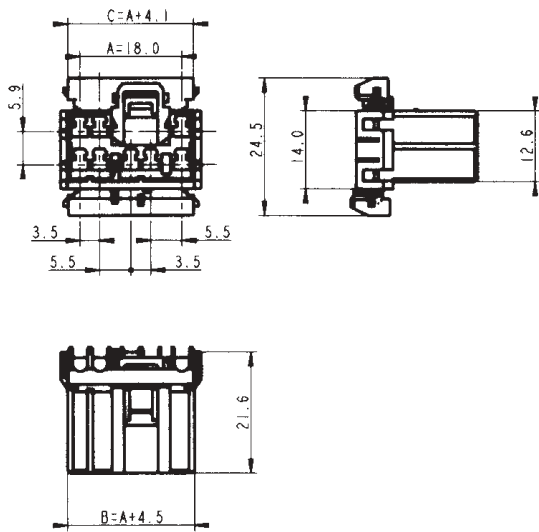

Coupling connectors

MCS

1 to 20 way coupling housings for 1.8 mm terminals

Part Numbers	No. of position	Terminal size	Type	Colour
MCHFHPE12WH	12	1.8 mm	Female housing	White
MCHMHPE12WH	12	1.8 mm	Male housing	White
MCHFHPE12BK	12	1.8 mm	Female housing	Black
MCHFHPE12BL	12	1.8 mm	Female housing	Blue
MCHFHPE12GY	12	1.8 mm	Female housing	Grey
MCHMHPE12BK	12	1.8 mm	Male housing	Black
MCHMHPE12BL	12	1.8 mm	Male housing	Blue
MCHFHPE14WH	14	1.8 mm	Female housing	White
MCHMHPE14WH	14	1.8 mm	Male housing	White
MCHFHPE18BL	18	1.8 mm	Female housing	Blue
MCHMHPE18BL	18	1.8 mm	Male housing	Blue
MCHFHPE18WH	18	1.8 mm	Female housing	White
MCHMHPE18WH	18	1.8 mm	Male housing	White
MCHFHPE20WH	20	1.8 mm	Female housing	White
MCHMHPE20WH	20	1.8 mm	Male housing	White
MCHFHPE20BK	20	1.8 mm	Female housing	Black
MCHMHPE20BK	20	1.8 mm	Male housing	Black
MCHFHPE20BL	20	1.8 mm	Female housing	Blue
MCHMHPE20BL	20	1.8 mm	Male housing	Blue

Dimensional characteristics

2 way female housing

2 way male housing

Coupling connectors

MCS

1 to 20 way coupling housings for 1.8 mm terminals

Dimensional characteristics

Coupling connectors

MCS

1 to 20 way coupling housings for 1.8 mm terminals

Dimensional characteristics

8 way female housing

8 way male housing

6/12/18/20 way male housings

X-ON Electronics

Largest Supplier of Electrical and Electronic Components