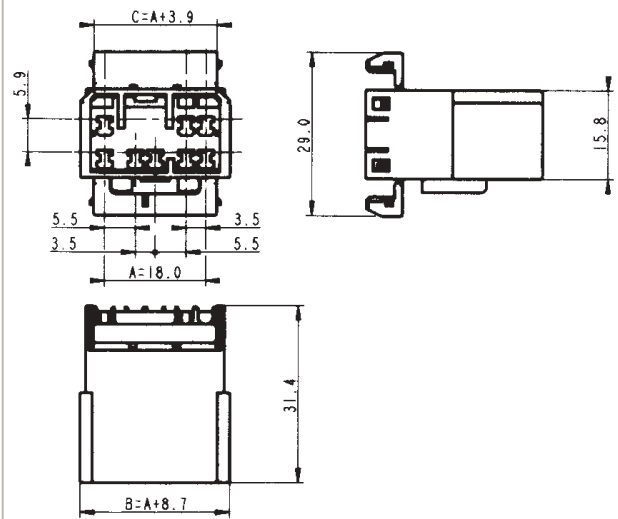

Coupling connectors

MCS

1 to 20 way coupling housings for 1.8 mm terminals

Part Numbers	No. of position	Terminal size	Type	Colour
MCHFHPE12WH	12	1.8 mm	Female housing	White
MCHMHPE12WH	12	1.8 mm	Male housing	White
MCHFHPE12BK	12	1.8 mm	Female housing	Black
MCHFHPE12BL	12	1.8 mm	Female housing	Blue
MCHFHPE12GY	12	1.8 mm	Female housing	Grey
MCHMHPE12BK	12	1.8 mm	Male housing	Black
MCHMHPE12BL	12	1.8 mm	Male housing	Blue
MCHFHPE14WH	14	1.8 mm	Female housing	White
MCHMHPE14WH	14	1.8 mm	Male housing	White
MCHFHPE18BL	18	1.8 mm	Female housing	Blue
MCHMHPE18BL	18	1.8 mm	Male housing	Blue
MCHFHPE18WH	18	1.8 mm	Female housing	White
MCHMHPE18WH	18	1.8 mm	Male housing	White
MCHFHPE20WH	20	1.8 mm	Female housing	White
MCHMHPE20WH	20	1.8 mm	Male housing	White
MCHFHPE20BK	20	1.8 mm	Female housing	Black
MCHMHPE20BK	20	1.8 mm	Male housing	Black
MCHFHPE20BL	20	1.8 mm	Female housing	Blue
MCHMHPE20BL	20	1.8 mm	Male housing	Blue

Dimensional characteristics

2 way female housing

2 way male housing

Coupling connectors

MCS

1 to 20 way coupling housings for 1.8 mm terminals

Dimensional characteristics

Coupling connectors

MCS

1 to 20 way coupling housings for 1.8 mm terminals

Dimensional characteristics

8 way female housing

8 way male housing

6/12/18/20 way male housings

X-ON Electronics

Largest Supplier of Electrical and Electronic Components