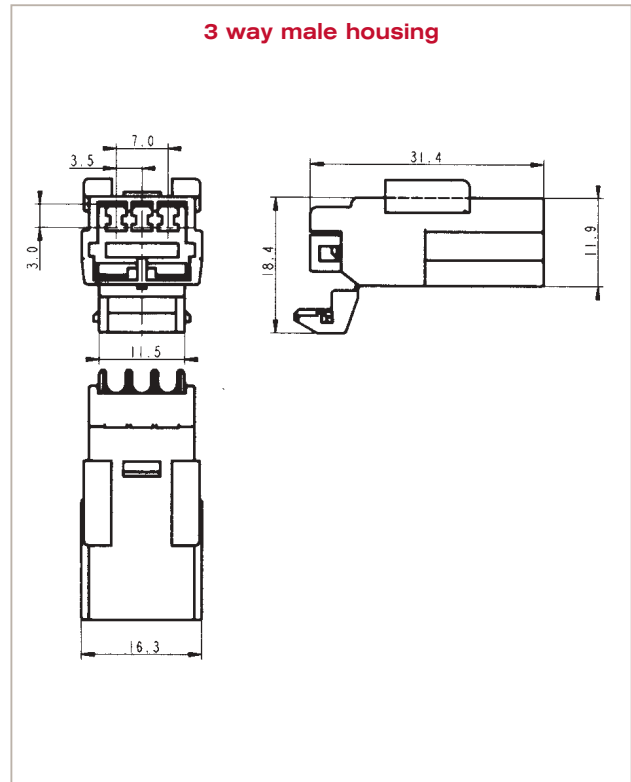

Coupling connectors

MCS

1 to 20 way coupling housings for 1.8 mm terminals

Part Numbers	No. of position	Terminal size	Type	Colour
MCHFHPE12WH	12	1.8 mm	Female housing	White
MCHMHPE12WH	12	1.8 mm	Male housing	White
MCHFHPE12BK	12	1.8 mm	Female housing	Black
MCHFHPE12BL	12	1.8 mm	Female housing	Blue
MCHFHPE12GY	12	1.8 mm	Female housing	Grey
MCHMHPE12BK	12	1.8 mm	Male housing	Black
MCHMHPE12BL	12	1.8 mm	Male housing	Blue
MCHFHPE14WH	14	1.8 mm	Female housing	White
MCHMHPE14WH	14	1.8 mm	Male housing	White
MCHFHPE18BL	18	1.8 mm	Female housing	Blue
MCHMHPE18BL	18	1.8 mm	Male housing	Blue
MCHFHPE18WH	18	1.8 mm	Female housing	White
MCHMHPE18WH	18	1.8 mm	Male housing	White
MCHFHPE20WH	20	1.8 mm	Female housing	White
MCHMHPE20WH	20	1.8 mm	Male housing	White
MCHFHPE20BK	20	1.8 mm	Female housing	Black
MCHMHPE20BK	20	1.8 mm	Male housing	Black
MCHFHPE20BL	20	1.8 mm	Female housing	Blue
MCHMHPE20BL	20	1.8 mm	Male housing	Blue

Dimensional characteristics

2 way female housing

2 way male housing

Coupling connectors

MCS

1 to 20 way coupling housings for 1.8 mm terminals

Dimensional characteristics

Coupling connectors

MCS

1 to 20 way coupling housings for 1.8 mm terminals

Dimensional characteristics

8 way female housing

8 way male housing

6/12/18/20 way male housings

X-ON Electronics

Largest Supplier of Electrical and Electronic Components