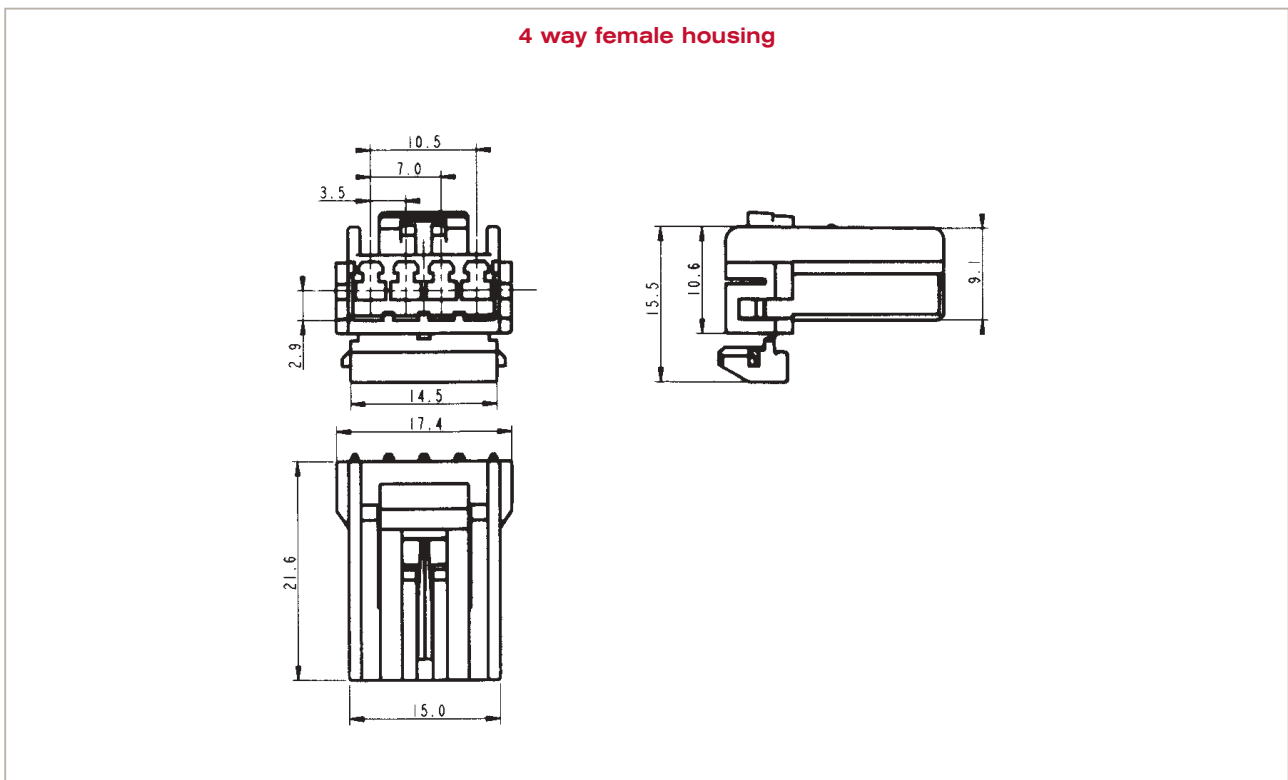

Coupling connectors

MCS

1 to 20 way coupling housings for 1.8 mm terminals

Part Numbers	No. of position	Terminal size	Type	Colour
MCHFHPE12WH	12	1.8 mm	Female housing	White
MCHMHPE12WH	12	1.8 mm	Male housing	White
MCHFHPE12BK	12	1.8 mm	Female housing	Black
MCHFHPE12BL	12	1.8 mm	Female housing	Blue
MCHFHPE12GY	12	1.8 mm	Female housing	Grey
MCHMHPE12BK	12	1.8 mm	Male housing	Black
MCHMHPE12BL	12	1.8 mm	Male housing	Blue
MCHFHPE14WH	14	1.8 mm	Female housing	White
MCHMHPE14WH	14	1.8 mm	Male housing	White
MCHFHPE18BL	18	1.8 mm	Female housing	Blue
MCHMHPE18BL	18	1.8 mm	Male housing	Blue
MCHFHPE18WH	18	1.8 mm	Female housing	White
MCHMHPE18WH	18	1.8 mm	Male housing	White
MCHFHPE20WH	20	1.8 mm	Female housing	White
MCHMHPE20WH	20	1.8 mm	Male housing	White
MCHFHPE20BK	20	1.8 mm	Female housing	Black
MCHMHPE20BK	20	1.8 mm	Male housing	Black
MCHFHPE20BL	20	1.8 mm	Female housing	Blue
MCHMHPE20BL	20	1.8 mm	Male housing	Blue

Dimensional characteristics

2 way female housing

2 way male housing

Coupling connectors

MCS

1 to 20 way coupling housings for 1.8 mm terminals

Dimensional characteristics

Coupling connectors

MCS

1 to 20 way coupling housings for 1.8 mm terminals

Dimensional characteristics

8 way female housing

8 way male housing

6/12/18/20 way male housings

X-ON Electronics

Largest Supplier of Electrical and Electronic Components