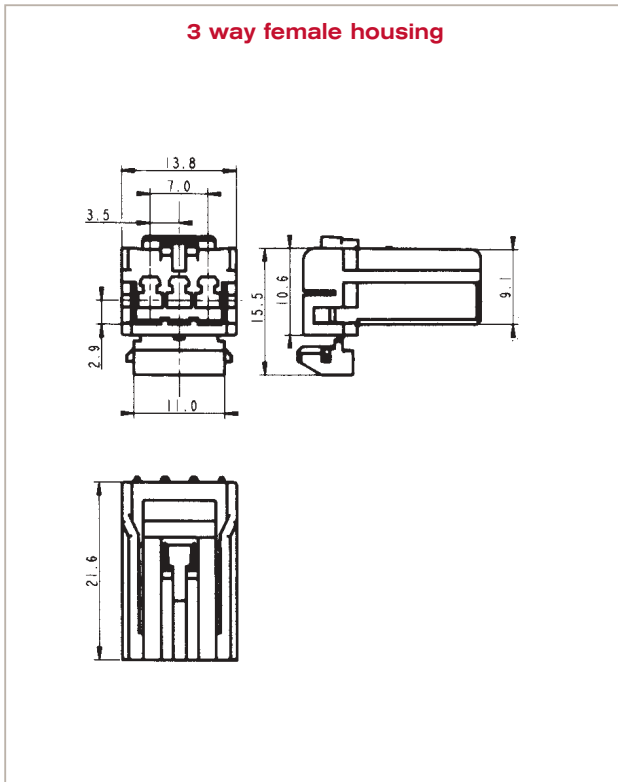

Coupling connectors

MCS

1 to 20 way coupling housings for 1.8 mm terminals

Part Numbers	No. of position	Terminal size	Type	Colour
MCHFHPE12WH	12	1.8 mm	Female housing	White
MCHMHPE12WH	12	1.8 mm	Male housing	White
MCHFHPE12BK	12	1.8 mm	Female housing	Black
MCHFHPE12BL	12	1.8 mm	Female housing	Blue
MCHFHPE12GY	12	1.8 mm	Female housing	Grey
MCHMHPE12BK	12	1.8 mm	Male housing	Black
MCHMHPE12BL	12	1.8 mm	Male housing	Blue
MCHFHPE14WH	14	1.8 mm	Female housing	White
MCHMHPE14WH	14	1.8 mm	Male housing	White
MCHFHPE18BL	18	1.8 mm	Female housing	Blue
MCHMHPE18BL	18	1.8 mm	Male housing	Blue
MCHFHPE18WH	18	1.8 mm	Female housing	White
MCHMHPE18WH	18	1.8 mm	Male housing	White
MCHFHPE20WH	20	1.8 mm	Female housing	White
MCHMHPE20WH	20	1.8 mm	Male housing	White
MCHFHPE20BK	20	1.8 mm	Female housing	Black
MCHMHPE20BK	20	1.8 mm	Male housing	Black
MCHFHPE20BL	20	1.8 mm	Female housing	Blue
MCHMHPE20BL	20	1.8 mm	Male housing	Blue

Dimensional characteristics

2 way female housing

2 way male housing

Coupling connectors

MCS

1 to 20 way coupling housings for 1.8 mm terminals

Dimensional characteristics

Coupling connectors

MCS

1 to 20 way coupling housings for 1.8 mm terminals

Dimensional characteristics

8 way female housing

8 way male housing

6/12/18/20 way male housings

X-ON Electronics

Largest Supplier of Electrical and Electronic Components