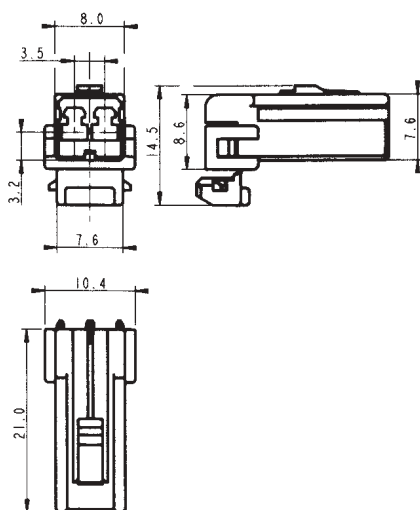

Coupling connectors

MCS

1 to 20 way coupling housings for 1.8 mm terminals

Part Numbers	No. of position	Terminal size	Type	Colour
MCHFHPE12WH	12	1.8 mm	Female housing	White
MCHMHPE12WH	12	1.8 mm	Male housing	White
MCHFHPE12BK	12	1.8 mm	Female housing	Black
MCHFHPE12BL	12	1.8 mm	Female housing	Blue
MCHFHPE12GY	12	1.8 mm	Female housing	Grey
MCHMHPE12BK	12	1.8 mm	Male housing	Black
MCHMHPE12BL	12	1.8 mm	Male housing	Blue
MCHFHPE14WH	14	1.8 mm	Female housing	White
MCHMHPE14WH	14	1.8 mm	Male housing	White
MCHFHPE18BL	18	1.8 mm	Female housing	Blue
MCHMHPE18BL	18	1.8 mm	Male housing	Blue
MCHFHPE18WH	18	1.8 mm	Female housing	White
MCHMHPE18WH	18	1.8 mm	Male housing	White
MCHFHPE20WH	20	1.8 mm	Female housing	White
MCHMHPE20WH	20	1.8 mm	Male housing	White
MCHFHPE20BK	20	1.8 mm	Female housing	Black
MCHMHPE20BK	20	1.8 mm	Male housing	Black
MCHFHPE20BL	20	1.8 mm	Female housing	Blue
MCHMHPE20BL	20	1.8 mm	Male housing	Blue

Dimensional characteristics

2 way female housing

2 way male housing

Coupling connectors

MCS

1 to 20 way coupling housings for 1.8 mm terminals

Dimensional characteristics

Coupling connectors

MCS

1 to 20 way coupling housings for 1.8 mm terminals

Dimensional characteristics

8 way female housing

8 way male housing

6/12/18/20 way male housings

X-ON Electronics

Largest Supplier of Electrical and Electronic Components