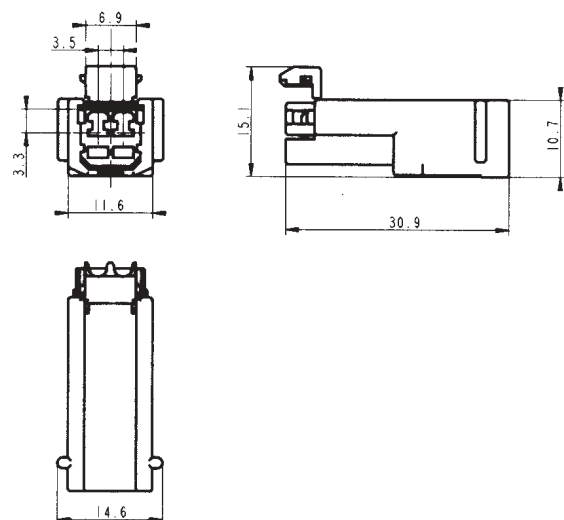

Coupling connectors

MCS

1 to 20 way coupling housings for 1.8 mm terminals

Part Numbers	No. of position	Terminal size	Type	Colour
MCHFHPE12WH	12	1.8 mm	Female housing	White
MCHMHPE12WH	12	1.8 mm	Male housing	White
MCHFHPE12BK	12	1.8 mm	Female housing	Black
MCHFHPE12BL	12	1.8 mm	Female housing	Blue
MCHFHPE12GY	12	1.8 mm	Female housing	Grey
MCHMHPE12BK	12	1.8 mm	Male housing	Black
MCHMHPE12BL	12	1.8 mm	Male housing	Blue
MCHFHPE14WH	14	1.8 mm	Female housing	White
MCHMHPE14WH	14	1.8 mm	Male housing	White
MCHFHPE18BL	18	1.8 mm	Female housing	Blue
MCHMHPE18BL	18	1.8 mm	Male housing	Blue
MCHFHPE18WH	18	1.8 mm	Female housing	White
MCHMHPE18WH	18	1.8 mm	Male housing	White
MCHFHPE20WH	20	1.8 mm	Female housing	White
MCHMHPE20WH	20	1.8 mm	Male housing	White
MCHFHPE20BK	20	1.8 mm	Female housing	Black
MCHMHPE20BK	20	1.8 mm	Male housing	Black
MCHFHPE20BL	20	1.8 mm	Female housing	Blue
MCHMHPE20BL	20	1.8 mm	Male housing	Blue

Dimensional characteristics

2 way female housing

2 way male housing

Coupling connectors

MCS

1 to 20 way coupling housings for 1.8 mm terminals

Dimensional characteristics

Coupling connectors

MCS

1 to 20 way coupling housings for 1.8 mm terminals

Dimensional characteristics

8 way female housing

8 way male housing

6/12/18/20 way male housings

X-ON Electronics

Largest Supplier of Electrical and Electronic Components