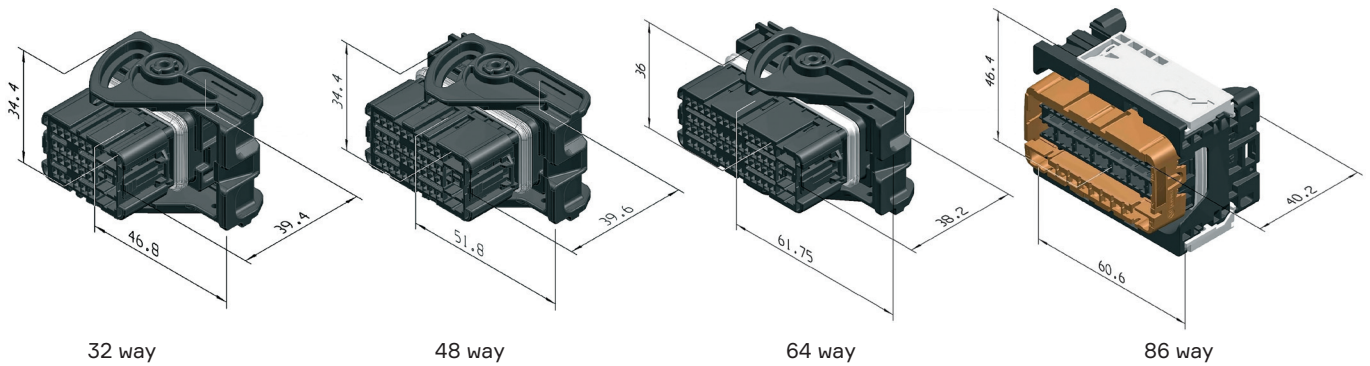

Part number	Type	Color codings	Mating cover part number			
13851306	32	Black	13851307			
13956255	48	Black	13956254	0°	33517228	45°
13648596	64	Black	13648597			
33156001	86	Brown	33121915			

DIMENSION MEASUREMENT SAMPLE