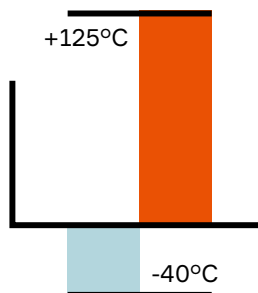

TEMPERATURE

VIBRATION

SEALING PROTECTION

MATING/UNMATING CYCLES

20
(with tin plated terminals)

About Aptiv

Aptiv is a global technology company that develops safer, greener and more connected solutions enabling the future of mobility. Headquartered in Dublin, Aptiv has approximately 150,000 employees and operates 14 technical centers, as well as manufacturing sites and customer support centers in 45 countries.

Visit aptiv.com