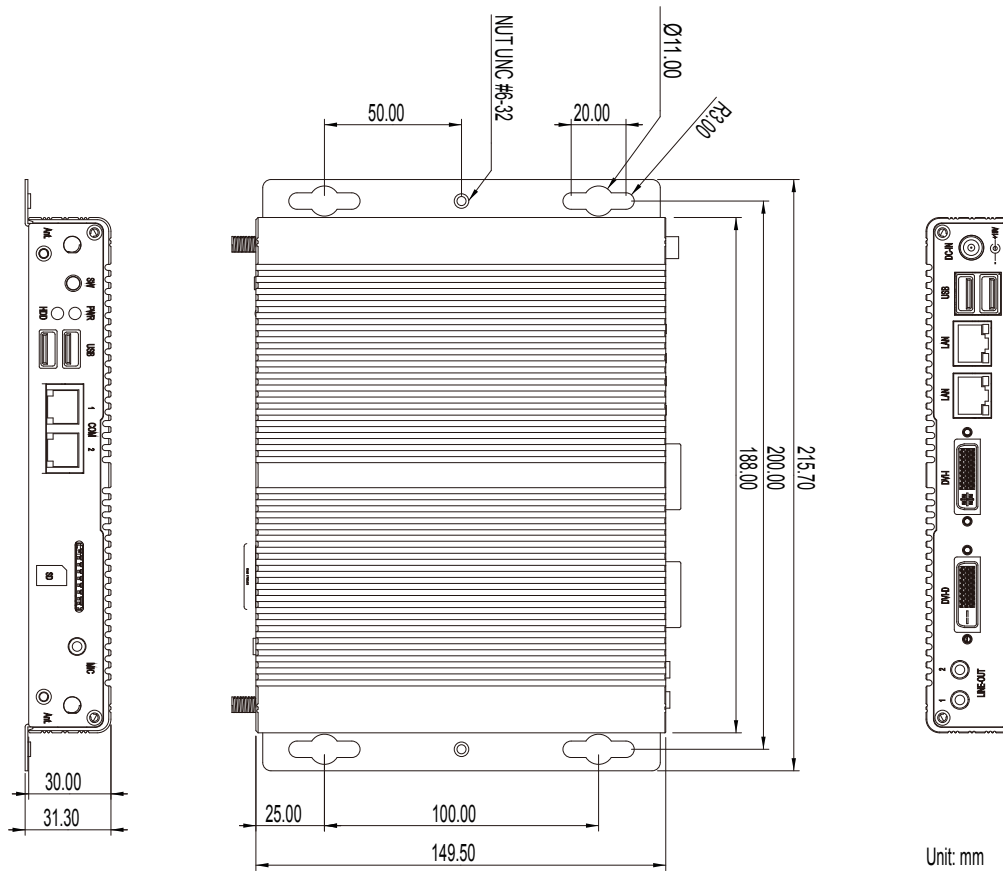

Dimensions

Optional Accessories

PAC-B065W-2 19V/3.4A 65W AC/DC adapter kit

CBL-3100-COM 1 x COM port converter cable

VMK-1000 VESA mount kit for ELIT series

Optional Configuration (CTOS* Kit)

SSD-25032 Memoright 2.5" 32GB SATAII SSD kit

WIFI-IN1300 Intel® Centrin® Advanced-N 6205 WiFi module w/ 20cm internal wiring

ANT-D11 1 x WiFi Dual-band 2.4G/5G antenna

2GB SO-DIMM DDR3-1333 2GB SDRAM

4GB SO-DIMM DDR3-1333 4GB SDRAM

*CTOS means Configure-to-Order Service.