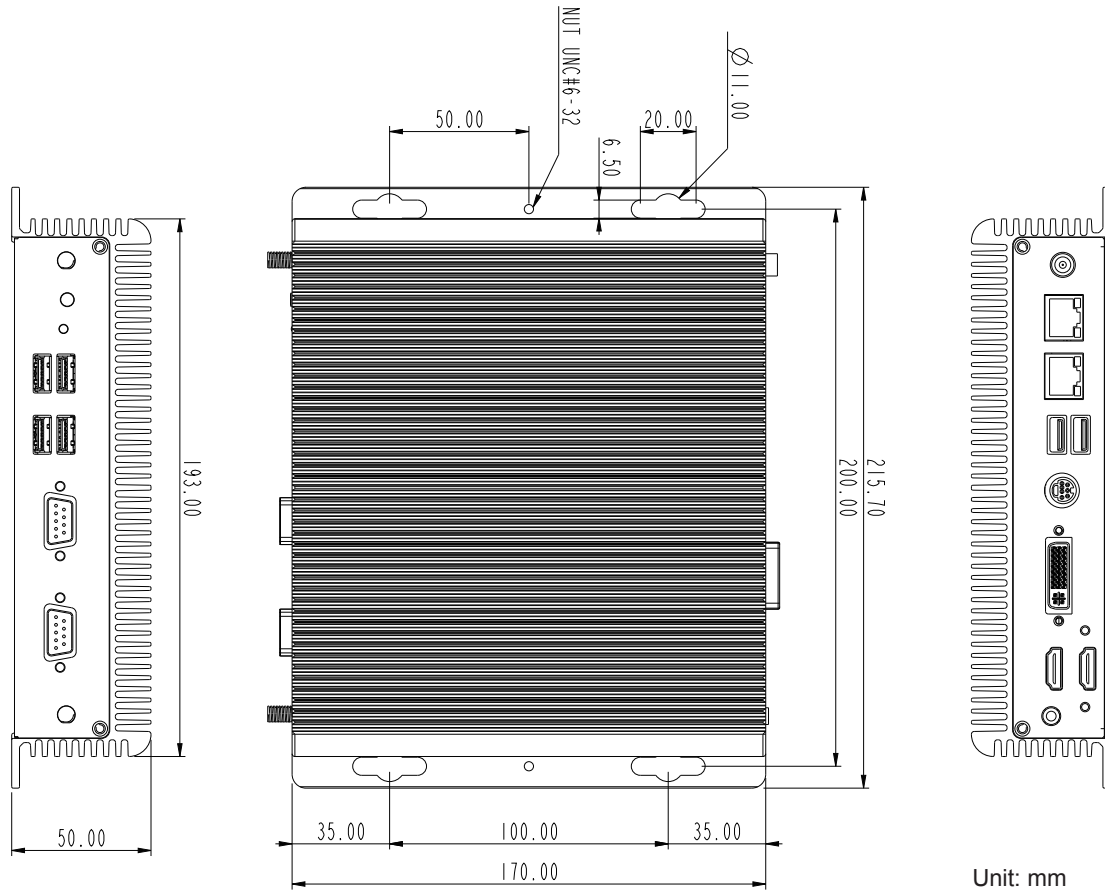

Dimensions

Unit: mm

Optional Accessories

PAC-B065W-2 19V/3.4A 65W AC/DC adapter kit

VMK-1000 VESA mount kit for ELIT series

CBL-1200-VIDEO S-Video and A/V Input Cable Kit

Optional Configuration (CTOS* Kit)

SSD-25032 Memoright 2.5" 32GB SATAII SSD kit

WIFI-IN1130 Intel® Centrino® Advanced-N 6205 WiFi module w/ 10cm & 20cm internal wiring

HSPA-SI1400 HSUPA 3.75G module kit w/ 2dBi HSUPA antenna & 25cm internal wiring

ANT-D11 1 x WiFi Dual-band 2.4G/5G antenna

ANT-H11 1 x 2dBi HSUPA antenna

2GB SO-DIMM DDR3-1333 2GB SDRAM

4GB SO-DIMM DDR3-1333 4GB SDRAM

8GB SO-DIMM DDR3-1600 8GB SDRAM

*CTOS means Configure-to-Order Service.

All specifications are subject to change without notice.