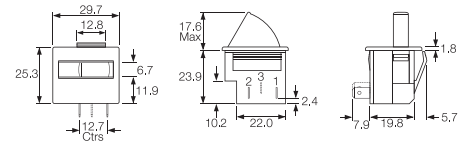

Terminal	Function	Actuator	Body	Colour	Options
C 	 3101 ON - OFF (momentary OFF)	A B 	A 	W White B Black PW Polar White	Finish Gloss finish only Colour White or black Call sales for custom colours. A full range is available for large orders.
	3102 ON - OFF (momentary OFF)	C 			
	3111 ON - ON (momentary 1 side)	D