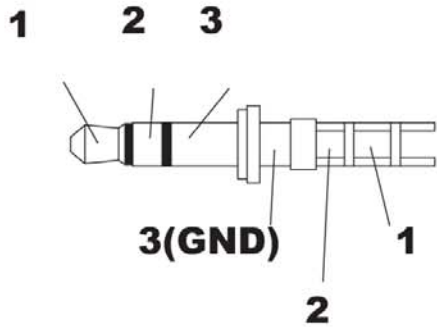

2.5M±5CM

**3.5mm Stereo Plug
Molded Type**

**3.5mm Stereo Jack
Molded Type**

Material:

- Cable: [7/0.12)X2C+(43/0.12)]X1C
 - OD 3.0MM
 - Jacket Black PVC
- Both connectors with normal type
- Overall molded with Black PVC
- 3.5MM Stereo Plug

Scale:None

5.3.5mm Stereo Jack(Detail):

Configuration

3.5MM Stereo Plug

3.5MM Stereo Jack

Unit: MM

ITEM NO.	AK203-2.5
TITLE	Stereo Audio Cable - 2.5 Meters, Black 3.5MM Male <=> 3.5MM Female

ASSMANN
Electronics, Inc.