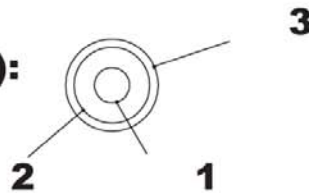

2.5M±5CM

**3.5mm Stereo Plug
Molded Type**

**3.5mm Stereo Jack
Molded Type**

Material:

- Cable: [7/0.12)X2C+(43/0.12)]X1C
 - OD 3.0MM
 - Jacket Black PVC
- Both connectors with normal type
- Overall molded with Black PVC
- 3.5MM Stereo Plug

Scale:None

5.3.5mm Stereo Jack(Detail):

Configuration

3.5MM Stereo Plug

3.5MM Stereo Jack

Unit: MM

ITEM NO.	AK203-2.5
TITLE	Stereo Audio Cable - 2.5 Meters, Black 3.5MM Male <=> 3.5MM Female

ASSMANN
Electronics, Inc.