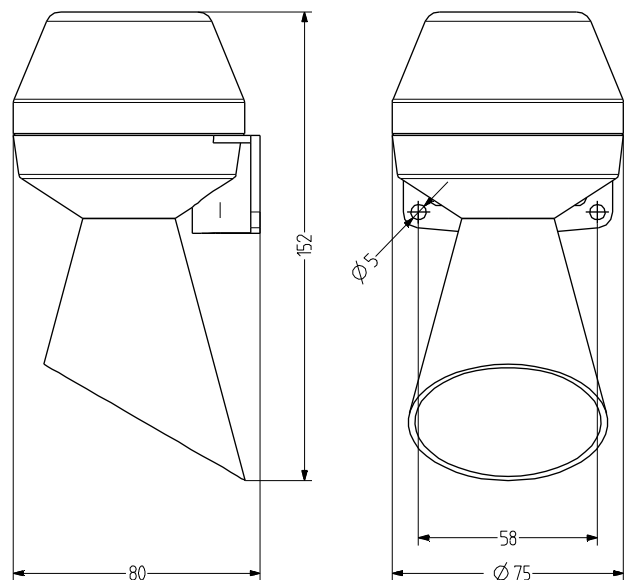

TECHNICAL DATA

Housing	ABS grey (RAL 7035)
Type of mounting	Wall mounting, Sound outlet opening at bottom
Cable entry	Back
Connection technology	Terminal up to 2,5 mm ²
Tone	Steady tone
Volume	92 dB
Duty cycle	100 %
Operating temperature	-25 °C / +50 °C
Degree of protection	IP43 & NEMA type 2
Weight	180 g