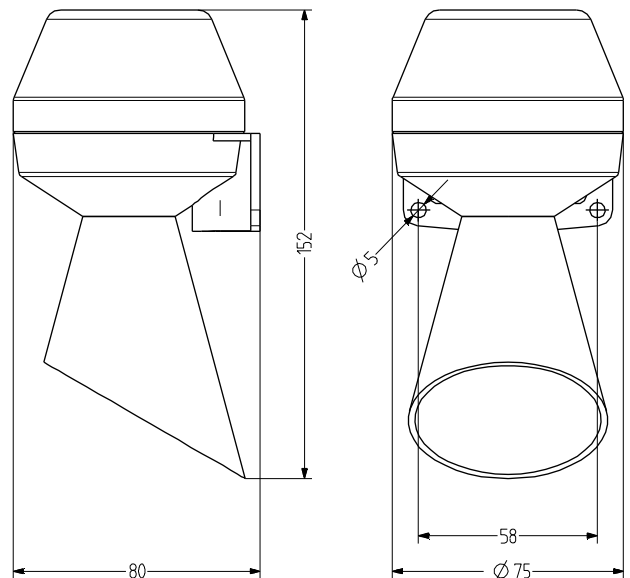

TECHNICAL DATA

Housing	ABS grey (RAL 7035)
Type of mounting	Wall mounting, Sound outlet opening at bottom
Cable entry	Back
Connection technology	Terminal up to 2,5 mm ²
Tone	Steady tone
Volume	92 dB
Duty cycle	100 %
Operating temperature	-25 °C / +50 °C
Degree of protection	IP43 & NEMA type 2
Weight	180 g